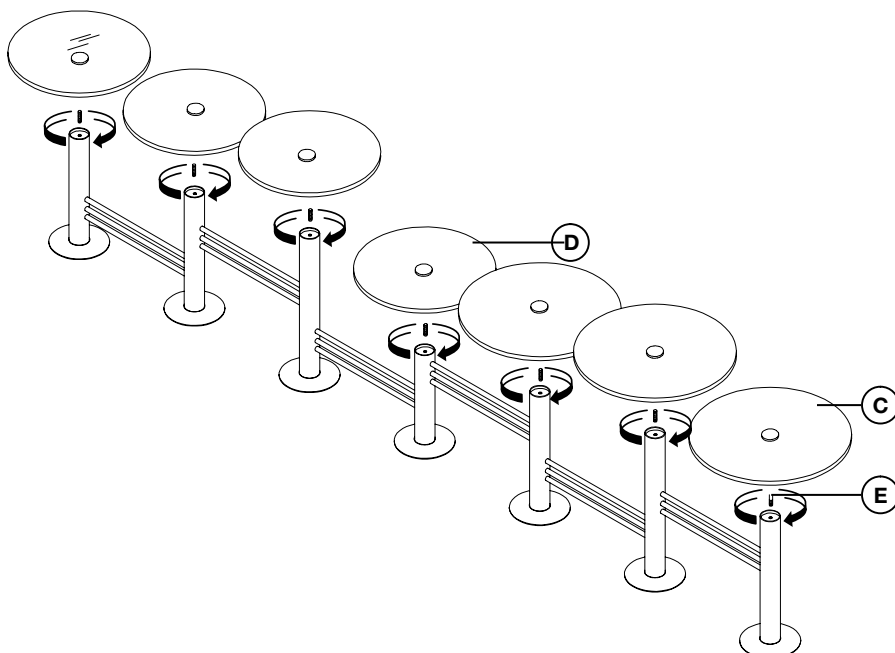

E I C H H O L T Z

112452 COFFEE TABLE VIVA

ASSEMBLY INSTRUCTION

PARTS

1x

7x

3x

4x

7x

(A)

(B)

(C)

(D)

(E)

1

2

FINAL