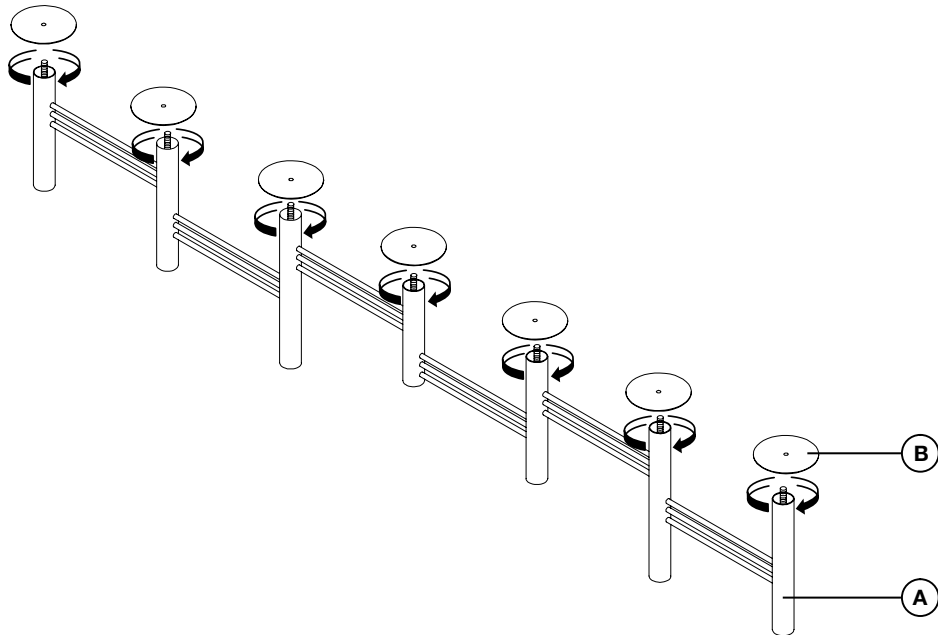

E I C H H O L T Z

112452 COFFEE TABLE VIVA

ASSEMBLY INSTRUCTION

PARTS

1x

7x

3x

4x

7x

(A)

(B)

(C)

(D)

(E)

1

2

FINAL