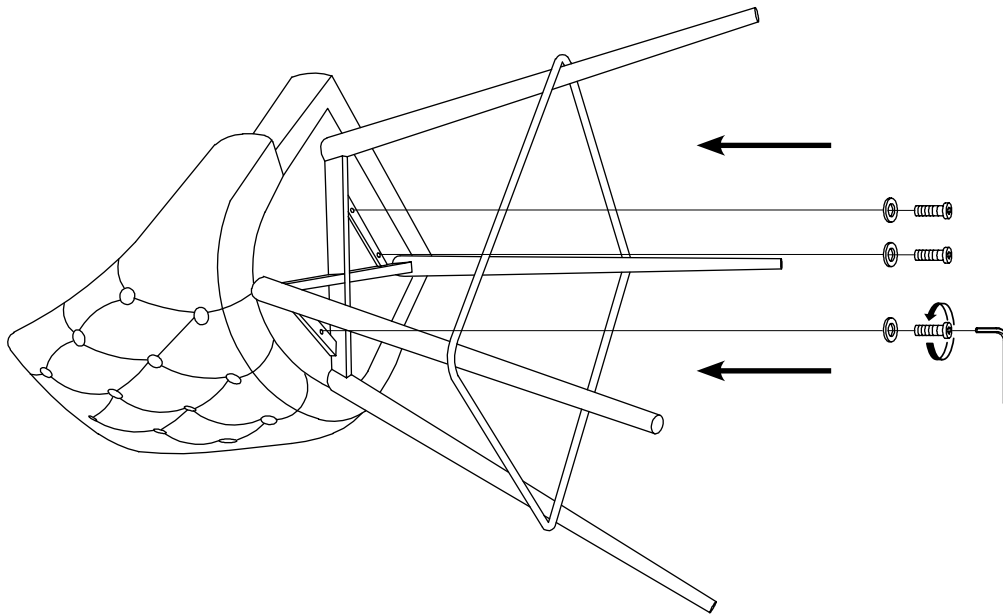

E I C H H O L T Z

112061 COUNTER STOOL CEDRO

ASSEMBLY INSTRUCTION

PARTS

1x

(A)

3x

(B)

3x

(C)

1

FINAL