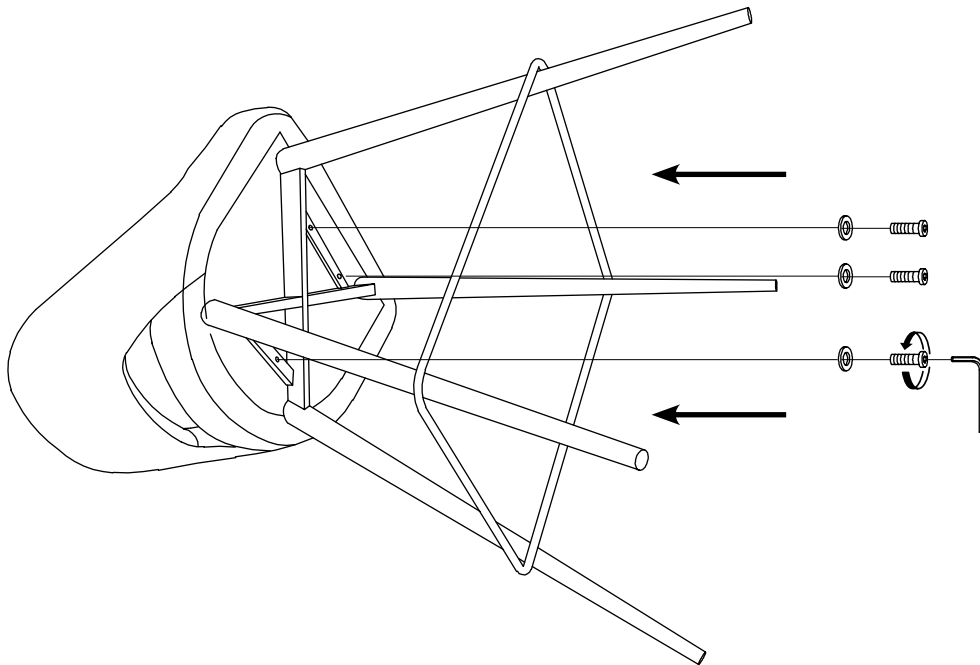

E I C H H O L T Z

112057 COUNTER STOOL AVORIO

ASSEMBLY INSTRUCTION

PARTS

1x

(A)

3x

(B)

3x

(C)

1

FINAL