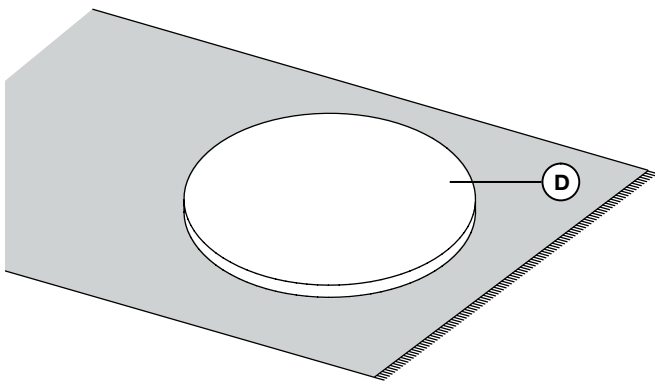

E I C H H O L T Z

111853 DINING TABLE AVORIO ROUND

ASSEMBLY INSTRUCTION

PARTS

4x

(A)

4x

(B)

1x

(C)

1x

(D)

1x

(E)

1