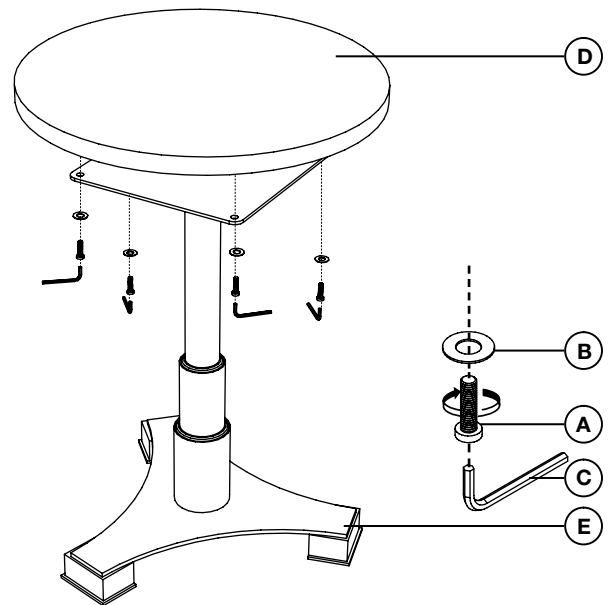

E I C H H O L T Z

111853 DINING TABLE AVORIO ROUND

ASSEMBLY INSTRUCTION

PARTS

4x

(A)

4x

(B)

3

FINAL

- 1: Put the table top (D) on a carpeted floor.
- 2: Fix the table top (D) to the base (E) with the four screws (A) and the rings (B) using the allen key (C).

Do not use power tools!

CARE INSTRUCTION