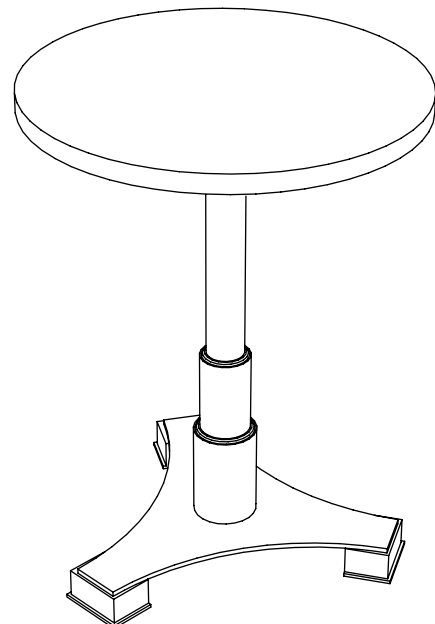

E I C H H O L T Z

111853 DINING TABLE AVORIO ROUND

ASSEMBLY INSTRUCTION

PARTS

4x

(A)

4x

(B)

3

FINAL

- 1: Put the table top (D) on a carpeted floor.
- 2: Fix the table top (D) to the base (E) with the four screws (A) and the rings (B) using the allen key (C).

Do not use power tools!

CARE INSTRUCTION