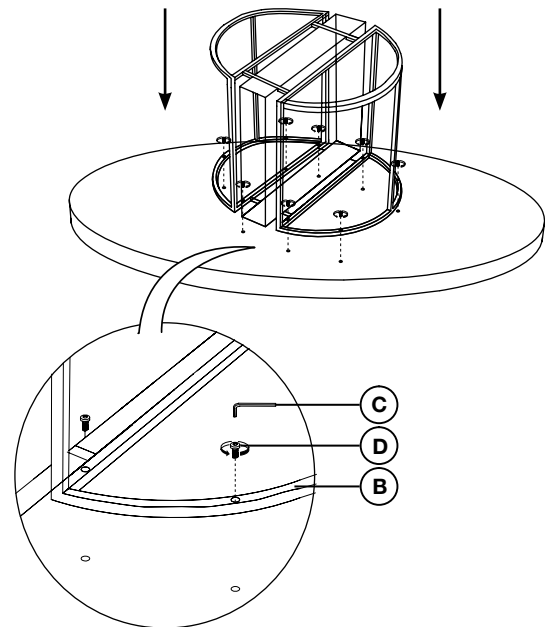

E I C H H O L T Z

111459 DINING TABLE REMINGTON Ø 152 CM

ASSEMBLY INSTRUCTION

PARTS

1x

(A)

1x

(B)

1x

(C)

8x

(D)

1

2

FINAL