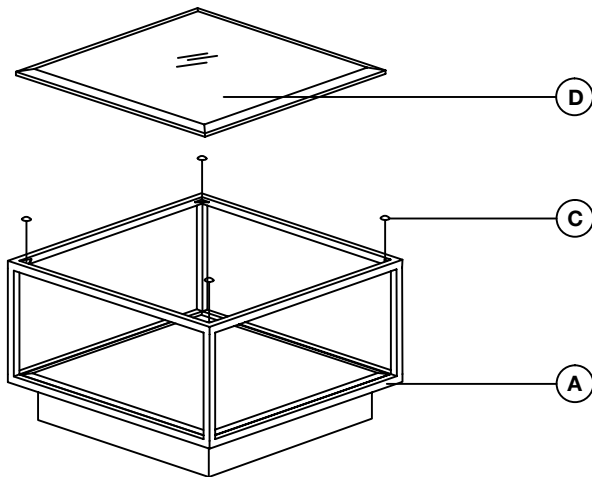

E I C H H O L T Z

111074 COFFEE TABLE TORTONA SET OF 4

ASSEMBLY INSTRUCTION

PARTS

2x

A

2x

B

16x

C

4x

D

1

2