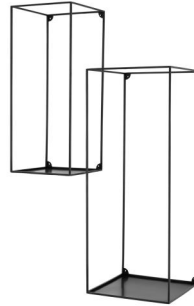

## SPECIFICATION SHEET

<b>Item no.</b>	110515
<b>Item description</b>	Wall Rack Deco set of 2
<b>Category</b>	Accessories
<b>Type</b>	Deco accessoires

### ITEM MEASUREMENTS

<b>Dimensions (cm)</b>	30 x 30 x H. 76 cm   25 x 25 x H. 60 cm
<b>Dimensions (inch)</b>	11.81" x 11.81" x 29.92" H   9.84" x 9.84" x 23.62" H

<b>Net weight (kg)</b>	4
------------------------	---