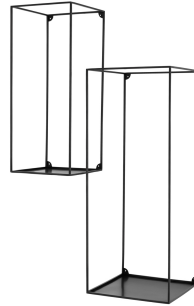

## SPECIFICATION SHEET

<b>Item no.</b>	110515
<b>Item description</b>	Wall Rack Deco set of 2
<b>Category</b>	Accessories
<b>Type</b>	Deco accessoires

### ITEM MEASUREMENTS

<b>Dimensions (cm)</b>	30 x 30 x H. 76 cm   25 x 25 x H. 60 cm
<b>Dimensions (inch)</b>	11.81" x 11.81" x 29.92" H   9.84" x 9.84" x 23.62" H

<b>Net weight (kg)</b>	4
------------------------	---