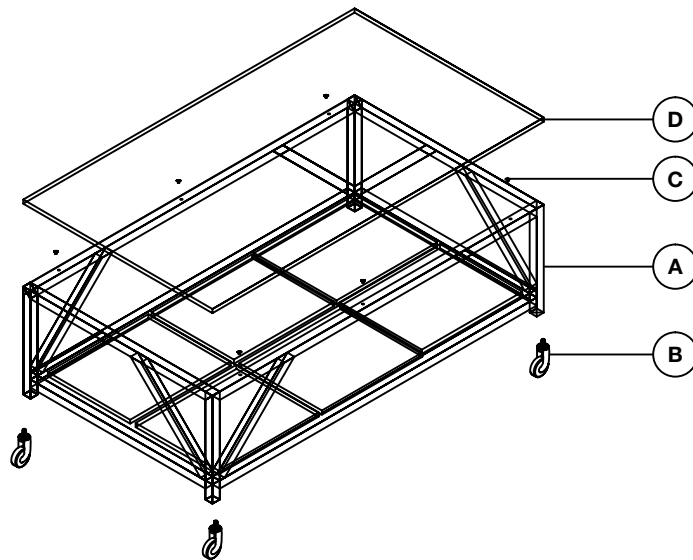

E I C H H O L T Z

101847 COFFEE TABLE PRADO

ASSEMBLY INSTRUCTION

PARTS

1x

A

4x

B

4x

C

1x

D

1

2