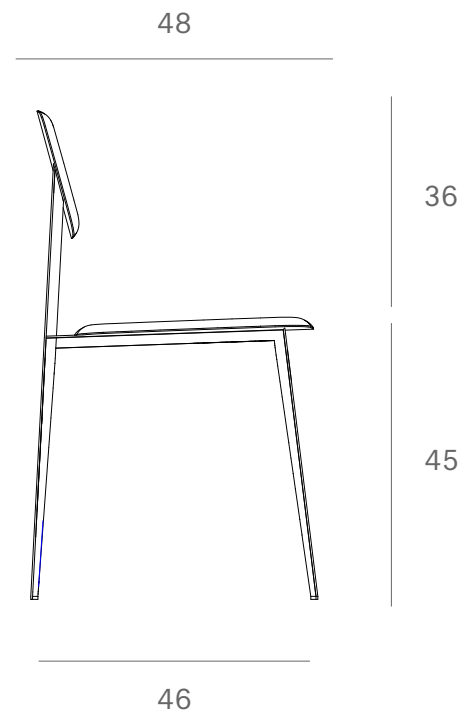

60078 - DC dining chair - Dimensions (cm)

Ethnicraft

60078 - DC dining chair - Dimensions (inches)