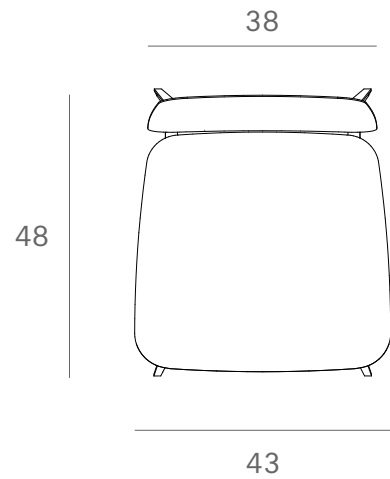

60078 - DC dining chair - Dimensions (cm)

Ethnicraft

60078 - DC dining chair - Dimensions (inches)