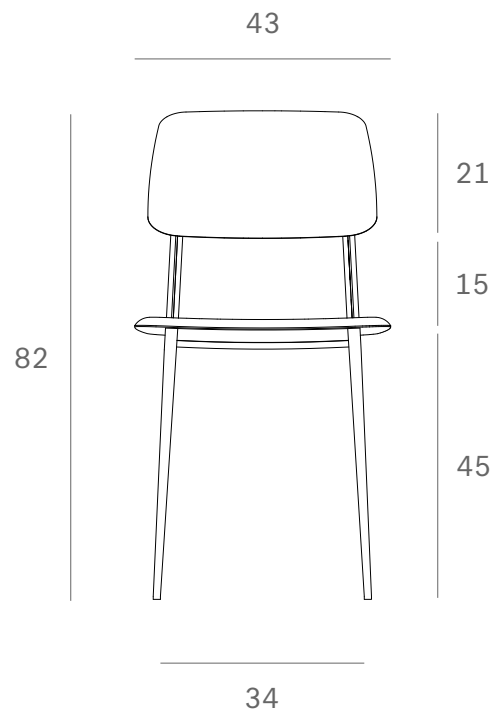

60078 - DC dining chair - Dimensions (cm)

Ethnicraft

60078 - DC dining chair - Dimensions (inches)