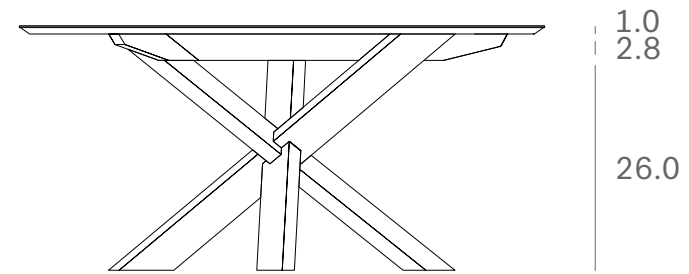

Ethnicraft

50164 - Oak Circle dining table - Dimensions (cm)

163

76

28

28

2.5  
7

66

Ethnicraft

50164 - Oak Circle dining table - Dimensions (inches)

64.2

1.0  
2.8

26.0