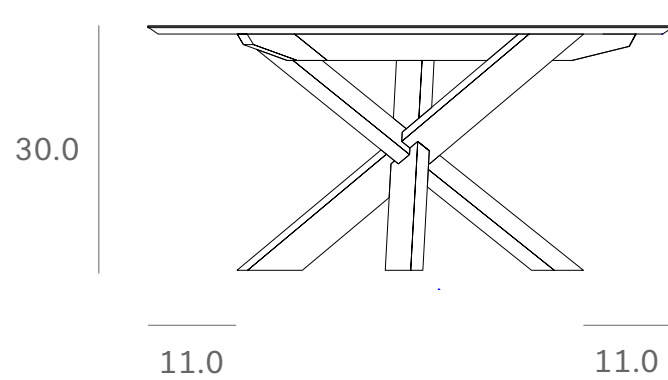

Ethnicraft

50164 - Oak Circle dining table - Dimensions (cm)

163

76

28

28

2.5  
7

66

Ethnicraft

50164 - Oak Circle dining table - Dimensions (inches)

64.2

1.0  
2.8

26.0