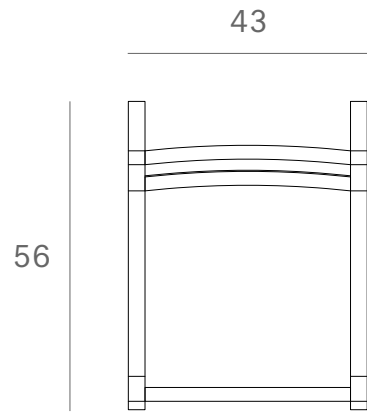

*Ethnicraft*

50070 - Oak Ex 1 dining chair - Dimensions (cm)

*Ethnicraft*

50070 - Oak Ex 1 dining chair - Dimensions (inches)