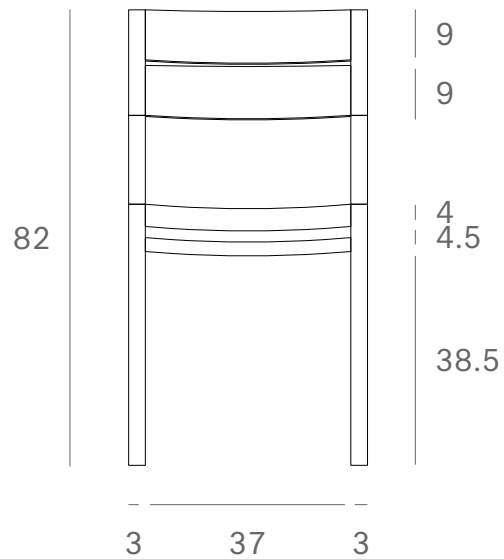

*Ethnicraft*

50070 - Oak Ex 1 dining chair - Dimensions (cm)

*Ethnicraft*

50070 - Oak Ex 1 dining chair - Dimensions (inches)