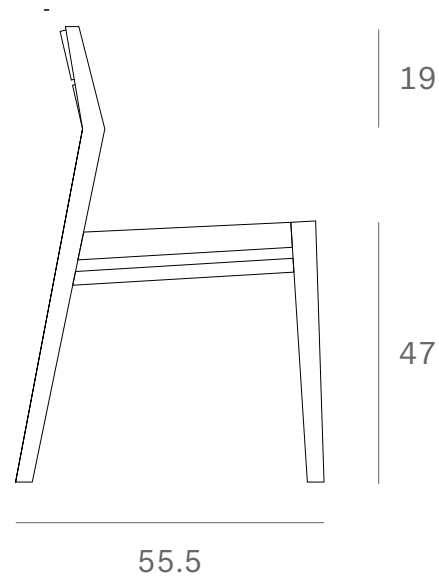

*Ethnicraft*

50070 - Oak Ex 1 dining chair - Dimensions (cm)

*Ethnicraft*

50070 - Oak Ex 1 dining chair - Dimensions (inches)