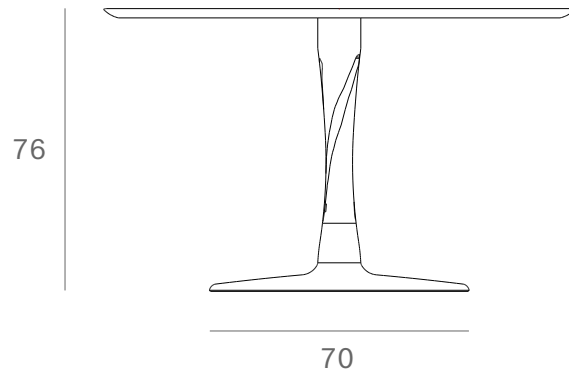

*Ethnicraft*

50012 - Oak Torsion black dining table - Dimensions (cm)

*Ethnicraft*

50012 - Oak Torsion black dining table - Dimensions (inches)