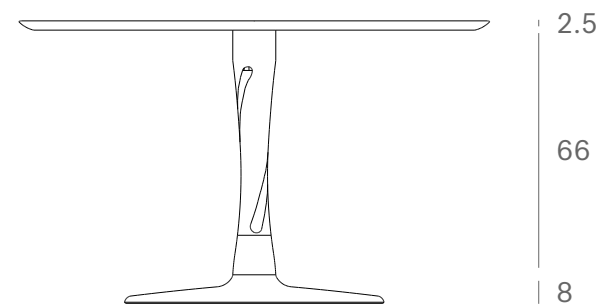

*Ethnicraft*

50012 - Oak Torsion black dining table - Dimensions (cm)

*Ethnicraft*

50012 - Oak Torsion black dining table - Dimensions (inches)