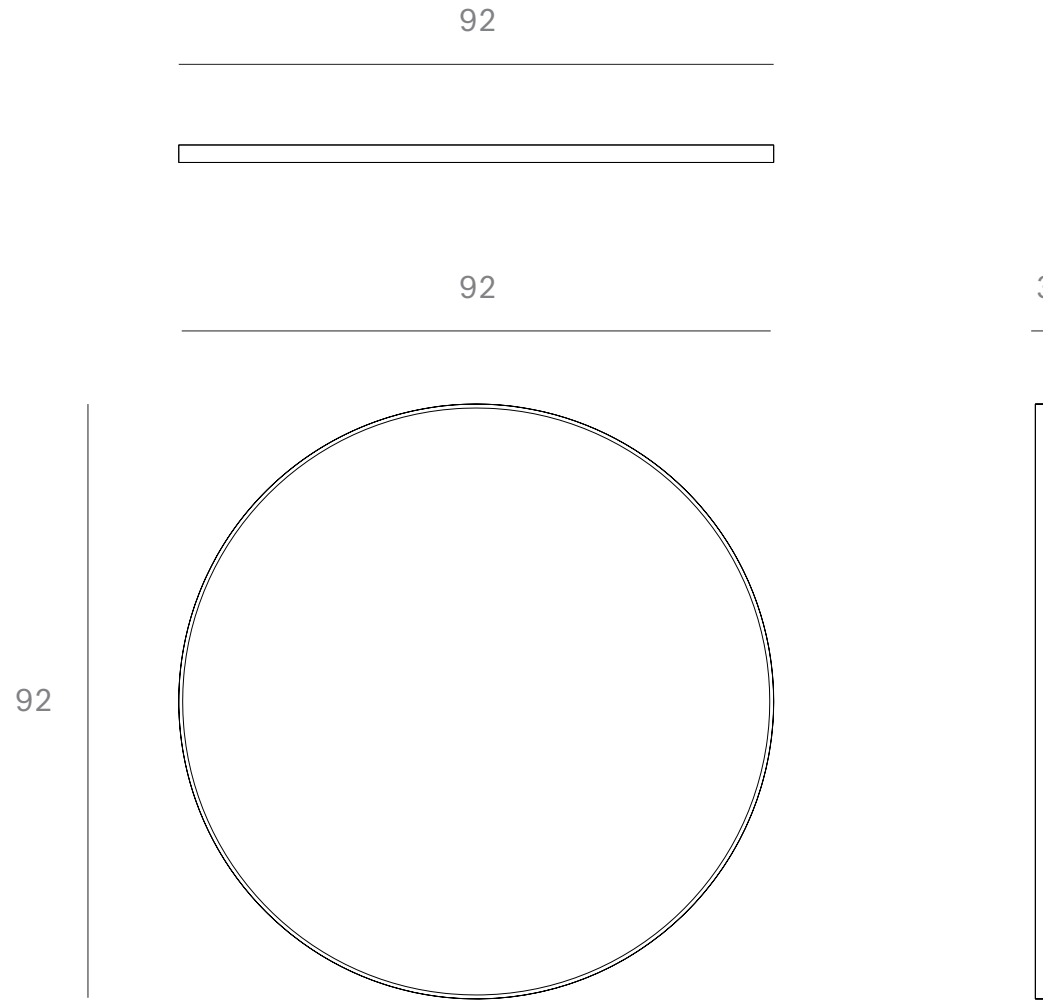

*Ethnicraft*

20605 - Bronze wall mirror - Dimensions (cm)

*Ethnicraft*

20605 - Bronze wall mirror - Dimensions (inches)