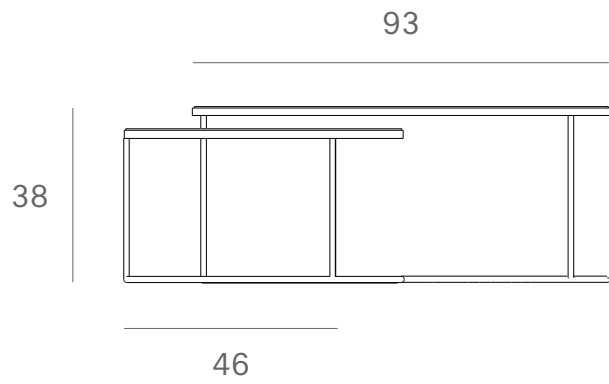

Ethnicraft

20329 - Round tray coffee table set - Dimensions (cm)

*Ethnicraft*

20329 - Round tray coffee table set - Dimensions (inches)