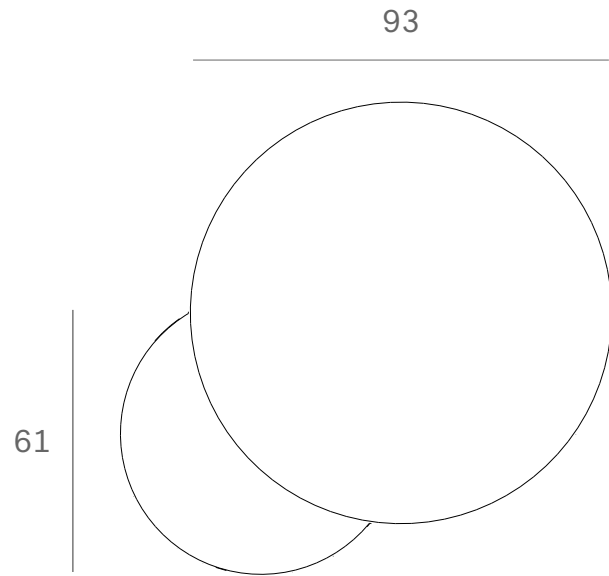

Ethnicraft

20329 - Round tray coffee table set - Dimensions (cm)

*Ethnicraft*

20329 - Round tray coffee table set - Dimensions (inches)