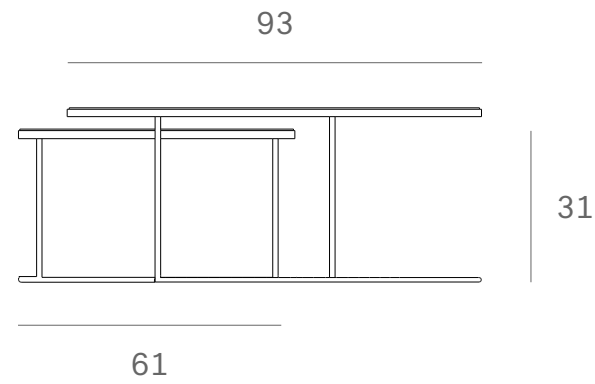

Ethnicraft

20329 - Round tray coffee table set - Dimensions (cm)

*Ethnicraft*

20329 - Round tray coffee table set - Dimensions (inches)