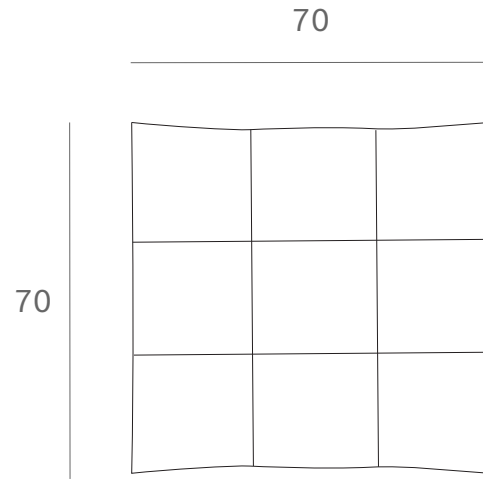

*Ethnicraft*

20081 - N701 sofa - footstool - Dimensions (cm)

*Ethnicraft*

20081 - N701 sofa - footstool - Dimensions (inches)