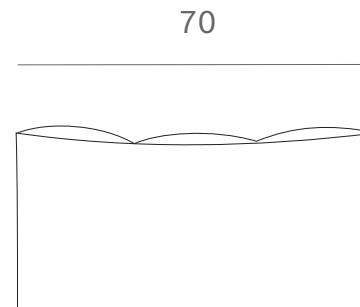

*Ethnicraft*

20081 - N701 sofa - footstool - Dimensions (cm)

*Ethnicraft*

20081 - N701 sofa - footstool - Dimensions (inches)