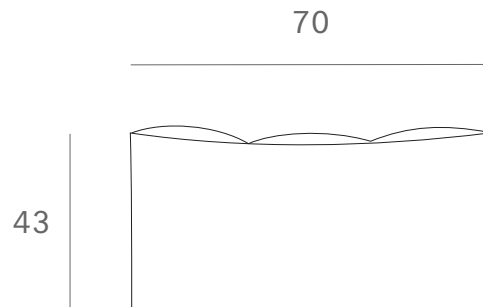

*Ethnicraft*

20081 - N701 sofa - footstool - Dimensions (cm)

*Ethnicraft*

20081 - N701 sofa - footstool - Dimensions (inches)