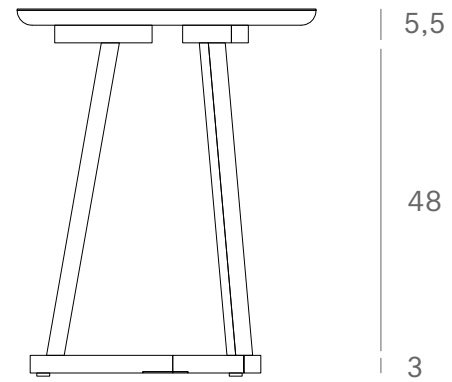

14212 - Teak Tripod side table - Dimensions (cm)

14212 - Teak Tripod side table - Dimensions (inches)