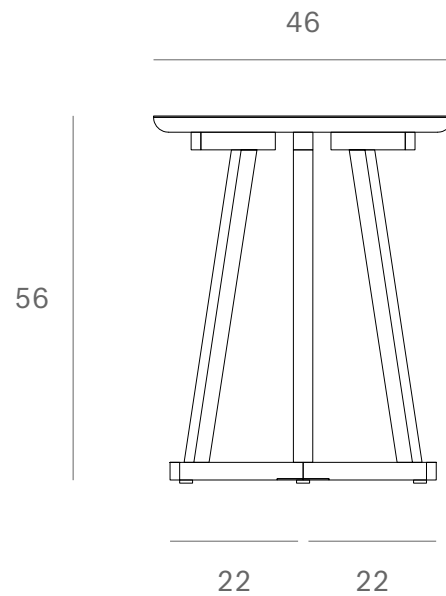

14212 - Teak Tripod side table - Dimensions (cm)

14212 - Teak Tripod side table - Dimensions (inches)