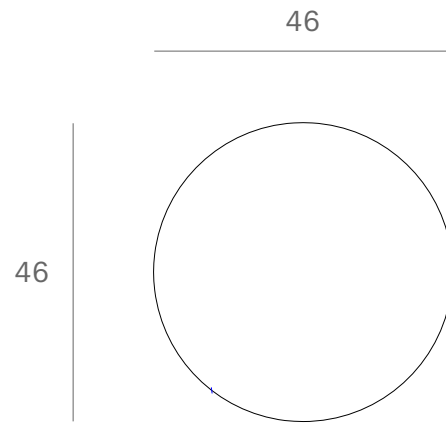

14212 - Teak Tripod side table - Dimensions (cm)

14212 - Teak Tripod side table - Dimensions (inches)