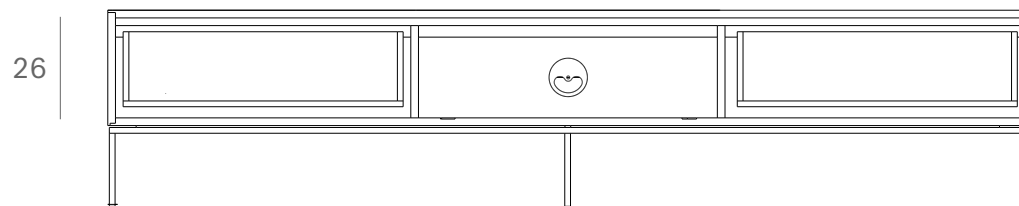

*Ethnicraft*

12195 - Teak Tabwa TV cupboard - Dimensions (cm)

*Ethnicraft*

12195 - Teak Tabwa TV cupboard - Dimensions (inches)