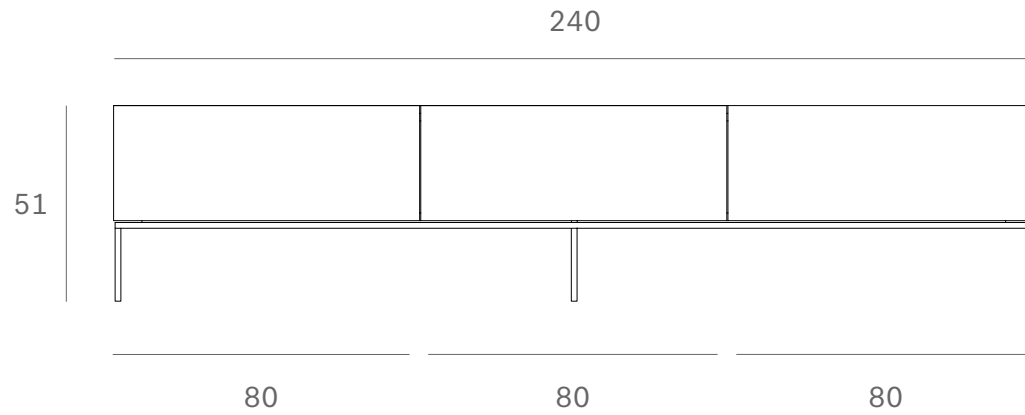

*Ethnicraft*

12195 - Teak Tabwa TV cupboard - Dimensions (cm)

*Ethnicraft*

12195 - Teak Tabwa TV cupboard - Dimensions (inches)