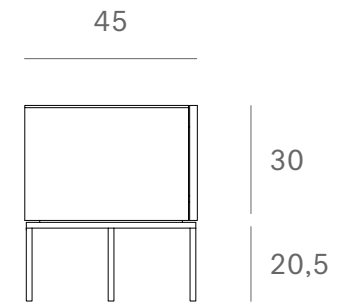

*Ethnicraft*

12195 - Teak Tabwa TV cupboard - Dimensions (cm)

*Ethnicraft*

12195 - Teak Tabwa TV cupboard - Dimensions (inches)