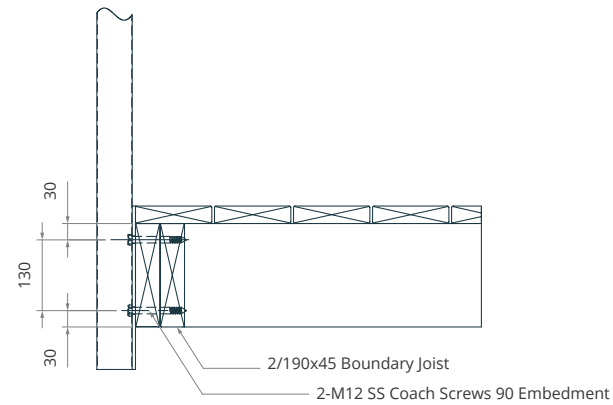

**THE FINNS**

Vertically Finned Balustrade

**DESCRIPTION :**

Balustrade

**MATERIAL :**

 Aluminium  
 Pickets 65 x 16 x 1.2mm  
 Rails 40 x 40 x 2.0mm

**FINISH :**

Powder Coated

**PANEL WEIGHT :**

19 kg

**PEDESTRIAN GATE DETAIL**

**PLATE**

**CORNER DETAIL**

**Note:** Boundary Joist, Torsional Restraint and Connections to Deck by Others