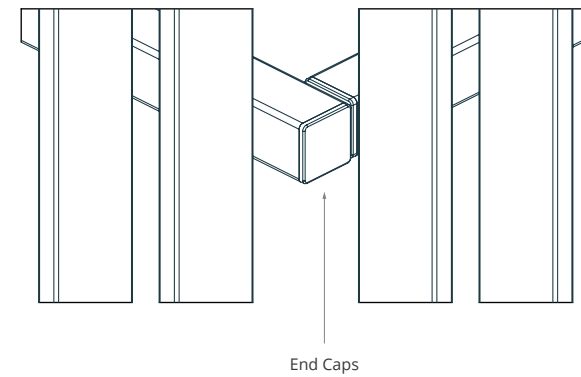

**THE FINNS**

Vertically Finned Balustrade

**DESCRIPTION :**

Balustrade

**MATERIAL :**

 Aluminium  
 Pickets 65 x 16 x 1.2mm  
 Rails 40 x 40 x 2.0mm

**FINISH :**

Powder Coated

**PANEL WEIGHT :**

19 kg

**PEDESTRIAN GATE DETAIL**

**PLATE**

**CORNER DETAIL**

**Note:** Boundary Joist, Torsional Restraint and Connections to Deck by Others