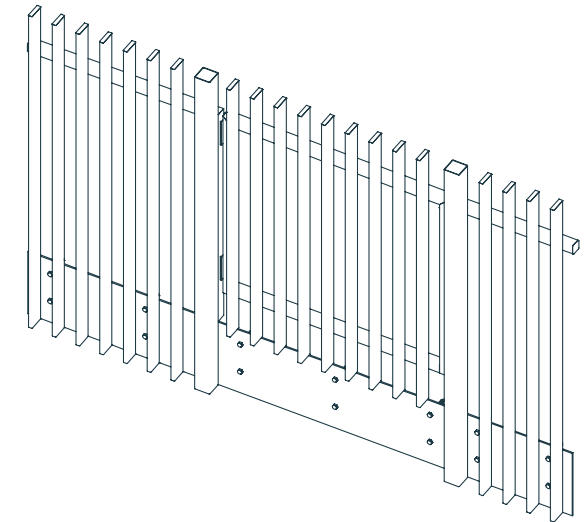

**THE FINNS**

Vertically Finned Balustrade

**DESCRIPTION :**

Balustrade

**MATERIAL :**

 Aluminium  
 Pickets 65 x 16 x 1.2mm  
 Rails 40 x 40 x 2.0mm

**FINISH :**

Powder Coated

**PANEL WEIGHT :**

19 kg

**PEDESTRIAN GATE DETAIL**

**PLATE**

**CORNER DETAIL**

**Note:** Boundary Joist, Torsional Restraint and Connections to Deck by Others