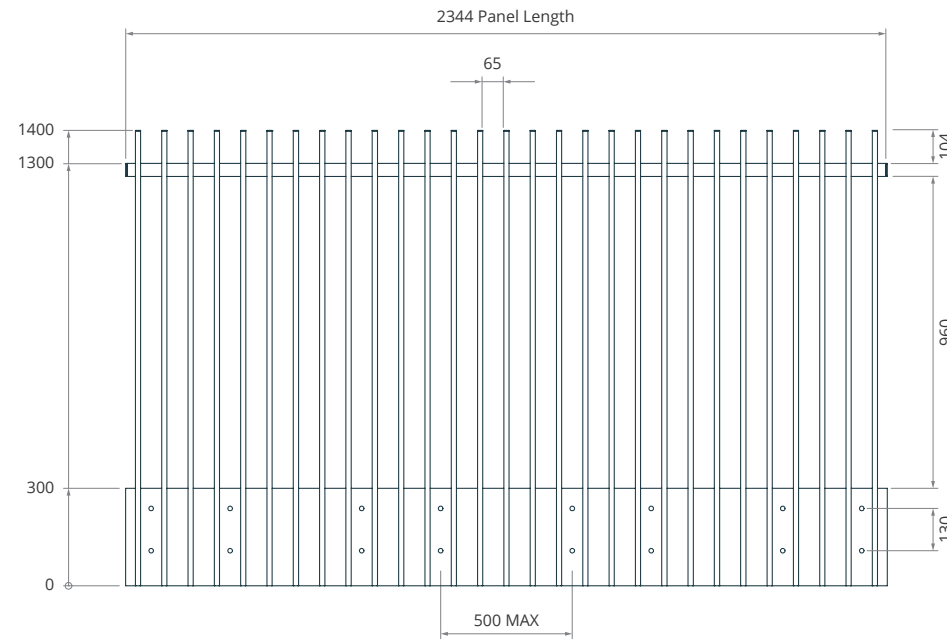

**THE FINNS**

Vertically Finned Balustrade

**DESCRIPTION :**

Balustrade

**MATERIAL :**

 Aluminium  
 Pickets 65 x 16 x 1.2mm  
 Rails 40 x 40 x 2.0mm

**FINISH :**

Powder Coated

**PANEL WEIGHT :**

19 kg

**PEDESTRIAN GATE DETAIL**

**PLATE**

**CORNER DETAIL**

**Note:** Boundary Joist, Torsional Restraint and Connections to Deck by Others