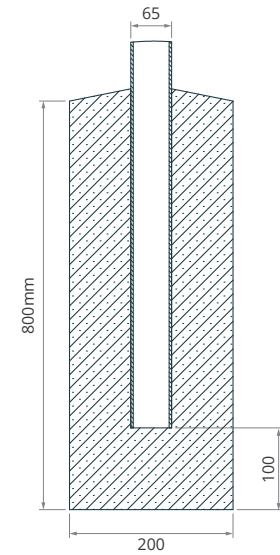

THE CHIEFS

HDG Security Panel

PRODUCT CODE :

CHF-1.2

MATERIAL :

Black Steel
Pickets: 16mm Tube x 1.5 mm
Rails: SHS 40 x 1.6 mm

FINISH :

Hot Dip Galvanised

PANEL WEIGHT :

21.3 kg

FIXINGS SUPPLIED :

Brackets
Tamperproof Bolts
Tek Screws

RECOMMENDED POST :

Fence Inground
2.0 mH 65 x 2.5 mm SHS Steel

Fence Flanged

1.3 mH 65 x 2.5 mm SHS Steel

FLANGE POST

Post Size: SHS 65

Flange Thickness: 10mm

FIXINGS

M12x75 sleeve anchor

INGROUND POST

BRACKET