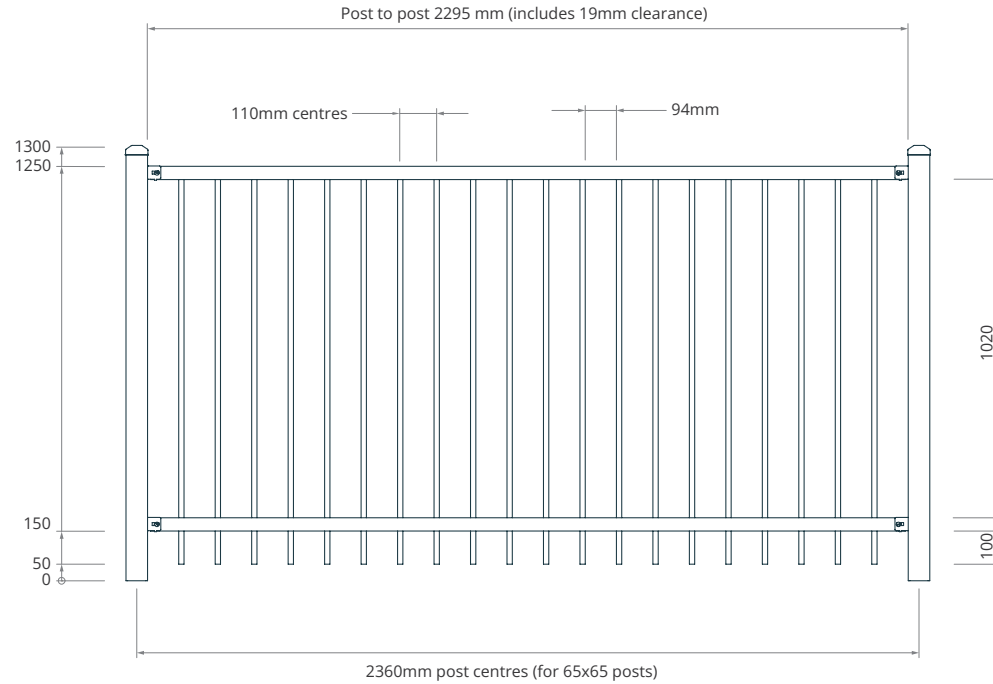

THE CHIEFS

HDG Security Panel

PRODUCT CODE :

CHF-1.2

MATERIAL :

Black Steel
Pickets: 16mm Tube x 1.5 mm
Rails: SHS 40 x 1.6 mm

FINISH :

Hot Dip Galvanised

PANEL WEIGHT :

21.3 kg

FIXINGS SUPPLIED :

Brackets
Tamperproof Bolts
Tek Screws

RECOMMENDED POST :

Fence Inground
2.0 mH 65 x 2.5 mm SHS Steel

Fence Flanged

1.3 mH 65 x 2.5 mm SHS Steel

FLANGE POST

Post Size: SHS 65

Flange Thickness: 10mm

FIXINGS

M12x75 sleeve anchor

INGROUND POST

BRACKET