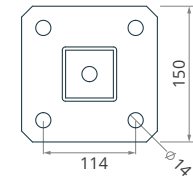

THE CHIEFS

HDG Security Panel

PRODUCT CODE :

CHF-1.2

MATERIAL :

Black Steel
Pickets: 16mm Tube x 1.5 mm
Rails: SHS 40 x 1.6 mm

FINISH :

Hot Dip Galvanised

PANEL WEIGHT :

21.3 kg

FIXINGS SUPPLIED :

Brackets
Tamperproof Bolts
Tek Screws

RECOMMENDED POST :

Fence Inground
2.0 mH 65 x 2.5 mm SHS Steel

Fence Flanged

1.3 mH 65 x 2.5 mm SHS Steel

FLANGE POST

Post Size: SHS 65

Flange Thickness: 10mm

FIXINGS

M12x75 sleeve anchor

INGROUND POST

BRACKET