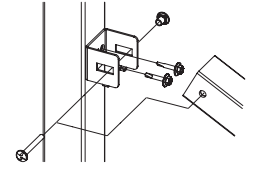

School and Balustrade

1.5 and 1.8m high (3 rail) and 1.6m high (2 rail) flat top raking aluminium fence panel. 2.325m wide panels with 25mm SHS pickets. Meet the specifications of Education New Zealand - School Fencing Design Guideline with 65 SHS posts. The 3 rail panels are balustrade compliant using 65mm SHS post to NZS3604.

Security

1.8 and 2.1m high spike top raking aluminium fence panel. 2.325m wide 3 rail panels with 25mm SHS pressed spear pickets. Ideal for security fencing across undulating terrain.

How it works

Reduce total job cost by saving time and complication introduced by stepping of panels.

Tube Brackets for 0-15°

U-Brackets for 15-30°

1.0/1.2/1.6m Flat Top 2 RAIL

Height	A	B
1.0m	1000mm	Flat bottom (not rod bottom)
1.2m	1200mm	120mm
1.6m	1560mm	120mm

1.2m Flat Top 3 RAIL

Height	A	B	C	D
1.2m	1200mm	120mm	905mm	135mm