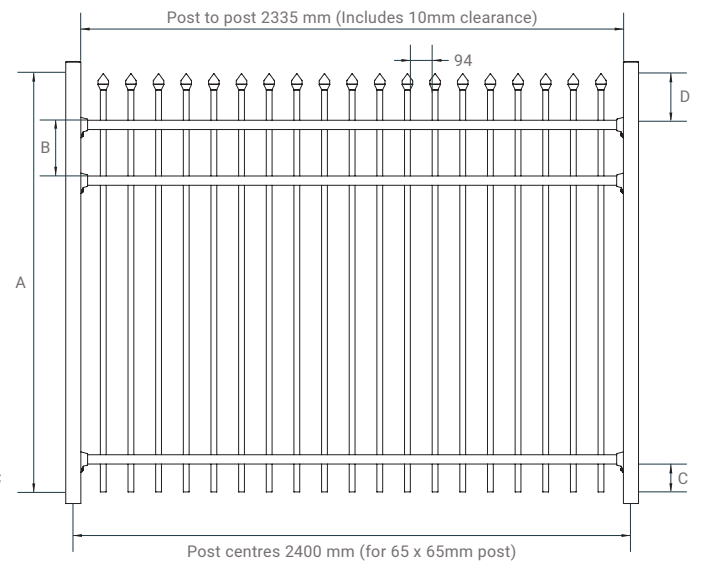

School and Balustrade

1.5 and 1.8m high (3 rail) and 1.6m high (2 rail) flat top raking aluminium fence panel. 2.325m wide panels with 25mm SHS pickets. Meet the specifications of Education New Zealand - School Fencing Design Guideline with 65 SHS posts. The 3 rail panels are balustrade compliant using 65mm SHS post to NZS3604.

Security

1.8 and 2.1m high spike top raking aluminium fence panel. 2.325m wide 3 rail panels with 25mm SHS pressed spear pickets. Ideal for security fencing across undulating terrain.

How it works

Reduce total job cost by saving time and complication introduced by stepping of panels.

Tube Brackets for 0-15°

U-Brackets for 15-30°

1.0/1.2/1.6m Flat Top 2 RAIL

Height	A	B
1.0m	1000mm	Flat bottom (not rod bottom)
1.2m	1200mm	120mm
1.6m	1560mm	120mm

1.2m Flat Top 3 RAIL

Height	A	B	C	D
1.2m	1200mm	120mm	905mm	135mm

1.5/1.8m Flat Top 3 RAIL

Height	A	B	C
1.5m	1500mm	240mm	120mm
1.8m	1800mm	240mm	120mm

1.8/2.1m Spike Top 3 RAIL

Height	A	B	C	D
1.8m	1800mm	240mm	120mm	180mm
2.1m	2100mm	240mm	120mm	180mm