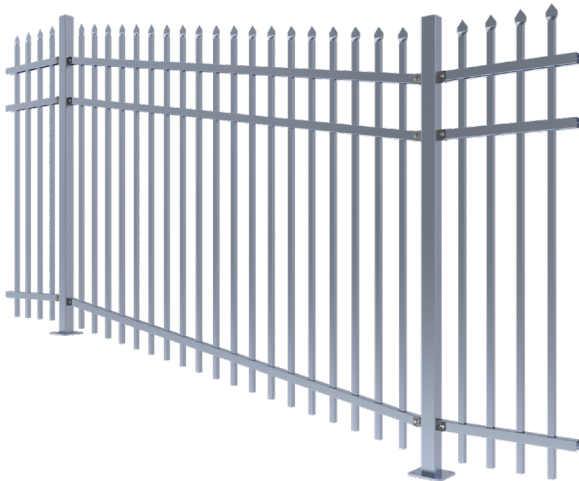

THE MERCURY

Raking Aluminium Panel

The new FenceLab Mercury Panel ticks all the boxes. It's a new low-cost aluminium raking panel that is easy to install and won't ever rust. Three great configurations based around a patented raking mechanism allow the panel to rake up to 30 degrees making this the ultimate versatile fence and balustrade panel

Chunky 25mm SHS pickets are rigidly fixed to the rails with an innovative and patented mechanism that doesn't need a large gap in the rail and doesn't suffer from the popping apart problem that plagues clip-fit type raking panels

Design Details

Balustrade and Pool

1.2m high flat top raking aluminium panel. 2.325m wide 2 rail and 3 rail panel with 25mm SHS pickets. Pool compliant to NZS8500. Also 1m high flat top and flat bottom panel with 2 rails (not pool compliant) Balustrade compliant using 65mm SHS posts to NZS3604.

Security

1.8 and 2.1m high spike top raking aluminium fence panel. 2.325m wide 3 rail panels with 25mm SHS pressed spear pickets. Ideal for security fencing across undulating terrain.

How it works

Reduce total job cost by saving time and complication introduced by stepping of panels.