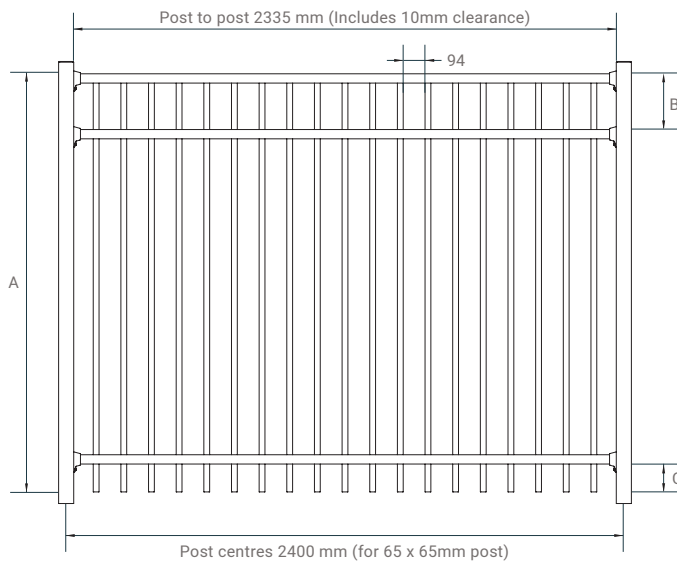

School and Balustrade

1.5 and 1.8m high (3 rail) and 1.6m high (2 rail) flat top raking aluminium fence panel. 2.325m wide panels with 25mm SHS pickets. Meet the specifications of Education New Zealand - School Fencing Design Guideline with 65 SHS posts. The 3 rail panels are balustrade compliant using 65mm SHS post to NZS3604.

Security

1.8 and 2.1m high spike top raking aluminium fence panel. 2.325m wide 3 rail panels with 25mm SHS pressed spear pickets. Ideal for security fencing across undulating terrain.

How it works

Reduce total job cost by saving time and complication introduced by stepping of panels.

Tube Brackets for 0-15°

U-Brackets for 15-30°

1.0/1.2/1.6m Flat Top 2 RAIL

Height	A	B
1.0m	1000mm	Flat bottom (not rod bottom)
1.2m	1200mm	120mm
1.6m	1560mm	120mm

1.2m Flat Top 3 RAIL

Height	A	B	C	D
1.2m	1200mm	120mm	905mm	135mm

1.5/1.8m Flat Top 3 RAIL

Height	A	B	C
1.5m	1500mm	240mm	120mm
1.8m	1800mm	240mm	120mm

1.8/2.1m Spike Top 3 RAIL

Height	A	B	C	D
1.8m	1800mm	240mm	120mm	180mm
2.1m	2100mm	240mm	120mm	180mm