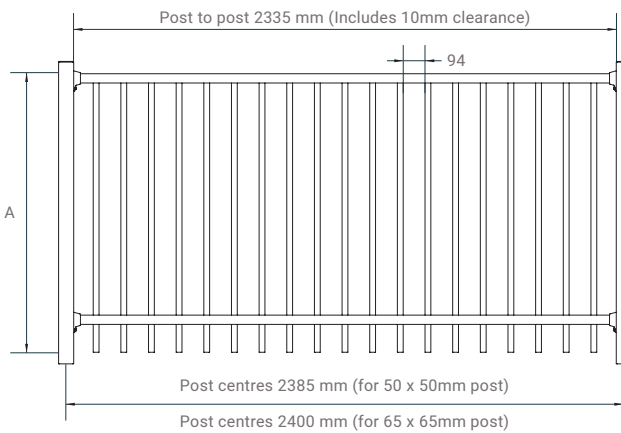

School and Balustrade

1.5 and 1.8m high (3 rail) and 1.6m high (2 rail) flat top raking aluminium fence panel. 2.325m wide panels with 25mm SHS pickets. Meet the specifications of Education New Zealand - School Fencing Design Guideline with 65 SHS posts. The 3 rail panels are balustrade compliant using 65mm SHS post to NZS3604.

Security

1.8 and 2.1m high spike top raking aluminium fence panel. 2.325m wide 3 rail panels with 25mm SHS pressed spear pickets. Ideal for security fencing across undulating terrain.

How it works

Reduce total job cost by saving time and complication introduced by stepping of panels.

Tube Brackets for 0-15°

U-Brackets for 15-30°

1.0/1.2/1.6m Flat Top 2 RAIL

Height	A	B
1.0m	1000mm	Flat bottom (not rod bottom)
1.2m	1200mm	120mm
1.6m	1560mm	120mm

1.2m Flat Top 3 RAIL

Height	A	B	C	D
1.2m	1200mm	120mm	905mm	135mm

1.5/1.8m Flat Top 3 RAIL

Height	A	B	C
1.5m	1500mm	240mm	120mm
1.8m	1800mm	240mm	120mm

1.8/2.1m Spike Top 3 RAIL

Height	A	B	C	D
1.8m	1800mm	240mm	120mm	180mm
2.1m	2100mm	240mm	120mm	180mm