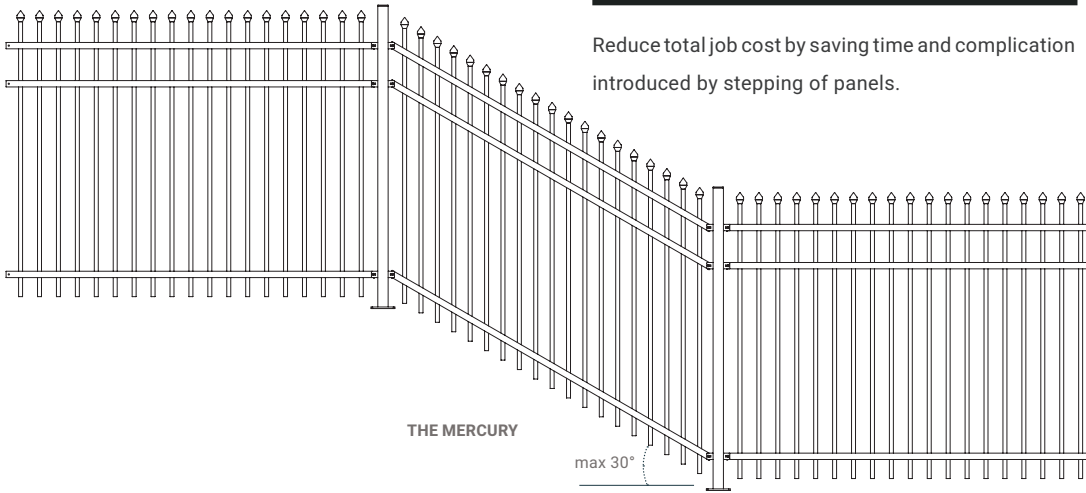

School and Balustrade

1.5 and 1.8m high (3 rail) and 1.6m high (2 rail) flat top raking aluminium fence panel. 2.325m wide panels with 25mm SHS pickets. Meet the specifications of Education New Zealand - School Fencing Design Guideline with 65 SHS posts. The 3 rail panels are balustrade compliant using 65mm SHS post to NZS3604.

Security

1.8 and 2.1m high spike top raking aluminium fence panel. 2.325m wide 3 rail panels with 25mm SHS pressed spear pickets. Ideal for security fencing across undulating terrain.

How it works

Reduce total job cost by saving time and complication introduced by stepping of panels.

1.5/1.8m Flat Top 3 RAIL

Height	A	B	C
1.5m	1500mm	240mm	120mm
1.8m	1800mm	240mm	120mm

1.8/2.1m Spike Top 3 RAIL

Height	A	B	C	D
1.8m	1800mm	240mm	120mm	180mm
2.1m	2100mm	240mm	120mm	180mm