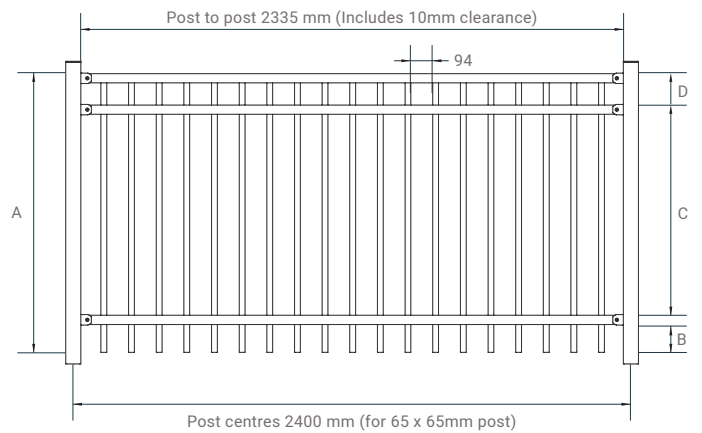

School and Balustrade

1.5 and 1.8m high (3 rail) and 1.6m high (2 rail) flat top raking aluminium fence panel. 2.325m wide panels with 25mm SHS pickets. Meet the specifications of Education New Zealand - School Fencing Design Guideline with 65 SHS posts. The 3 rail panels are balustrade compliant using 65mm SHS post to NZS3604.

Security

1.8 and 2.1m high spike top raking aluminium fence panel. 2.325m wide 3 rail panels with 25mm SHS pressed spear pickets. Ideal for security fencing across undulating terrain.

How it works

Reduce total job cost by saving time and complication introduced by stepping of panels.

Tube Brackets for 0-15°

U-Brackets for 15-30°

1.0/1.2/1.6m Flat Top 2 RAIL

Height	A	B
1.0m	1000mm	Flat bottom (not rod bottom)
1.2m	1200mm	120mm
1.6m	1560mm	120mm

1.2m Flat Top 3 RAIL

Height	A	B	C	D
1.2m	1200mm	120mm	905mm	135mm

1.5/1.8m Flat Top 3 RAIL

Height	A	B	C
1.5m	1500mm	240mm	120mm
1.8m	1800mm	240mm	120mm

1.8/2.1m Spike Top 3 RAIL

Height	A	B	C	D
1.8m	1800mm	240mm	120mm	180mm
2.1m	2100mm	240mm	120mm	180mm