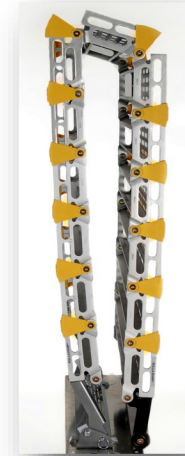

- Ramp is raised to an upright position inside the van door.
- Secured with included security strap.
- Ships as a complete unit ready for installation.
- Occupies approximately 10" (25.4 cm) depth (Removable if door space is needed).

### Power Folding Van Ramps

An alternative to a fully-converted accessible van. Operated with the push of a button. Ramp deploys from a folded position inside the van down to the ground.

- Built-in safety feature: Ramp only moves when button is being pressed.
- Reliable direct-drive actuator motor.
- Ships as a complete unit with hardware.
- Pendant cord or wireless remote control options.
- Occupies approximately 12" (30 cm) depth in folding position.

Available ramp widths:  
26" (66cm)  
30" (76cm)

### SIDE INSTALLATION

CHECK COMPATIBILITY WITH VAN PRIOR TO ORDERING

1) Measure Door Width and Height 2) Measure Wheelbase of Van 3) Refer to Chart Below, or Call for Details

MINI VAN MANUAL RAMPS	
MF26	6' x 26" Manual Folding Ramp 40" door height
MF26.7	7' x 26" Manual Folding Ramp 46" door height
Requires 28" minimum side door opening	
MF30.6	6' x 30" Manual Folding Ramp 40" door height
MF30.7	7' x 30" Manual Folding Ramp 46" door height
Requires 32" minimum side door opening	
FULL SIZE VAN MANUAL RAMPS	
MF30.7	7' x 30" Manual Folding Ramp 46" door height
MF-30	8' x 30" Manual Folding Ramp 52" door height
MF30.9	9' x 30" Manual Folding Ramp 58" door height
Requires 32" minimum side door opening	
MF36.7	7' x 36" Manual Folding Ramp 46" door height
MF-36	8' x 36" Manual Folding Ramp 52" door height
MF36.9	9' x 36" Manual Folding Ramp 58" door height
Requires 38" minimum side door opening	
POWERED MINI VAN RAMPS	
MF1	6' x 26" Power Mini Fold Pendant Cord
MF1-R	6' x 26" Power Mini Fold Wireless Remote
Door opening: minimum 29" x 42"	
POWERED FULL SIZE VAN RAMPS	
AF1	7' x 30" Power Auto Fold Pendant Cord
AF1-R	7' x 30" Power Auto Fold Wireless Remote
Door opening: minimum 33" x 48"	