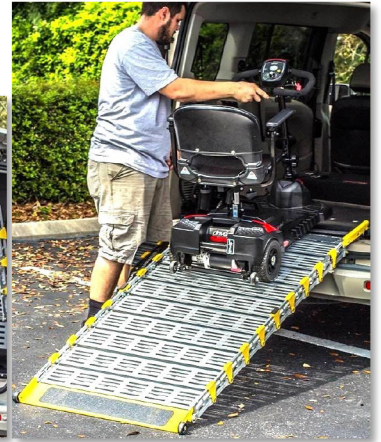

## FEATURES & BENEFITS

- **Folds For Easy Storage**
- **10" to 12" Occupied Interior Space**
- **1,000 lb Load Capacity**
- **All-Weather Traction**
- **Mounts to Floor of Many Standard Vans (Check for compatibility)**

### Manual Folding Van Ramps

Installs into many standard factory vans. A more cost-effective alternative to a fully converted accessible van. Operated by raising and lowering the ramp from a folded position to the ground.

- Ramp is raised to an upright position inside the van door.
- Secured with included security strap.
- Ships as a complete unit ready for installation.
- Occupies approximately 10" (25.4 cm) depth (Removable if door space is needed).

### Power Folding Van Ramps

An alternative to a fully-converted accessible van. Operated with the push of a button. Ramp deploys from a folded position inside the van down to the ground.

- Built-in safety feature: Ramp only moves when button is being pressed.
- Reliable direct-drive actuator motor.
- Ships as a complete unit with hardware.
- Pendant cord or wireless remote control options.
- Occupies approximately 12" (30 cm) depth in folding position.