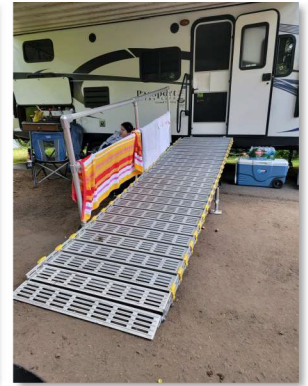

Easy To Set Up: Safe and Secure Temporary Access

FEATURES & BENEFITS

- Always Portable
- Adjustable Length
- 1000 lbs Weight Capacity
- Handrails Provide Security
- All Weather Traction
- Ramp Sets Up in Easy to Handle 6' Sections

PORTABLE RV SYSTEM INCLUDES:

Roll-A-Ramp®

Handrail(s)

Support Stands

Quick Connect Pins

Platform

Set up:

- Easily connect ramp sections with Quick Connect Pins.
- Attach support stands to the ramp with included tools.
- Assemble Handrail(s) prior to installation, once assembled they easily insert into included brackets.
- Platform requires 2 or more people to correctly assemble and set in place for ramp to be attached to.