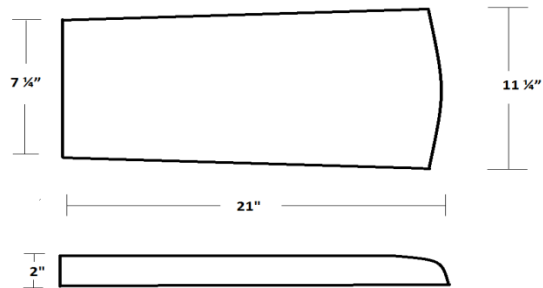

## Product Specification for Rubberific Splash Block

Name: Rubberific Splash Block

Dimensions:

Weight: 6 lbs.

Manufacture Site: IMC Outdoor Living  
2280 Schuetz Rd. Ste 201  
St. Louis, MO 63146

Colors Available: Brown, Red