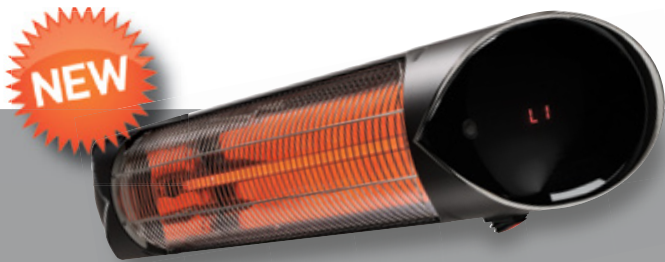

HEATSTRIP[®] Nano

with remote

HEATSTRIP NANO INFRA-RED ELECTRIC HEATER

NEW modern indoor and outdoor heating solution that produces comfortable instant infrared heat. Ideal for undercover outdoor protected areas and most indoor applications, such as bathrooms, garages, sheds, warehouses, cafes, etc.

HEATSTRIP®

Infra-red Electric Heater

HEATSTRIP® Nano

Model THN2000, 2000 Watts

The new entry level HEATSTRIP® Nano wall/ceiling mounted electric infrared heater is an ideal spot heating solution for many indoor and outdoor heating applications. With the convenience of heat output and timer control, operation is so simple.

FEATURES

- Easy DIY installation with wall/ceiling mount brackets included
- Remote control operation, with 4 heat settings and 24 hour timer & LED display
- Carbon filament infra-red heating element provides high performance, instant heat
- Suitable for spot heating in outdoor and indoor applications such as protected undercover alfresco areas, garages, sheds, bathrooms, cafes, warehouses, showrooms and offices
- 18 month residential and 12 month commercial warranty

Remote control with 4 heat settings and 24 hour timer

Included swivel brackets can be used for ceiling and wall mounting.

MATERIALS OF CONSTRUCTION:

HEATER: Extruded alloy casing, 304 SS grille and mounting brackets, IP55 Protection Rating