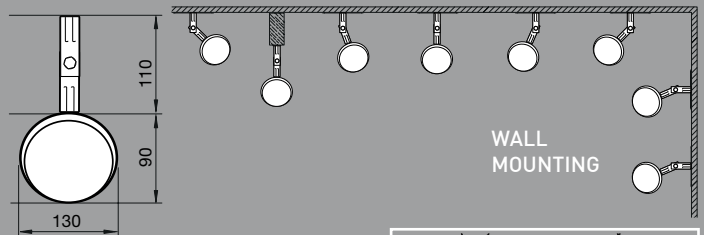

Remote control with 4 heat settings and 24 hour timer

Included swivel brackets can be used for ceiling and wall mounting.

MATERIALS OF CONSTRUCTION:

HEATER: Extruded alloy casing, 304 SS grille and mounting brackets, IP55 Protection Rating

MODEL	RUNNING COST	POWER (watts)	CURRENT (amps)	DIMENSIONS (LxWxH)mm	WEIGHT (kgs)	LEAD LENGTH	PLUG
THN2000	50c/hr	2000	8.3	900 x 130 x 90	3	2m	Yes

*Running costs based on \$0.25/kWh.

MOUNTING OPTIONS

CEILING MOUNTING