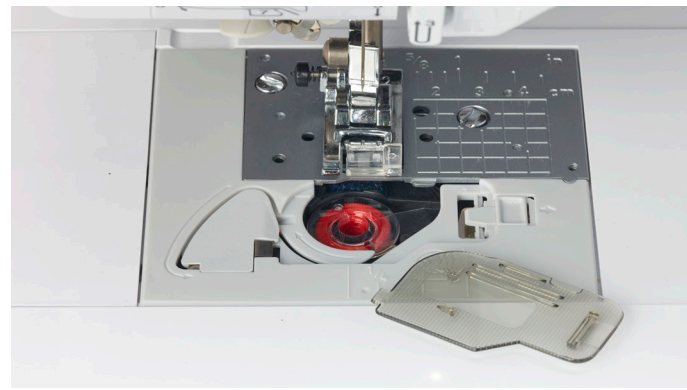

Entry Level

Verve

Sewing and Embroidery Machine

The perfect place to house your ideas, Verve is the right fit for all your embroidery and sewing projects. Compact in size, it's loaded with the features you need, like 95 built-in embroidery designs and 191 stitches. It's also built for speed with a blazing 850 SPM. If you're ready to step into the world of embroidery, the Verve is the perfect starting point.

95 Embroidery Designs

With 95 built-in designs, you'll always find inspiration.

850 Stitches Per Minute

Verve is built for speed, allowing you to work at up to 850 stitches per minute.

11 Font Styles

Personalize your projects with lettering. Choose from 11 built-in fonts and edit them like other designs.

191 Built-in Stitches

From garment construction to embellishing with decorative stitches, Verve has you covered. Over 30 decorative stitches, 10 one-step buttonholes, and adjustable stitch lengths give you a variety of creative options no matter what type of sewing you're doing!

Advanced Needle Threader

Verve includes easy-to-follow, numbered guides so you can thread your needle with a few simple motions.

Quick-Set, Top-Loading Bobbin

Easily set your bobbin. Merely drop in the top-loading bobbin and pull the thread through the slot. Let Quick-Set do the rest.