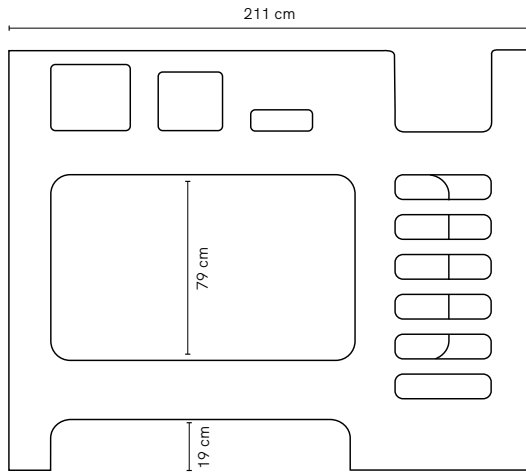

TIMBER OPTIONS

CUSTOM MAKE

Want to customise this furniture item?
Contact us for a quote sydney@lillyandlolly.com.au

SINGLE

KING SINGLE

DOUBLE

QUEEN

Chest of Drawers pictured in Tasmanian Oak