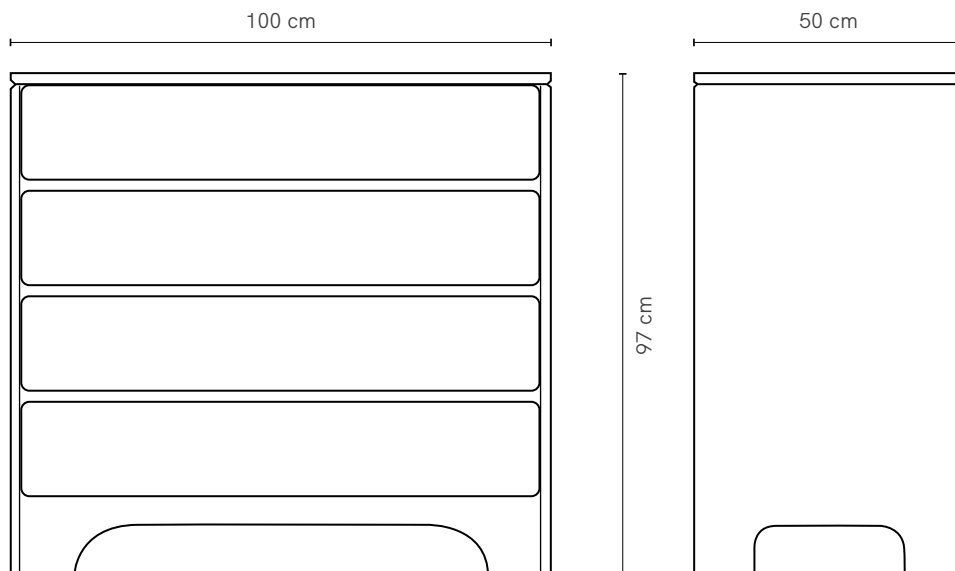

Scoop Chest of Drawers

Defined by its elegant curves and simplicity, drawing inspiration from carved stone, Scoop possesses a distinctly sculptured profile.

SPECIFICATIONS

Frame	Solid Oak
Drawers	Solid Oak
Add ons	Glass top (5mm toughened glass)
Runners	Full extension
Make	100% Australian
Warranty	10 years

TIMBER OPTIONS

CUSTOM MAKE

Want to customise this furniture item?
Contact us for a quote sydney@lillyandlolly.com.au