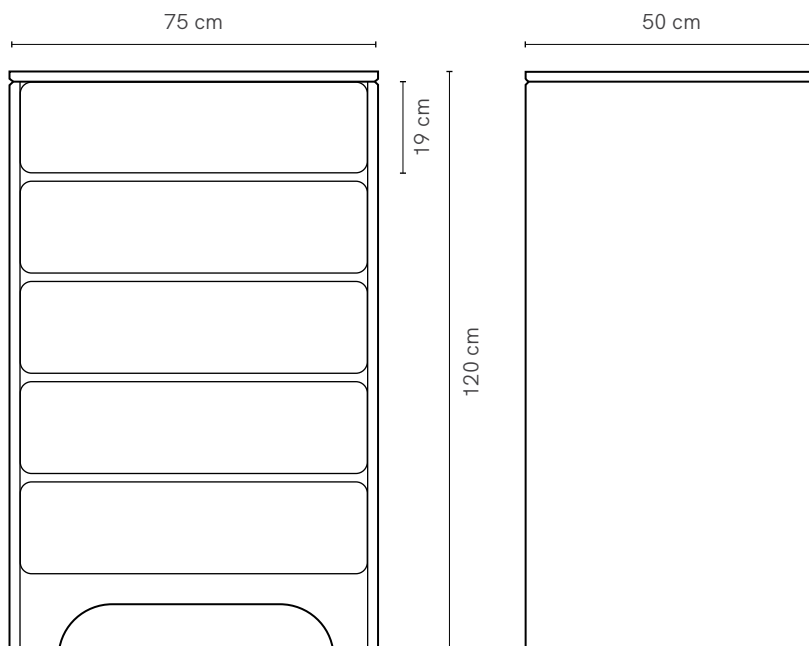

SPECIFICATIONS

Frame	Solid Oak
Drawers	Solid Oak
Finish	Clear Satin Laquer
Add ons	Glass top (5mm toughened glass)
Make	100% Australian
Warranty	10 years

TIMBER OPTIONS

CUSTOM MAKE

Want to customise this furniture item?
Contact us for a quote sydney@lillyandlolly.com.au