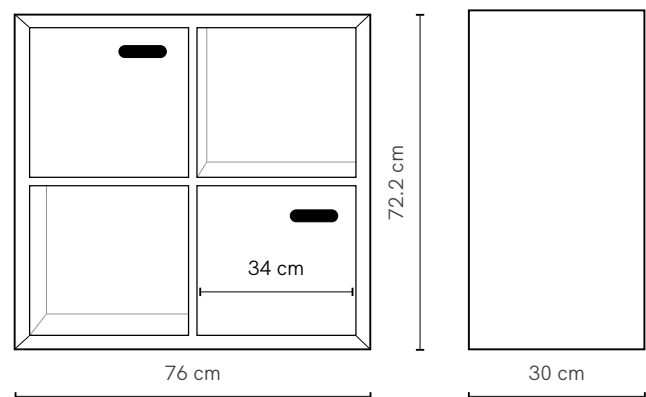

CUSTOM MAKE

Want to customise this furniture item?
Contact us for a quote sydney@lillyandlolly.com.au

1 CHOOSE YOUR BOXES
Choose from colour options or timber and stain options. Custom colour option available on enquiry.

2 CHOOSE YOUR FRAME TIMBER
Choose from Tasmanian Oak, American Oak, Whitewash or Black Japan. Custom stain option available on enquiry.