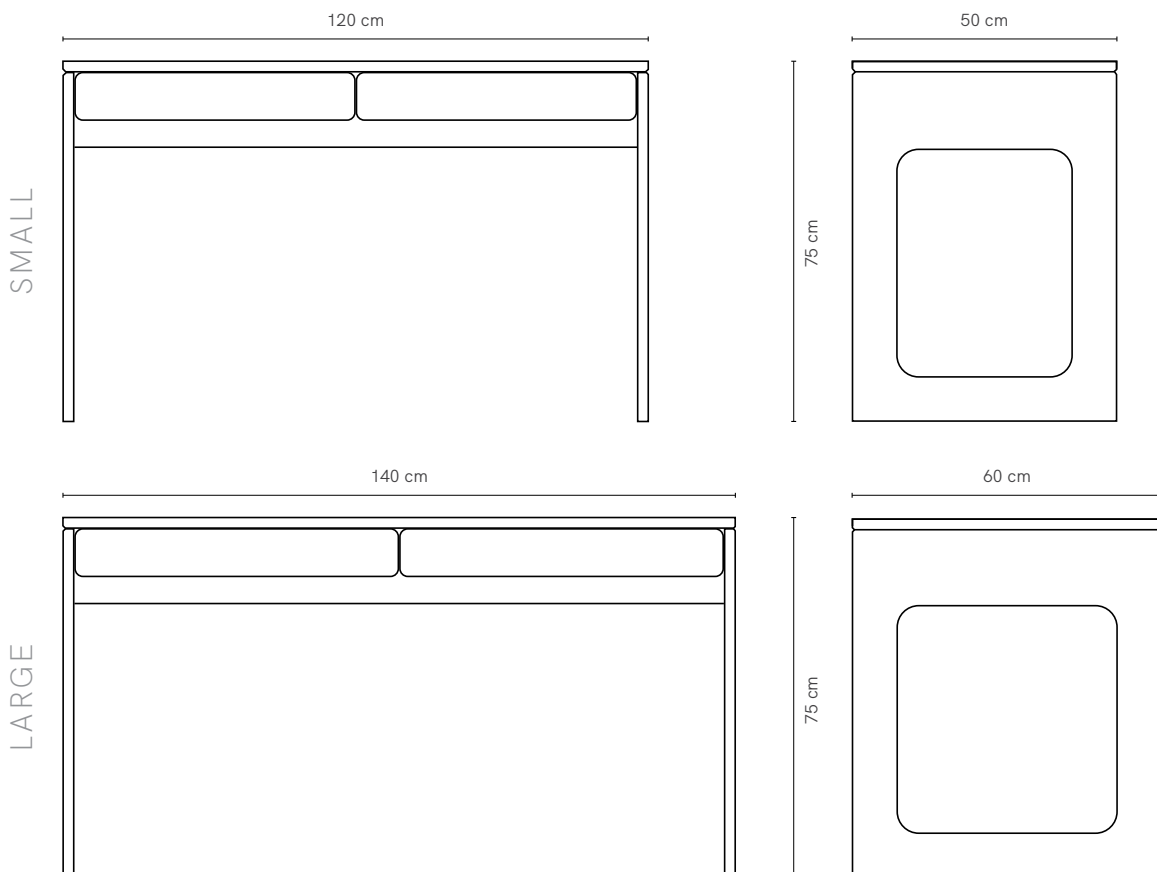

CUSTOM MAKE

Want to customise this furniture item?
Contact us for a quote sydney@lillyandlolly.com.au