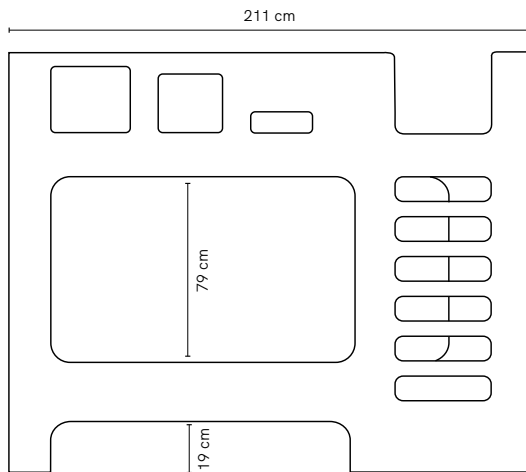

TIMBER OPTIONS

CUSTOM MAKE

Want to customise this furniture item?
Contact us for a quote sydney@lillyandlolly.com.au

SINGLE

KING SINGLE

DOUBLE

QUEEN

Chest of Drawers pictured in Tasmanian Oak