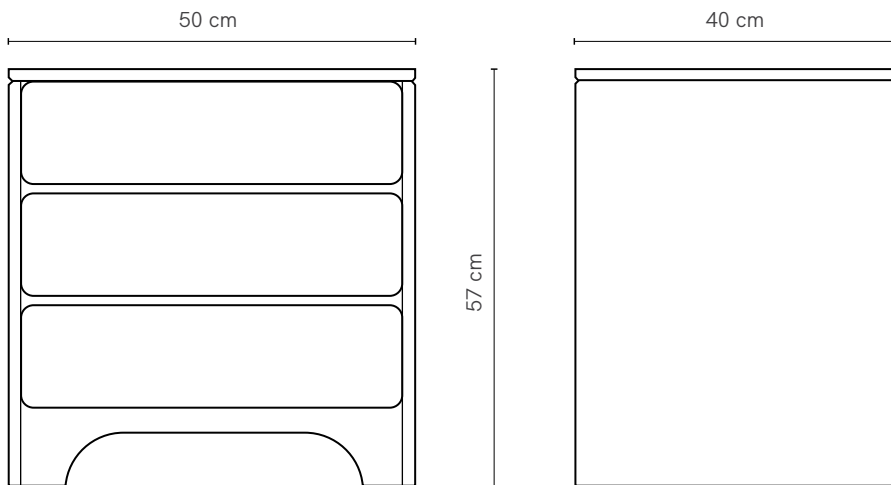

Scoop Bedside 3 Drawer

Defined by its elegant curves and simplicity, drawing inspiration from carved stone, Scoop possesses a distinctly sculptured profile.

SPECIFICATIONS

Frame	Solid Oak
Drawers	Solid Oak
Finish	Clear Satin Laquer
Add ons	Glass top (5mm toughened glass)
Make	100% Australia
Warranty	10 years

TIMBER OPTIONS

CUSTOM MAKE

Want to customise this furniture item?
Contact us for a quote sydney@lillyandlolly.com.au