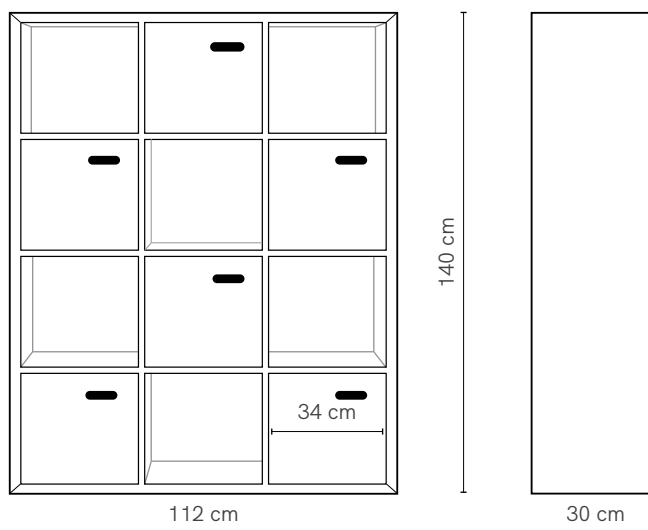

CUSTOM MAKE

Want to customise this furniture item?
Contact us for a quote sydney@lillyandlolly.com.au

1 CHOOSE YOUR BOXES
Choose from colour options or timber and stain options. Custom colour option available on enquiry.

2 CHOOSE YOUR FRAME TIMBER
Choose from Tasmanian Oak, American Oak (POA), Whitewash or Black Japan (POA). Custom stain option available on enquiry.