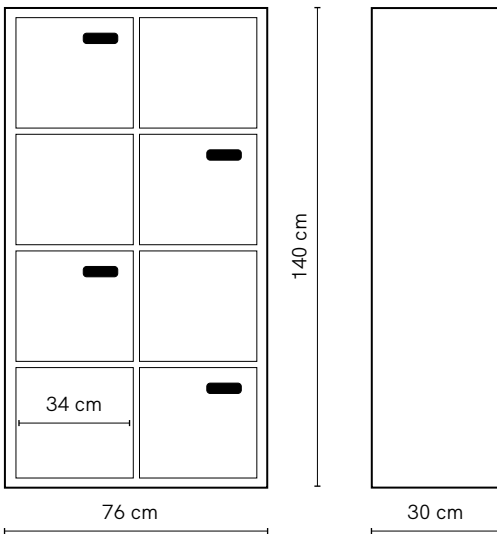

6 CUBE LEFT

6 CUBE RIGHT

8 CUBE VERTICAL

8 CUBE HORIZONTAL

12 CUBE

4 CUBE

Toy Box pictured in Tasmanian Oak

Scoop Toybox