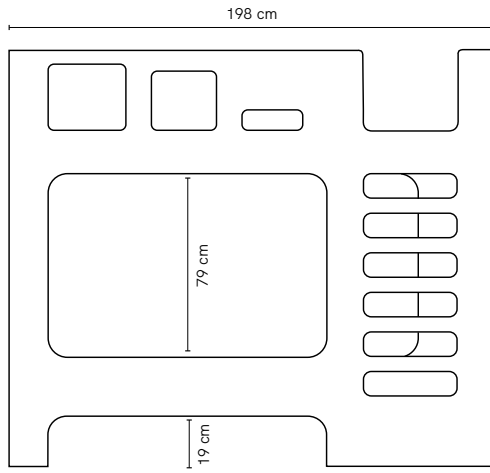

TIMBER OPTIONS

CUSTOM MAKE

Want to customise this furniture item?
Contact us for a quote sydney@lillyandlolly.com.au

SINGLE

KING SINGLE

DOUBLE

QUEEN

Chest of Drawers pictured in Tasmanian Oak