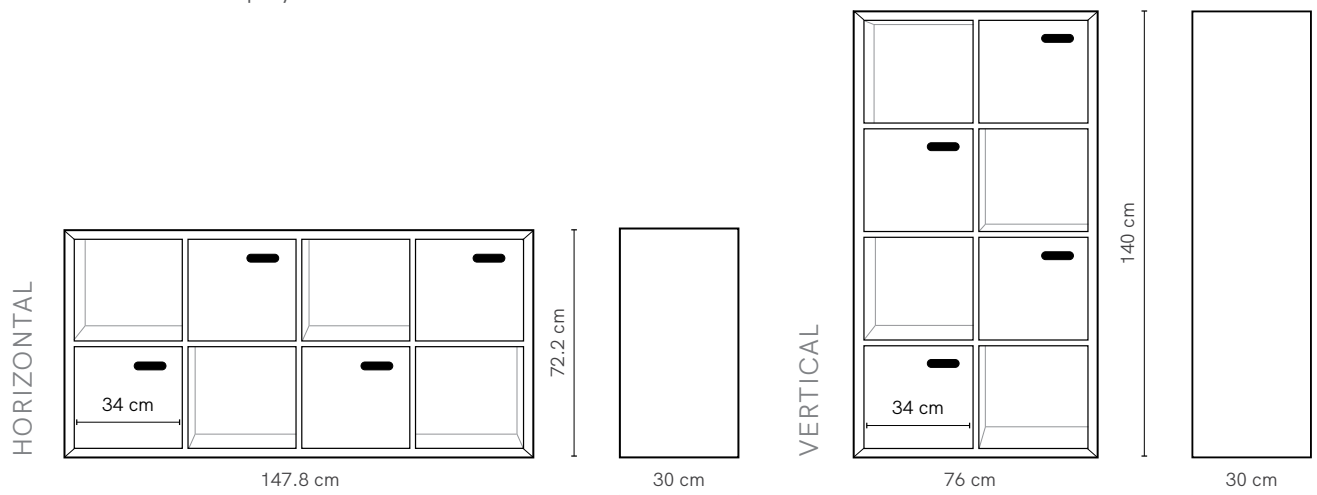

CUSTOM MAKE

Want to customise this furniture item?
Contact us for a quote sydney@lillyandlolly.com.au

1 CHOOSE YOUR BOXES
Choose from colour options or timber and stain options. Custom colour option available on enquiry.

2 CHOOSE YOUR FRAME TIMBER
Choose from Tasmanian Oak, American Oak (POA), Whitewash or Black Japan (POA). Custom stain option available on enquiry.