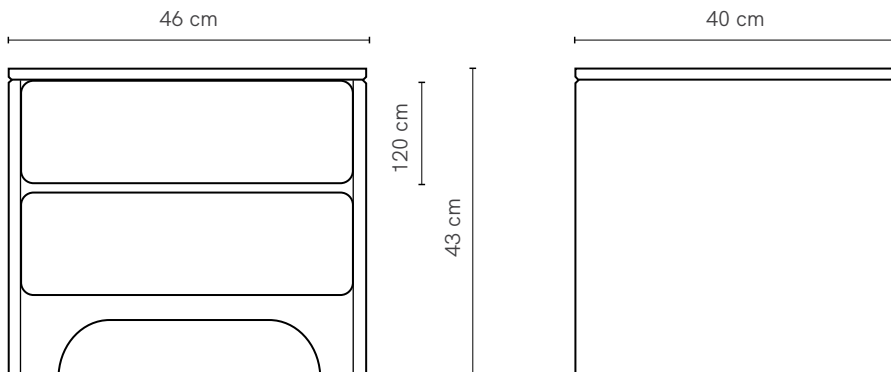

Scoop Bedside 2 Drawer

Defined by its elegant curves and simplicity, drawing inspiration from carved stone, Scoop possesses a distinctly sculptured profile.

SPECIFICATIONS

Frame	Solid Oak
Drawers	Solid Oak
Finish	Clear Satin Laquer
Add ons	Glass top (5mm toughened glass)
Make	100% Australia
Warranty	10 years

TIMBER OPTIONS

CUSTOM MAKE

Want to customise this furniture item?
Contact us for a quote sydney@lillyandlolly.com.au