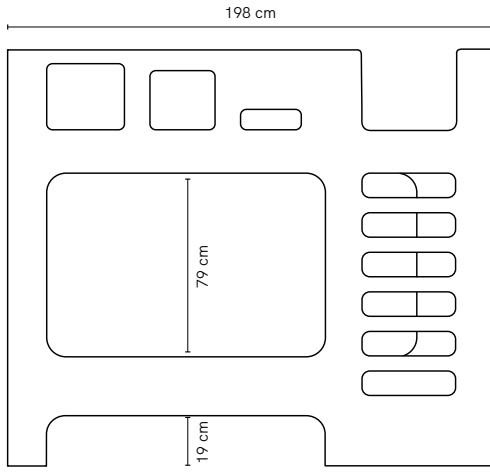

SINGLE

KING SINGLE

DOUBLE

QUEEN