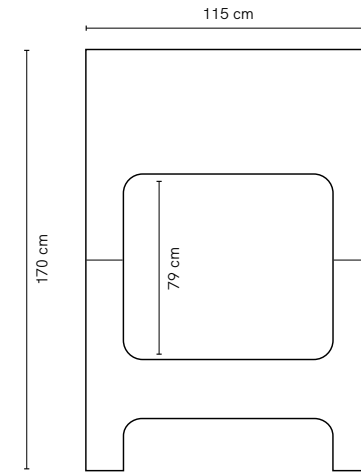

TIMBER OPTIONS

CUSTOM MAKE

Want to customise this furniture item?
Contact us for a quote sydney@lillyandlolly.com.au

SINGLE

KING SINGLE

DOUBLE

QUEEN