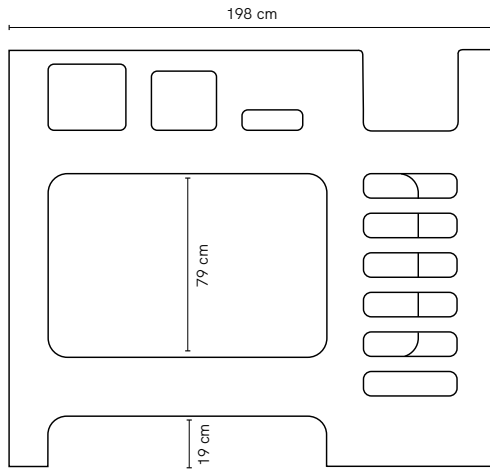

TIMBER OPTIONS

CUSTOM MAKE

Want to customise this furniture item?
Contact us for a quote sydney@lillyandlolly.com.au

SINGLE

KING SINGLE

DOUBLE

QUEEN