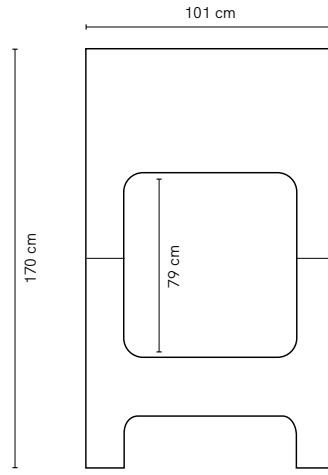

TIMBER OPTIONS

CUSTOM MAKE

Want to customise this furniture item?
Contact us for a quote sydney@lillyandlolly.com.au

SINGLE

KING SINGLE

DOUBLE

QUEEN