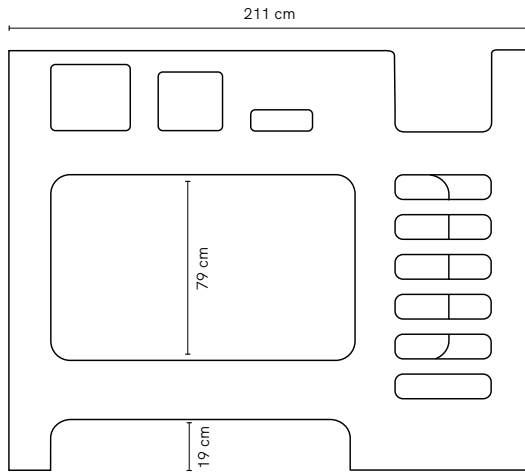

TIMBER OPTIONS

CUSTOM MAKE

Want to customise this furniture item?
Contact us for a quote sydney@lillyandlolly.com.au

SINGLE

KING SINGLE

DOUBLE

QUEEN