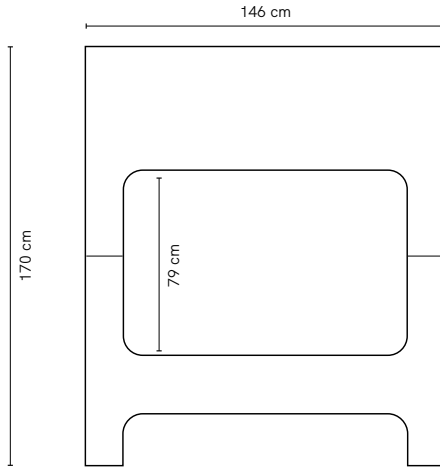

TIMBER OPTIONS

CUSTOM MAKE

Want to customise this furniture item?
Contact us for a quote sydney@lillyandlolly.com.au

SINGLE

KING SINGLE

DOUBLE

QUEEN