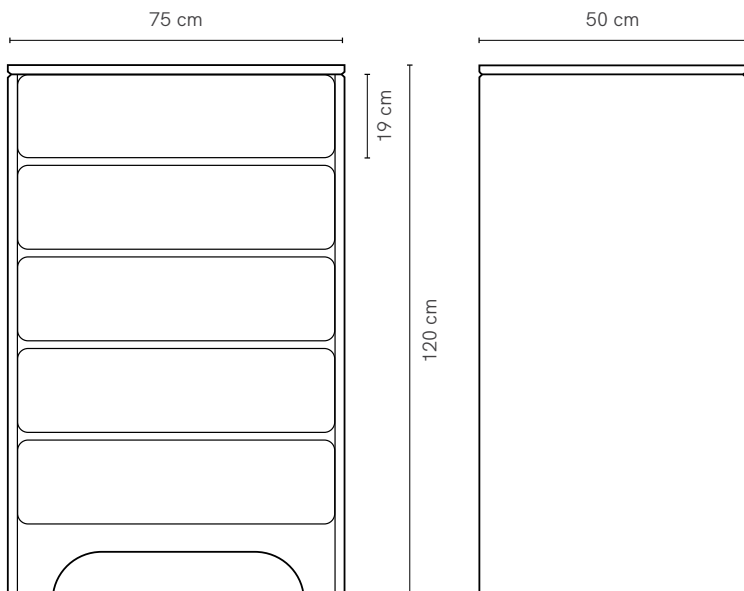

COLOUR OPTIONS (DRAWERS ONLY)