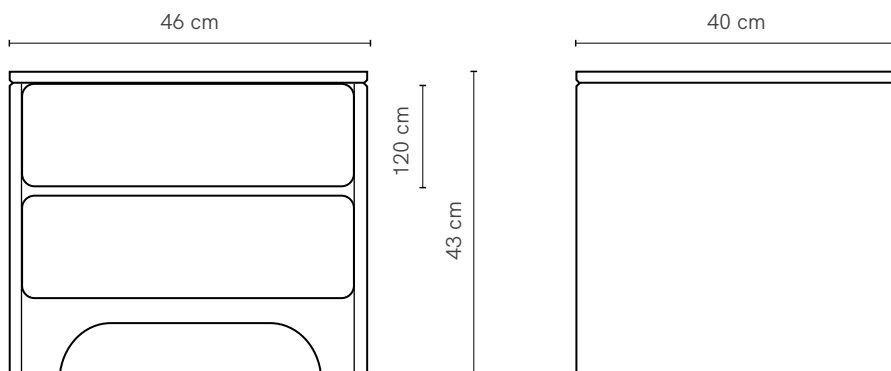

COLOUR OPTIONS (DRAWERS ONLY)