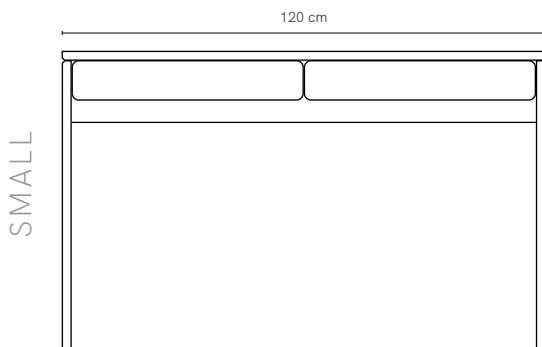

COLOUR OPTIONS (DRAWERS ONLY)