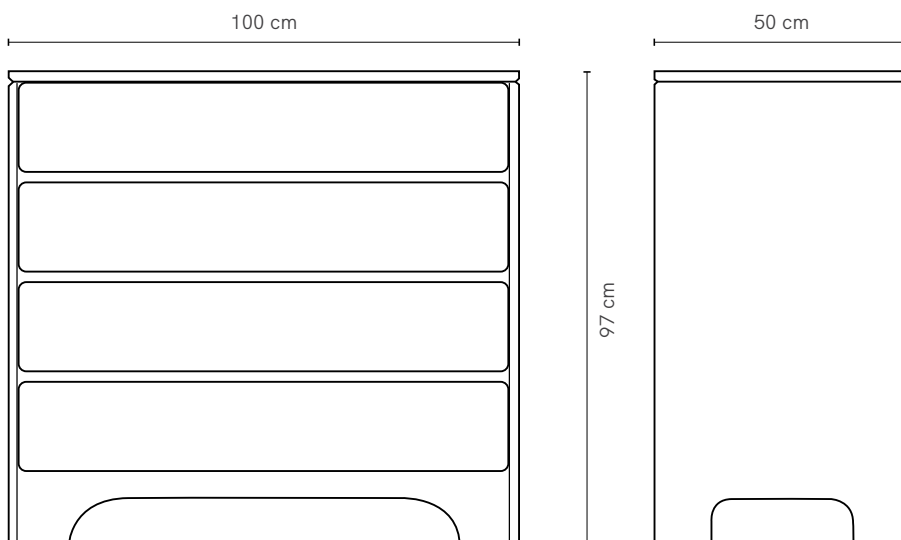

COLOUR OPTIONS (DRAWERS ONLY)