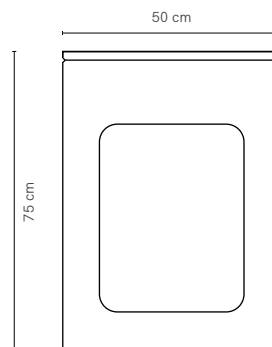

COLOUR OPTIONS (DRAWERS ONLY)