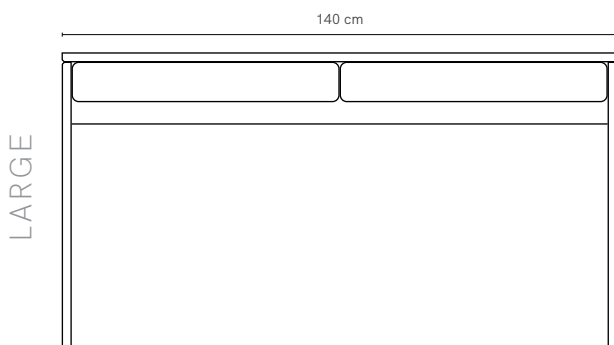

COLOUR OPTIONS (DRAWERS ONLY)