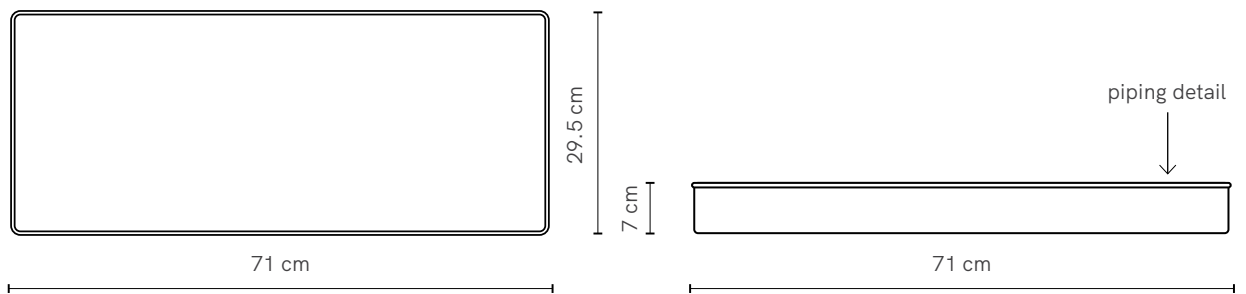

## 2 CHOOSE YOUR FRAME TIMBER

Choose from Tasmanian Oak, American Oak (POA), Whitewash or Black Japan (POA). Custom stain option available on enquiry.

LEFT

RIGHT

CUSHION

6 CUBE LEFT

6 CUBE RIGHT

8 CUBE VERTICAL