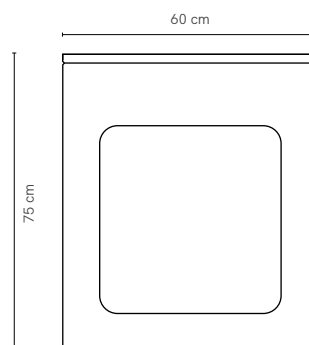

COLOUR OPTIONS (DRAWERS ONLY)