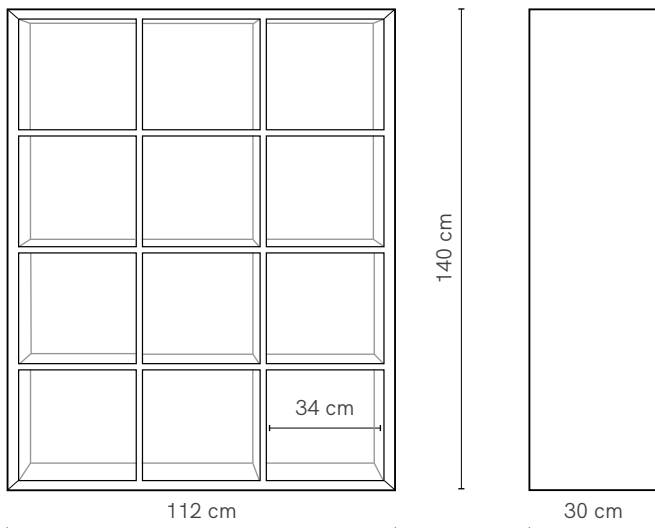

* Bookcases sold separately to felt storage boxes