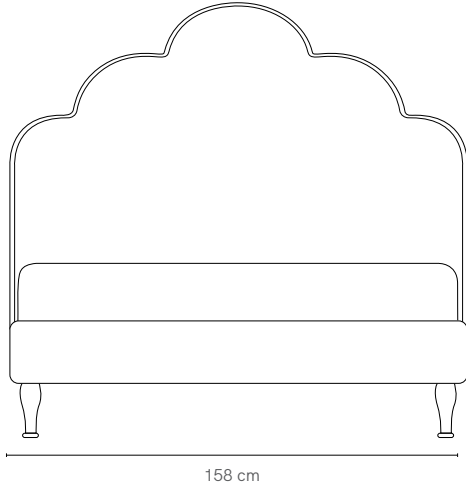

## Bronte Upholstered Bed

*This classic floral/shell shaped bed features soft curves which continue down to the floor. Featuring continuous piping which can be matched or contrasted to create a variety of looks. Choose your fabric to create your unique bed and match the look with bedside, desk and chest of drawers.*

### SPECIFICATIONS

<b>Size</b>	Single, King Single, Double, Queen
<b>Internal frame</b>	Hardwood and ply
<b>Headboard + frame</b>	High resilience foam
<b>Legs</b>	Hand-turned solid timber
<b>Base</b>	Fixed timber slats
<b>Mattress</b>	Standard Australian sizes
<b>Upholstery</b>	Choose from a comprehensive range of fabrics or supply your own
<b>Assembly</b>	2 pieces (fully constructed base plus bed head)
<b>Make</b>	100% Australian
<b>Warranty</b>	10 years

#### CHOOSE OPTIONAL TRUNDLE

SINGLE

135cm

KING SINGLE

135cm

DOUBLE

155cm

QUEEN

155cm