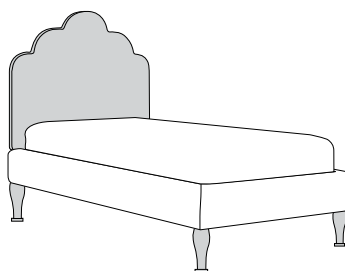

CHOOSE YOUR LEG FINISH

Tasmanian Oak or Whitewash