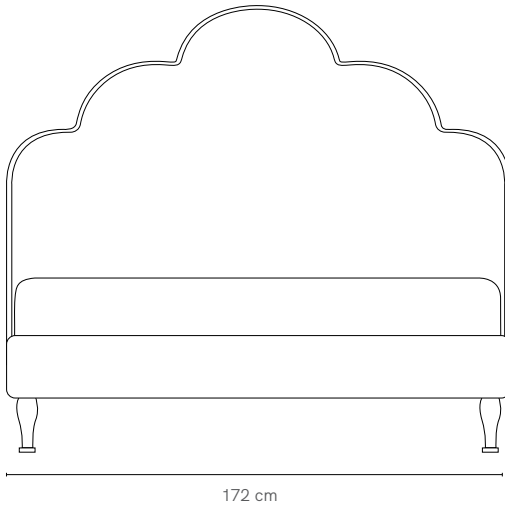

### SPECIFICATIONS

<b>Size</b>	Single, King Single, Double, Queen
<b>Internal frame</b>	Hardwood and ply
<b>Headboard + frame</b>	High resilience foam
<b>Legs</b>	Hand-turned solid timber
<b>Base</b>	Fixed timber slats
<b>Mattress</b>	Standard Australian sizes
<b>Upholstery</b>	Choose from a comprehensive range of fabrics or supply your own
<b>Assembly</b>	2 pieces (fully constructed base plus bed head)
<b>Make</b>	100% Australian
<b>Warranty</b>	10 years

#### CHOOSE OPTIONAL TRUNDLE

SINGLE

135cm

KING SINGLE

135cm

DOUBLE

155cm

QUEEN

155cm