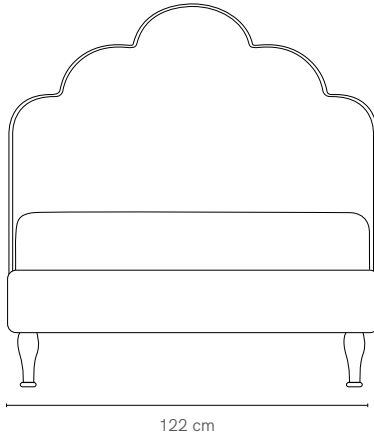

### SPECIFICATIONS

<b>Size</b>	Single, King Single, Double, Queen
<b>Internal frame</b>	Hardwood and ply
<b>Headboard + frame</b>	High resilience foam
<b>Legs</b>	Hand-turned solid timber
<b>Base</b>	Fixed timber slats
<b>Mattress</b>	Standard Australian sizes
<b>Upholstery</b>	Choose from a comprehensive range of fabrics or supply your own
<b>Assembly</b>	2 pieces (fully constructed base plus bed head)
<b>Make</b>	100% Australian
<b>Warranty</b>	10 years

#### CHOOSE OPTIONAL TRUNDLE

SINGLE

135cm

KING SINGLE

135cm

DOUBLE

155cm

QUEEN

155cm