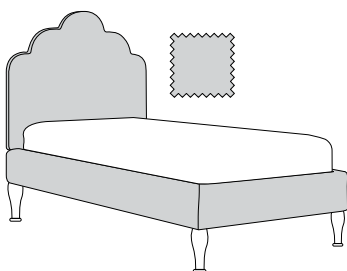

CHOOSE YOUR FABRIC

Choose from our fabric selection or choose your own