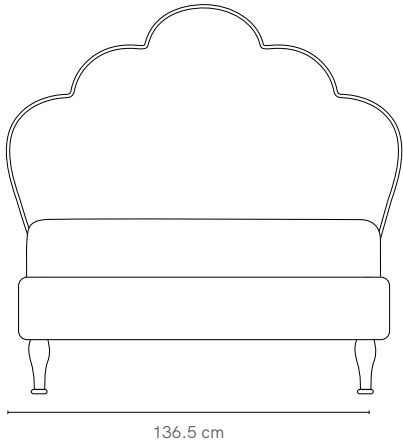

SPECIFICATIONS

Size	Single, King Single, Double, Queen
Internal frame	Hardwood and ply
Headboard + frame	High resilience foam
Legs	Hand-turned solid timber
Base	Fixed timber slats
Mattress	Standard Australian sizes
Upholstery	Choose from a comprehensive range of fabrics or supply your own
Assembly	2 pieces (fully constructed base plus bed head)
Make	100% Australian
Warranty	10 years

Tasmanian Oak or Whitewash

3

CHOOSE OPTIONAL TRUNDLE

SINGLE

135cm

KING SINGLE

135cm

DOUBLE

155cm

QUEEN

155cm