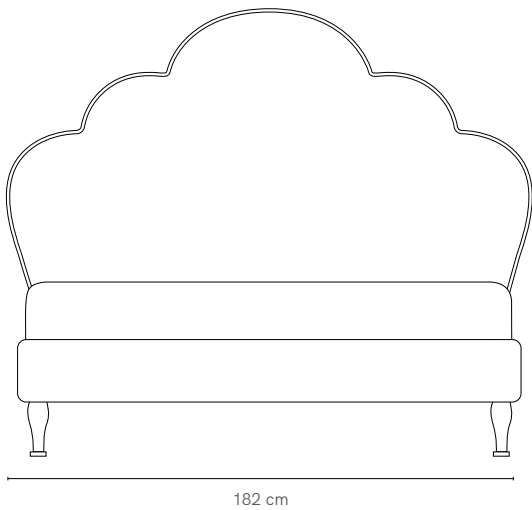

Bed legs pictured in Tasmanian Oak

Bronte Upholstered Bed

This classic floral/shell shaped bed features soft curves which continue down to the floor. Featuring continuous piping which can be matched or contrasted to create a variety of looks. Choose your fabric to create your unique bed and match the look with bedside, desk and chest of drawers.

SPECIFICATIONS

Size	Single, King Single, Double, Queen
Internal frame	Hardwood and ply
Headboard + frame	High resilience foam
Legs	Hand-turned solid timber
Base	Fixed timber slats
Mattress	Standard Australian sizes
Upholstery	Choose from a comprehensive range of fabrics or supply your own
Assembly	2 pieces (fully constructed base plus bed head)
Make	100% Australian
Warranty	10 years

Tasmanian Oak or Whitewash

3

CHOOSE OPTIONAL TRUNDLE

SINGLE

135cm

KING SINGLE

135cm

DOUBLE

155cm

QUEEN

155cm