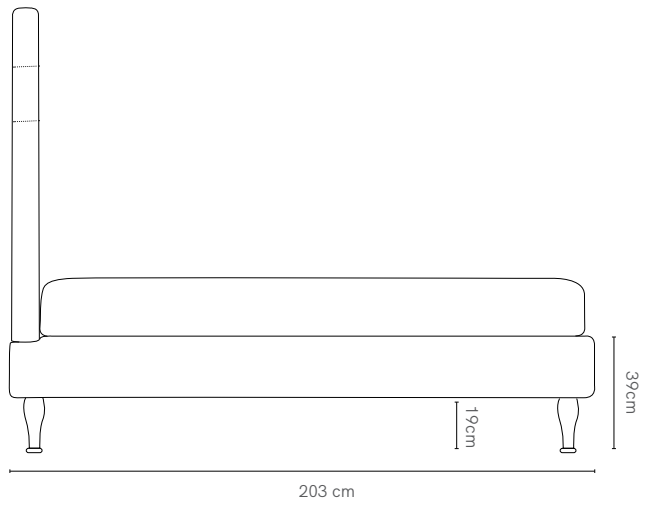

Tasmanian Oak or Whitewash

3

CHOOSE OPTIONAL TRUNDLE

SINGLE

135cm

KING SINGLE

135cm

DOUBLE

155cm

QUEEN

155cm