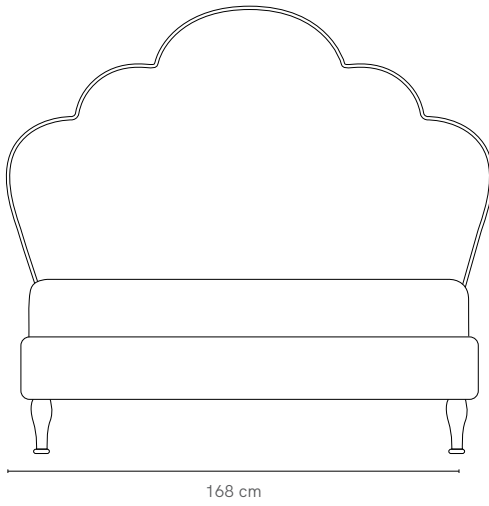

SPECIFICATIONS

Size	Single, King Single, Double, Queen
Internal frame	Hardwood and ply
Headboard + frame	High resilience foam
Legs	Hand-turned solid timber
Base	Fixed timber slats
Mattress	Standard Australian sizes
Upholstery	Choose from a comprehensive range of fabrics or supply your own
Assembly	2 pieces (fully constructed base plus bed head)
Make	100% Australian
Warranty	10 years

Tasmanian Oak or Whitewash

3

CHOOSE OPTIONAL TRUNDLE

SINGLE

135cm

KING SINGLE

135cm

DOUBLE

155cm

QUEEN

155cm