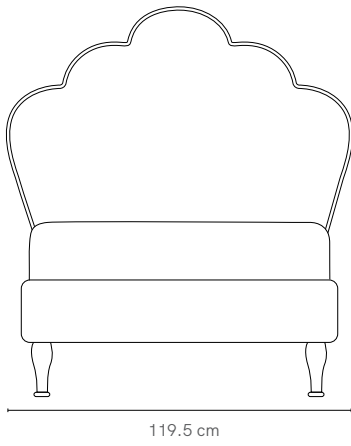

SPECIFICATIONS

Size	Single, King Single, Double, Queen
Internal frame	Hardwood and ply
Headboard + frame	High resilience foam
Legs	Hand-turned solid timber
Base	Fixed timber slats
Mattress	Standard Australian sizes
Upholstery	Choose from a comprehensive range of fabrics or supply your own
Assembly	2 pieces (fully constructed base plus bed head)
Make	100% Australian
Warranty	10 years

Tasmanian Oak or Whitewash

3

CHOOSE OPTIONAL TRUNDLE

SINGLE

135cm

KING SINGLE

135cm

DOUBLE

155cm

QUEEN

155cm