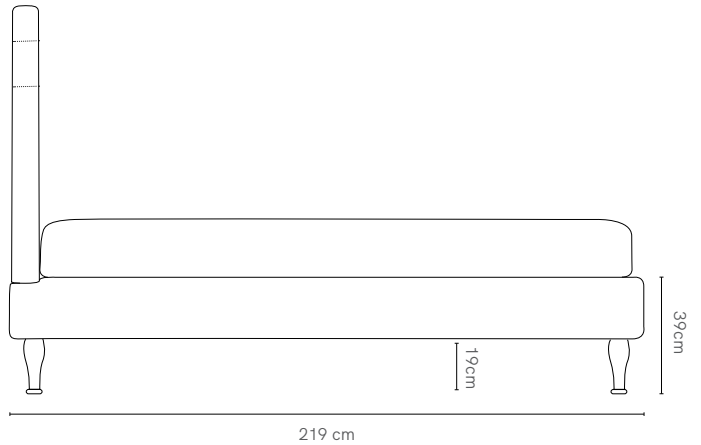

Tasmanian Oak or Whitewash

3

CHOOSE OPTIONAL TRUNDLE

SINGLE

135cm

KING SINGLE

135cm

DOUBLE

155cm

QUEEN

155cm