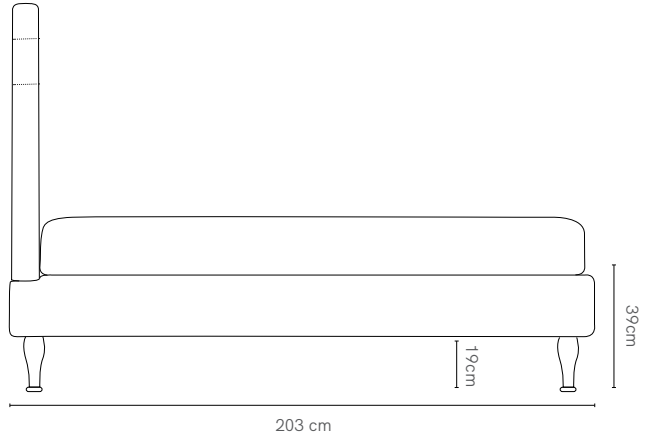

Tasmanian Oak or Whitewash

3

CHOOSE OPTIONAL TRUNDLE

SINGLE

135cm

KING SINGLE

135cm

DOUBLE

155cm

QUEEN

155cm