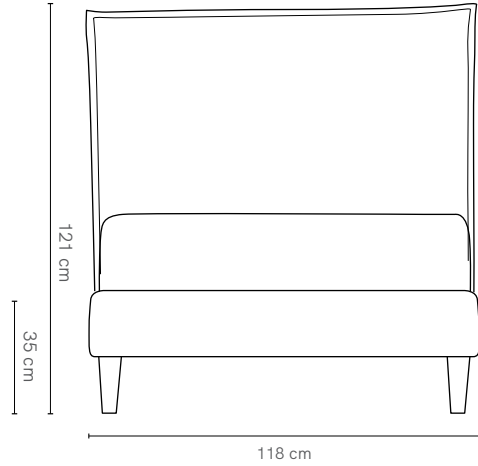

KING SINGLE