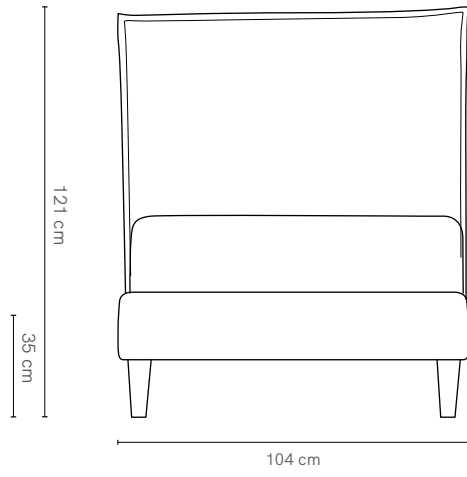

SINGLE

KING SINGLE

DOUBLE

QUEEN