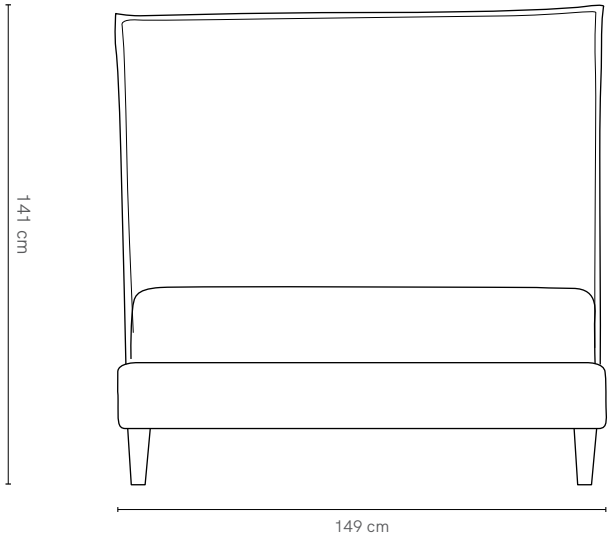

SINGLE

KING SINGLE

DOUBLE

QUEEN