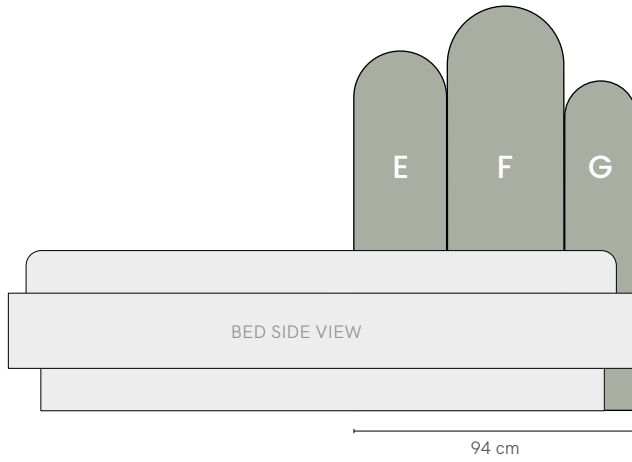

Paddles Bed Head

The Paddles Bed Head is an easy and innovative way to transform your kid's bedroom! With a beautiful felt like appearance and no paint required, the arches (and cheeky spot) come ready to install straight away.

These panels wrap neatly around the bed into the corner of a room, to create a cosy feel for your child. With sound-proofing qualities and made from minimum 50% recycled PET plastic, they are perfect for kids!

SPECIFICATIONS

Sizes	Single, King Single, Double, Queen
Material	100% Polyester Fibres. Minimum 75% previously recycled polyester fibre (from PET bottleflake)
Make	Designed in Australia, made in China

CUSTOM MAKE

Want customise this item?
Contact us for a quote sydney@lillyandlolly.com.au

Design varies slightly according to bed size

SINGLE

KING SINGLE

DOUBLE

QUEEN