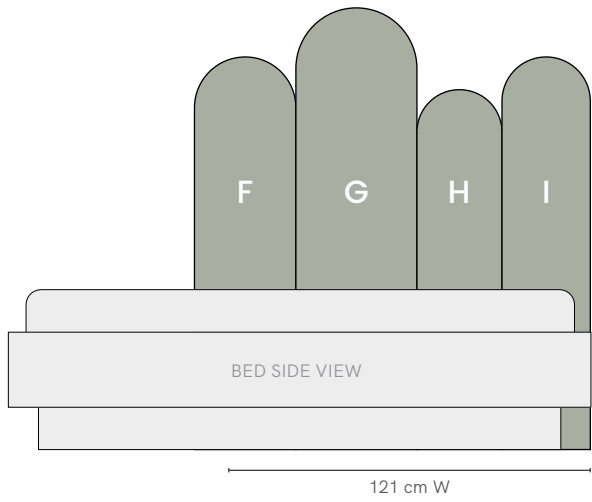

Paddles Bed Head

The Paddles Bed Head is an easy and innovative way to transform your kid's bedroom! With a beautiful felt like appearance and no paint required, the arches (and cheeky spot) come ready to install straight away.

These panels wrap neatly around the bed into the corner of a room, to create a cosy feel for your child. With sound-proofing qualities and made from minimum 50% recycled PET plastic, they are perfect for kids!

SPECIFICATIONS

Sizes	Single, King Single, Double, Queen
Material	100% Polyester Fibres. Minimum 75% previously recycled polyester fibre (from PET bottleflake)
Make	Designed in Australia, made in China

CUSTOM MAKE

Want customise this item?
Contact us for a quote sydney@lillyandlolly.com.au

Design varies slightly according to bed size

SINGLE

KING SINGLE

DOUBLE

QUEEN