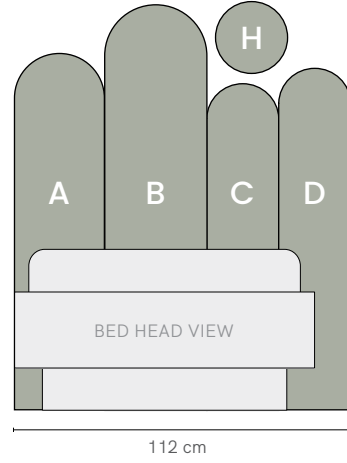

Paddles Bed Head

The Paddles Bed Head is an easy and innovative way to transform your kid's bedroom! With a beautiful felt like appearance and no paint required, the arches (and cheeky spot) come ready to install straight away.

These panels wrap neatly around the bed into the corner of a room, to create a cosy feel for your child. With sound-proofing qualities and made from minimum 50% recycled PET plastic, they are perfect for kids!

SPECIFICATIONS

Sizes	Single, King Single, Double, Queen
Material	100% Polyester Fibres. Minimum 75% previously recycled polyester fibre (from PET bottleflake)
Make	Designed in Australia, made in China

CUSTOM MAKE

Want customise this item?
Contact us for a quote sydney@lillyandlolly.com.au

Design varies slightly according to bed size

SINGLE

KING SINGLE

DOUBLE

QUEEN