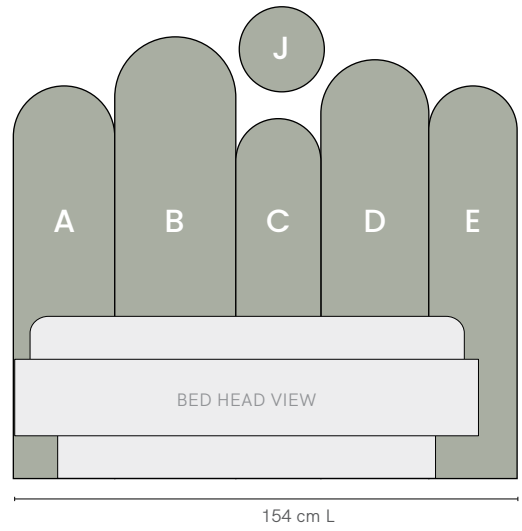

Paddles Bed Head

The Paddles Bed Head is an easy and innovative way to transform your kid's bedroom! With a beautiful felt like appearance and no paint required, the arches (and cheeky spot) come ready to install straight away.

These panels wrap neatly around the bed into the corner of a room, to create a cosy feel for your child. With sound-proofing qualities and made from minimum 50% recycled PET plastic, they are perfect for kids!

SPECIFICATIONS

Sizes	Single, King Single, Double, Queen
Material	100% Polyester Fibres. Minimum 75% previously recycled polyester fibre (from PET bottleflake)
Make	Designed in Australia, made in China

CUSTOM MAKE

Want customise this item?
Contact us for a quote sydney@lillyandlolly.com.au

Design varies slightly according to bed size

SINGLE

KING SINGLE

DOUBLE

QUEEN