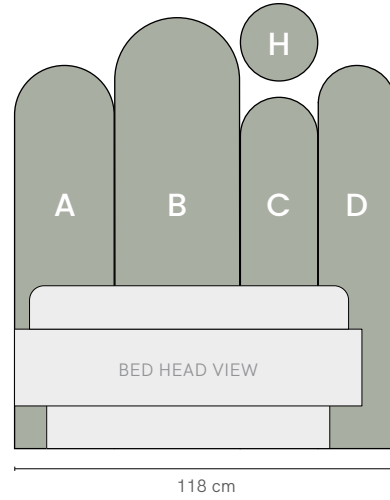

These panels wrap neatly around the bed into the corner of a room, to create a cosy feel for your child. With sound-proofing qualities and made from minimum 50% recycled PET plastic, they are perfect for kids!

Want customise this item?
Contact us for a quote sydney@lillyandlolly.com.au

Design varies slightly according to bed size

SINGLE

KING SINGLE

DOUBLE

QUEEN