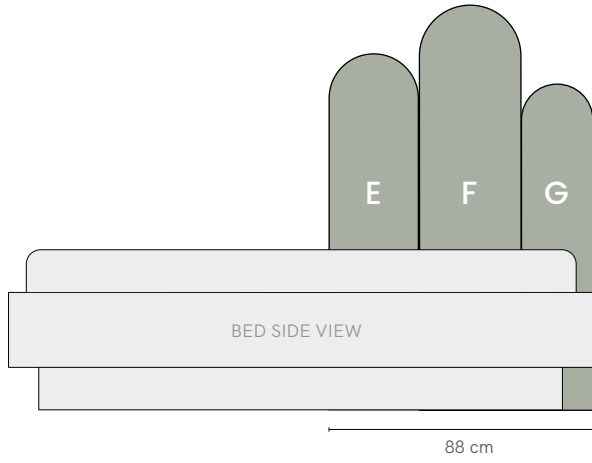

Paddles Bed Head

The Paddles Bed Head is an easy and innovative way to transform your kid's bedroom! With a beautiful felt like appearance and no paint required, the arches (and cheeky spot) come ready to install straight away.

These panels wrap neatly around the bed into the corner of a room, to create a cosy feel for your child. With sound-proofing qualities and made from minimum 50% recycled PET plastic, they are perfect for kids!

SPECIFICATIONS

Sizes	Single, King Single, Double, Queen
Material	100% Polyester Fibres. Minimum 75% previously recycled polyester fibre (from PET bottleflake)
Make	Designed in Australia, made in China

CUSTOM MAKE

Want customise this item?
Contact us for a quote sydney@lillyandlolly.com.au

Design varies slightly according to bed size

SINGLE

KING SINGLE

DOUBLE

QUEEN