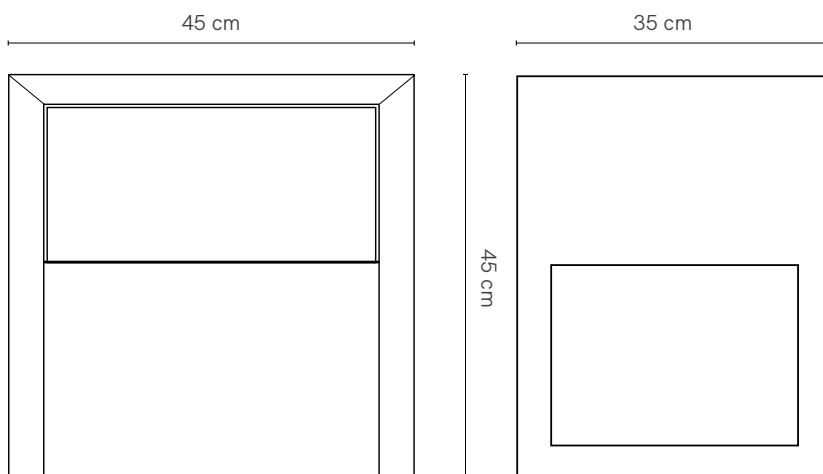

TIMBER + STAIN OPTIONS

CUSTOM MAKE

Want to customise this furniture item?

Contact us for a quote sydney@lillyandlolly.com.au