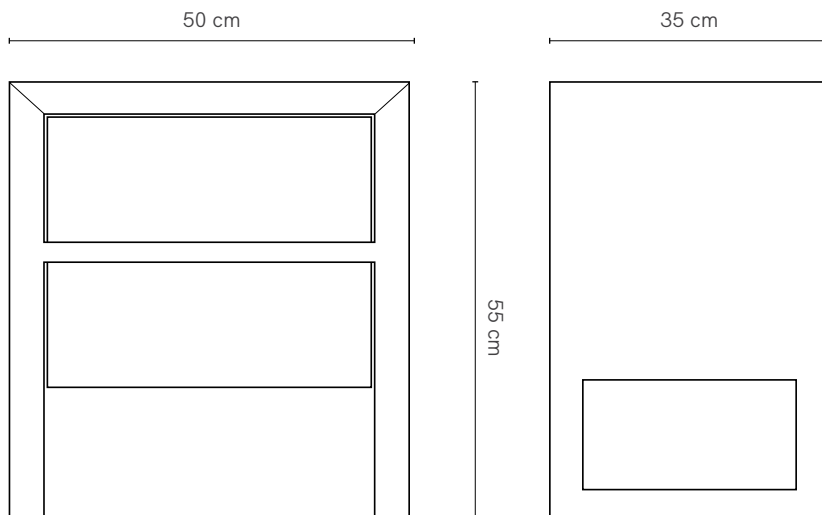

TIMBER + STAIN OPTIONS

CUSTOM MAKE

Want to customise this furniture item?
Contact us for a quote sydney@lillyandlolly.com.au