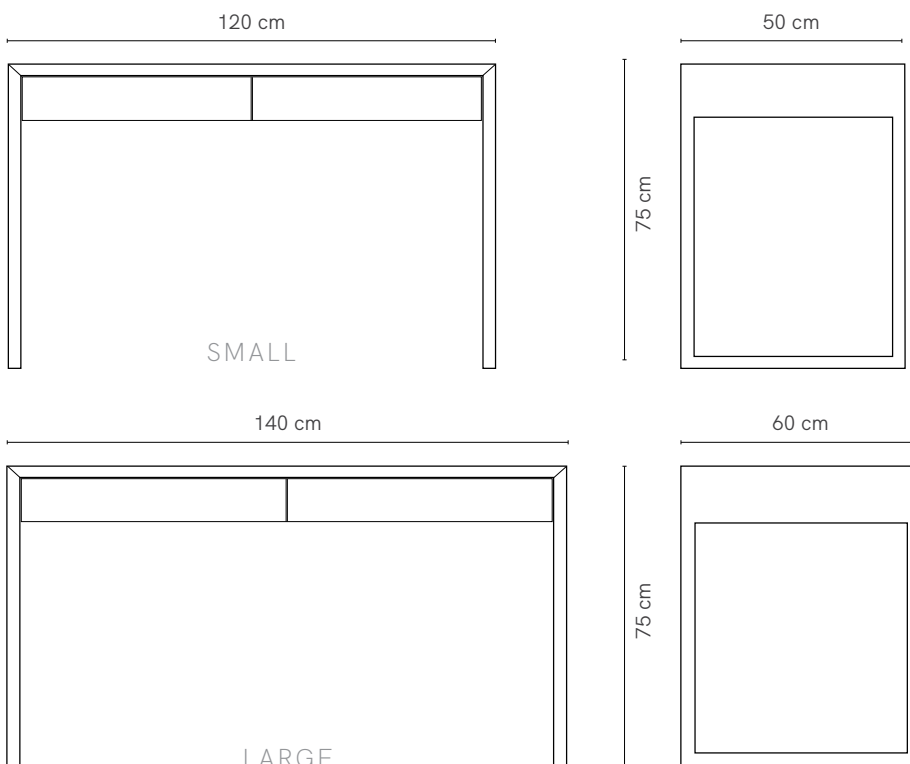

TIMBER + STAIN OPTIONS

CUSTOM MAKE

Want to customise this furniture item?
Contact us for a quote sydney@lillyandlolly.com.au