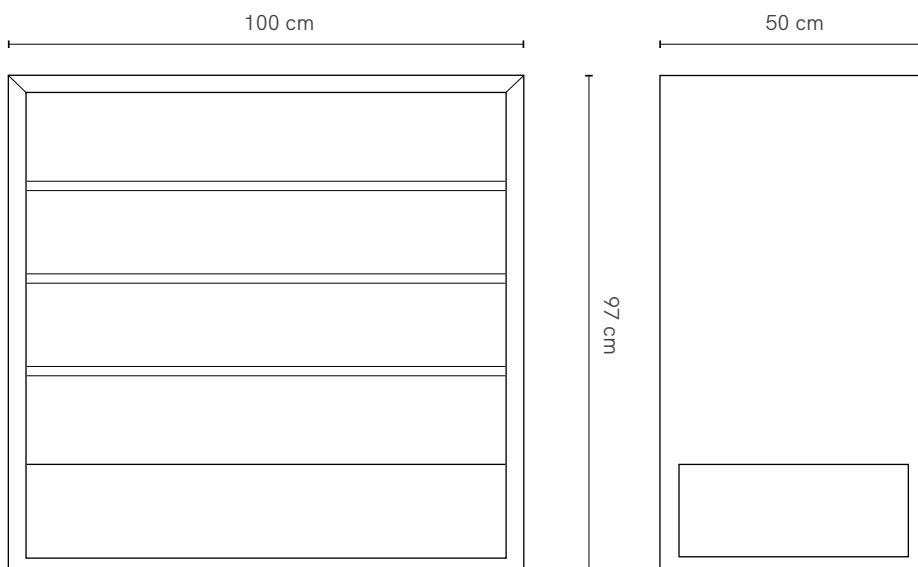

CUSTOM MAKE

Want to customise this furniture item?
Contact us for a quote sydney@lillyandlolly.com.au