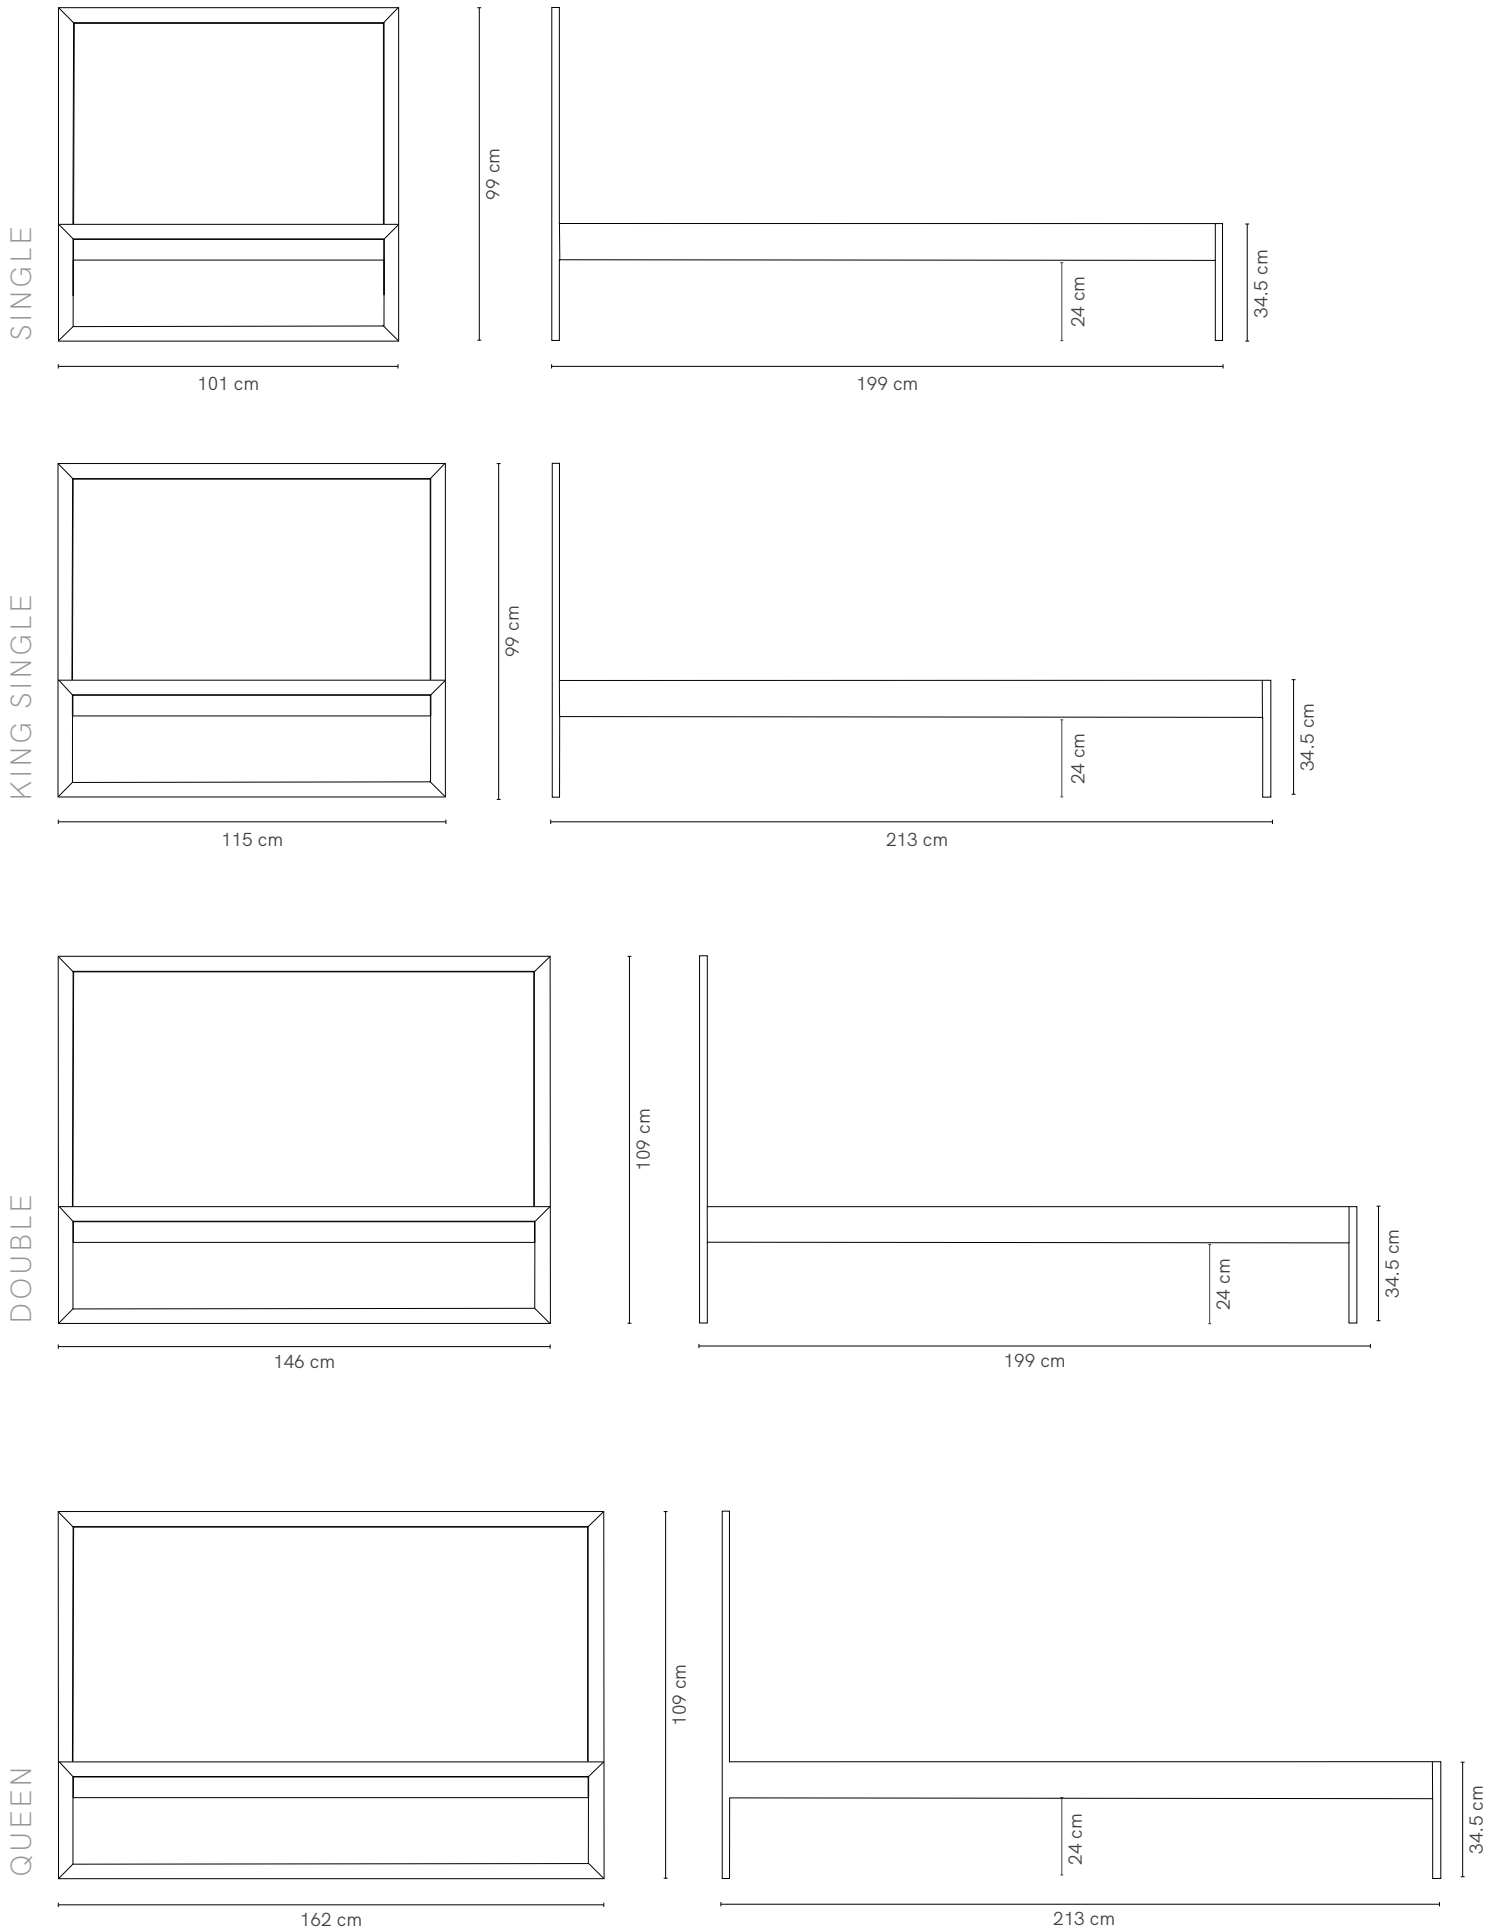

Bed pictured in Tasmanian Oak

Oak Box Bed

Simple and defined, Oak Box conceals intricate mitred joinery with legs that flow into a continuous wrap. This collection is designed to be loved and change with your growing kids as they transition through all ages.

TIMBER + STAIN OPTIONS

CUSTOM MAKE

Want to customise this furniture item?
Contact us for a quote sydney@lillyandlolly.com.au

Desk pictured in Tasmanian Oak

Oak Box Desk

Simple and defined, Oak Box conceals intricate mitred joinery with legs that flow into a continuous wrap. This collection is designed to be loved and change with your growing kids as they transition through all ages.