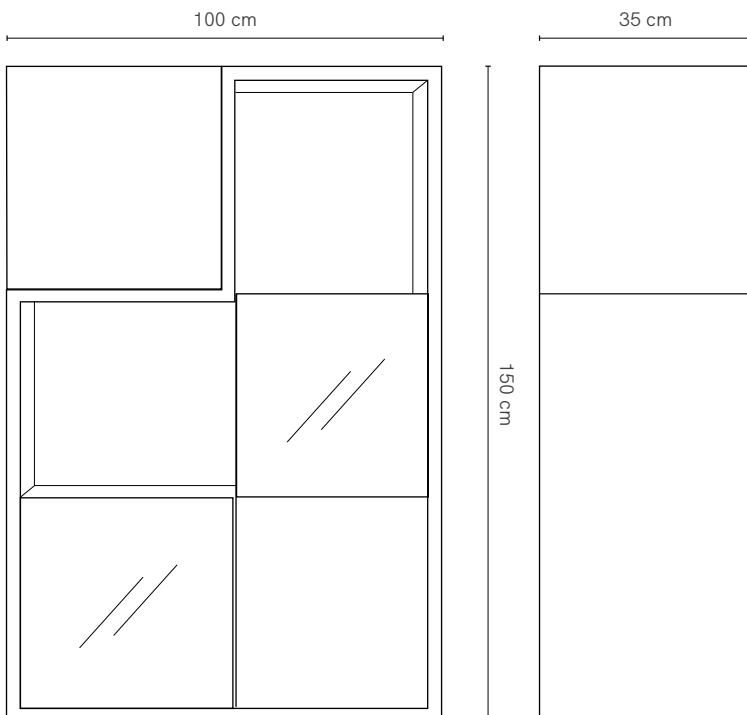

CUSTOM MAKE

Want to customise this furniture item?
Contact us for a quote sydney@lillyandlolly.com.au