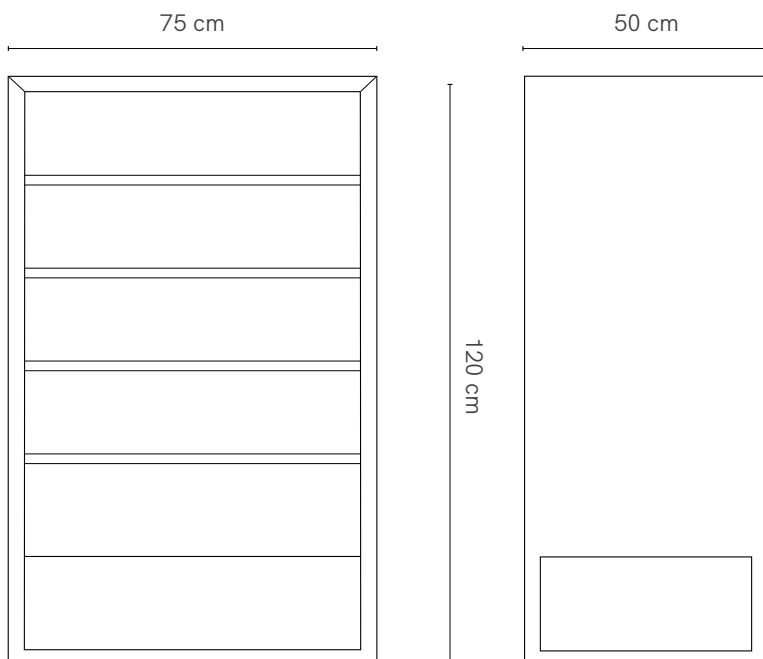

CUSTOM MAKE

Want to customise this furniture item?
Contact us for a quote sydney@lillyandlolly.com.au