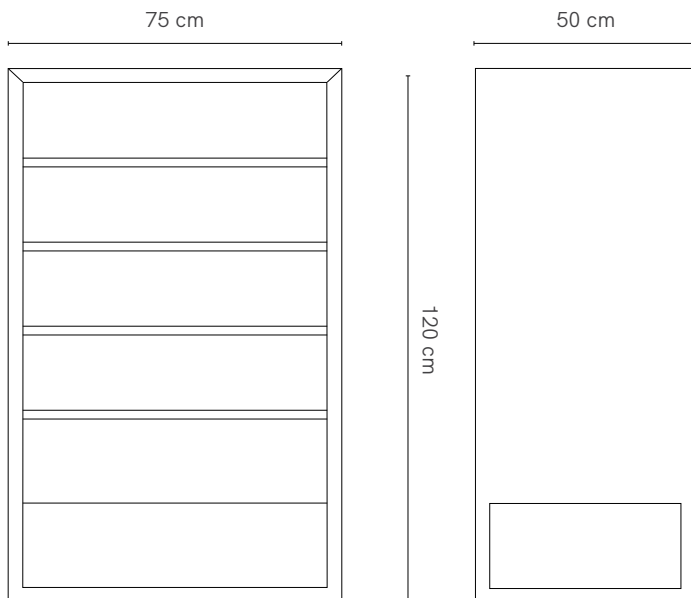

CUSTOM MAKE

Want to customise this furniture item?
Contact us for a quote sydney@lillyandlolly.com.au

1

CHOOSE YOUR FRAME TIMBER

Choose from oak timber or stain options.

2

CHOOSE YOUR DRAWERS

Choose from our colour options. You can even specify your own custom colour.