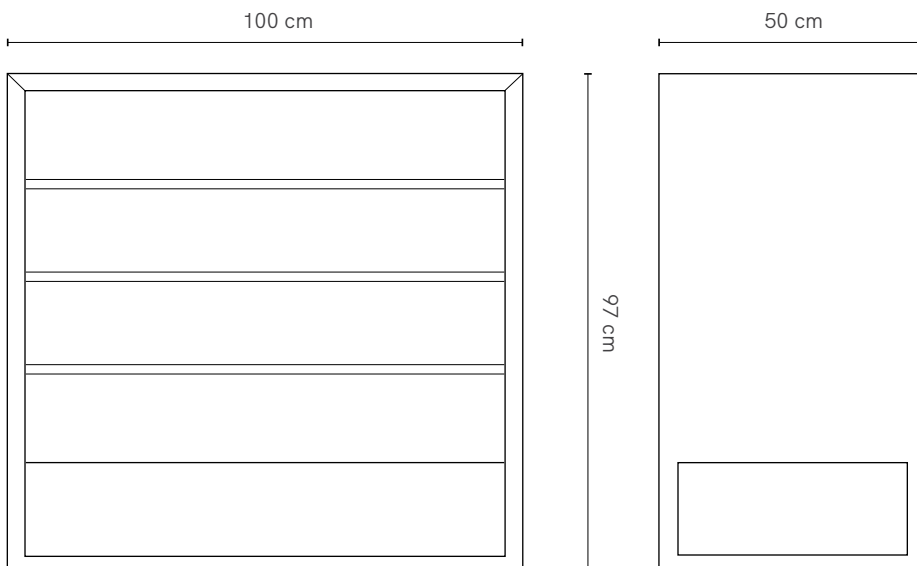

COLOUR OPTIONS (DRAWERS ONLY)

1

CHOOSE YOUR FRAME TIMBER

Choose from oak timber or stain options.

2

CHOOSE YOUR DRAWERS

Choose from our colour options. You can even specify your own custom colour.