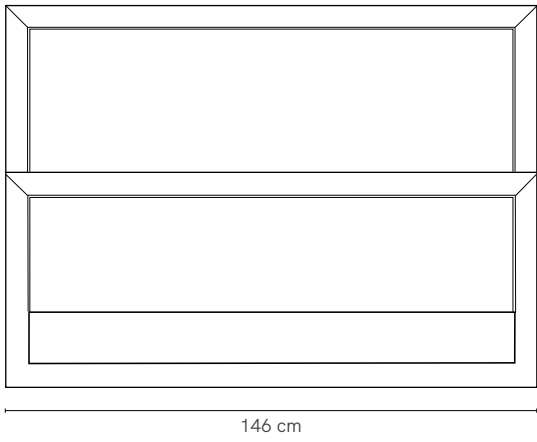

SINGLE

KING SINGLE

DOUBLE

QUEEN