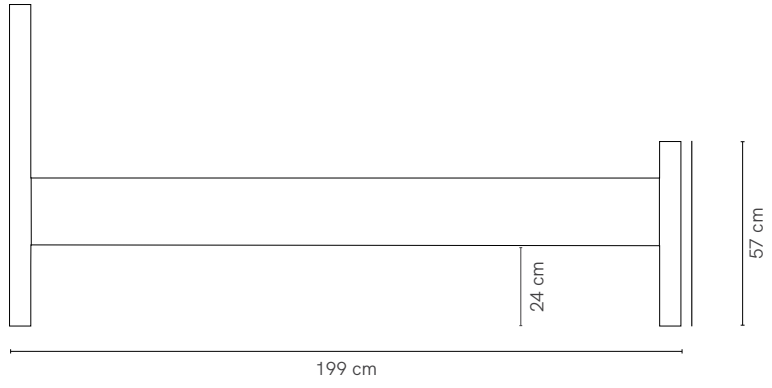

SINGLE

KING SINGLE

DOUBLE

QUEEN