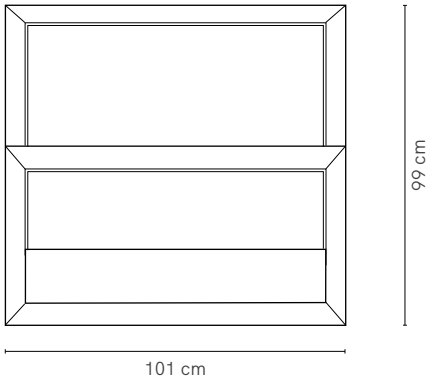

SINGLE

KING SINGLE

DOUBLE

QUEEN