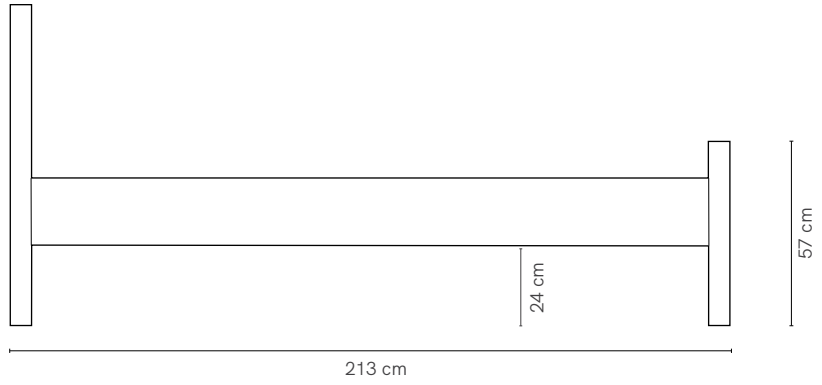

CHOOSE YOUR PANELS

Choose from our paint colour options

CHOOSE OPTIONAL TRUNDLE

Trundle is the same finish as the frame

SINGLE

KING SINGLE

DOUBLE

QUEEN