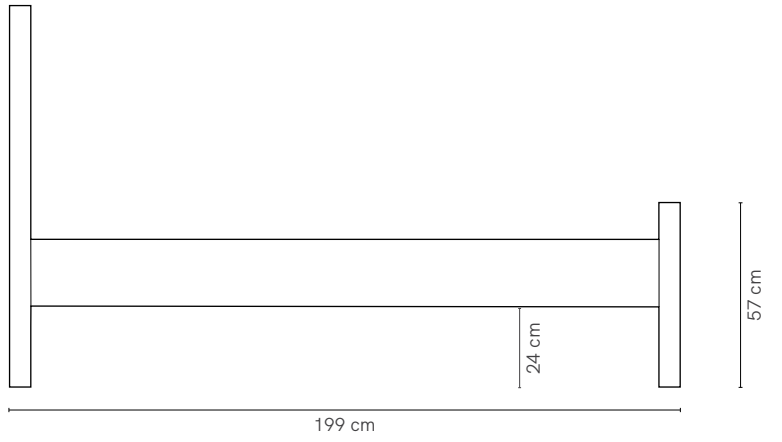

SINGLE

KING SINGLE

DOUBLE

QUEEN