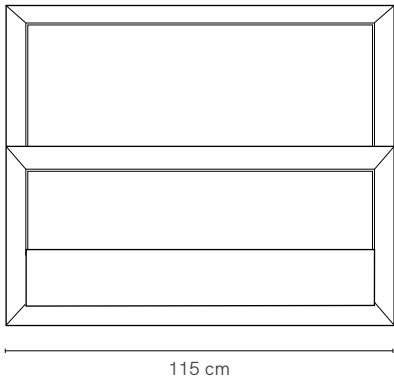

KING SINGLE