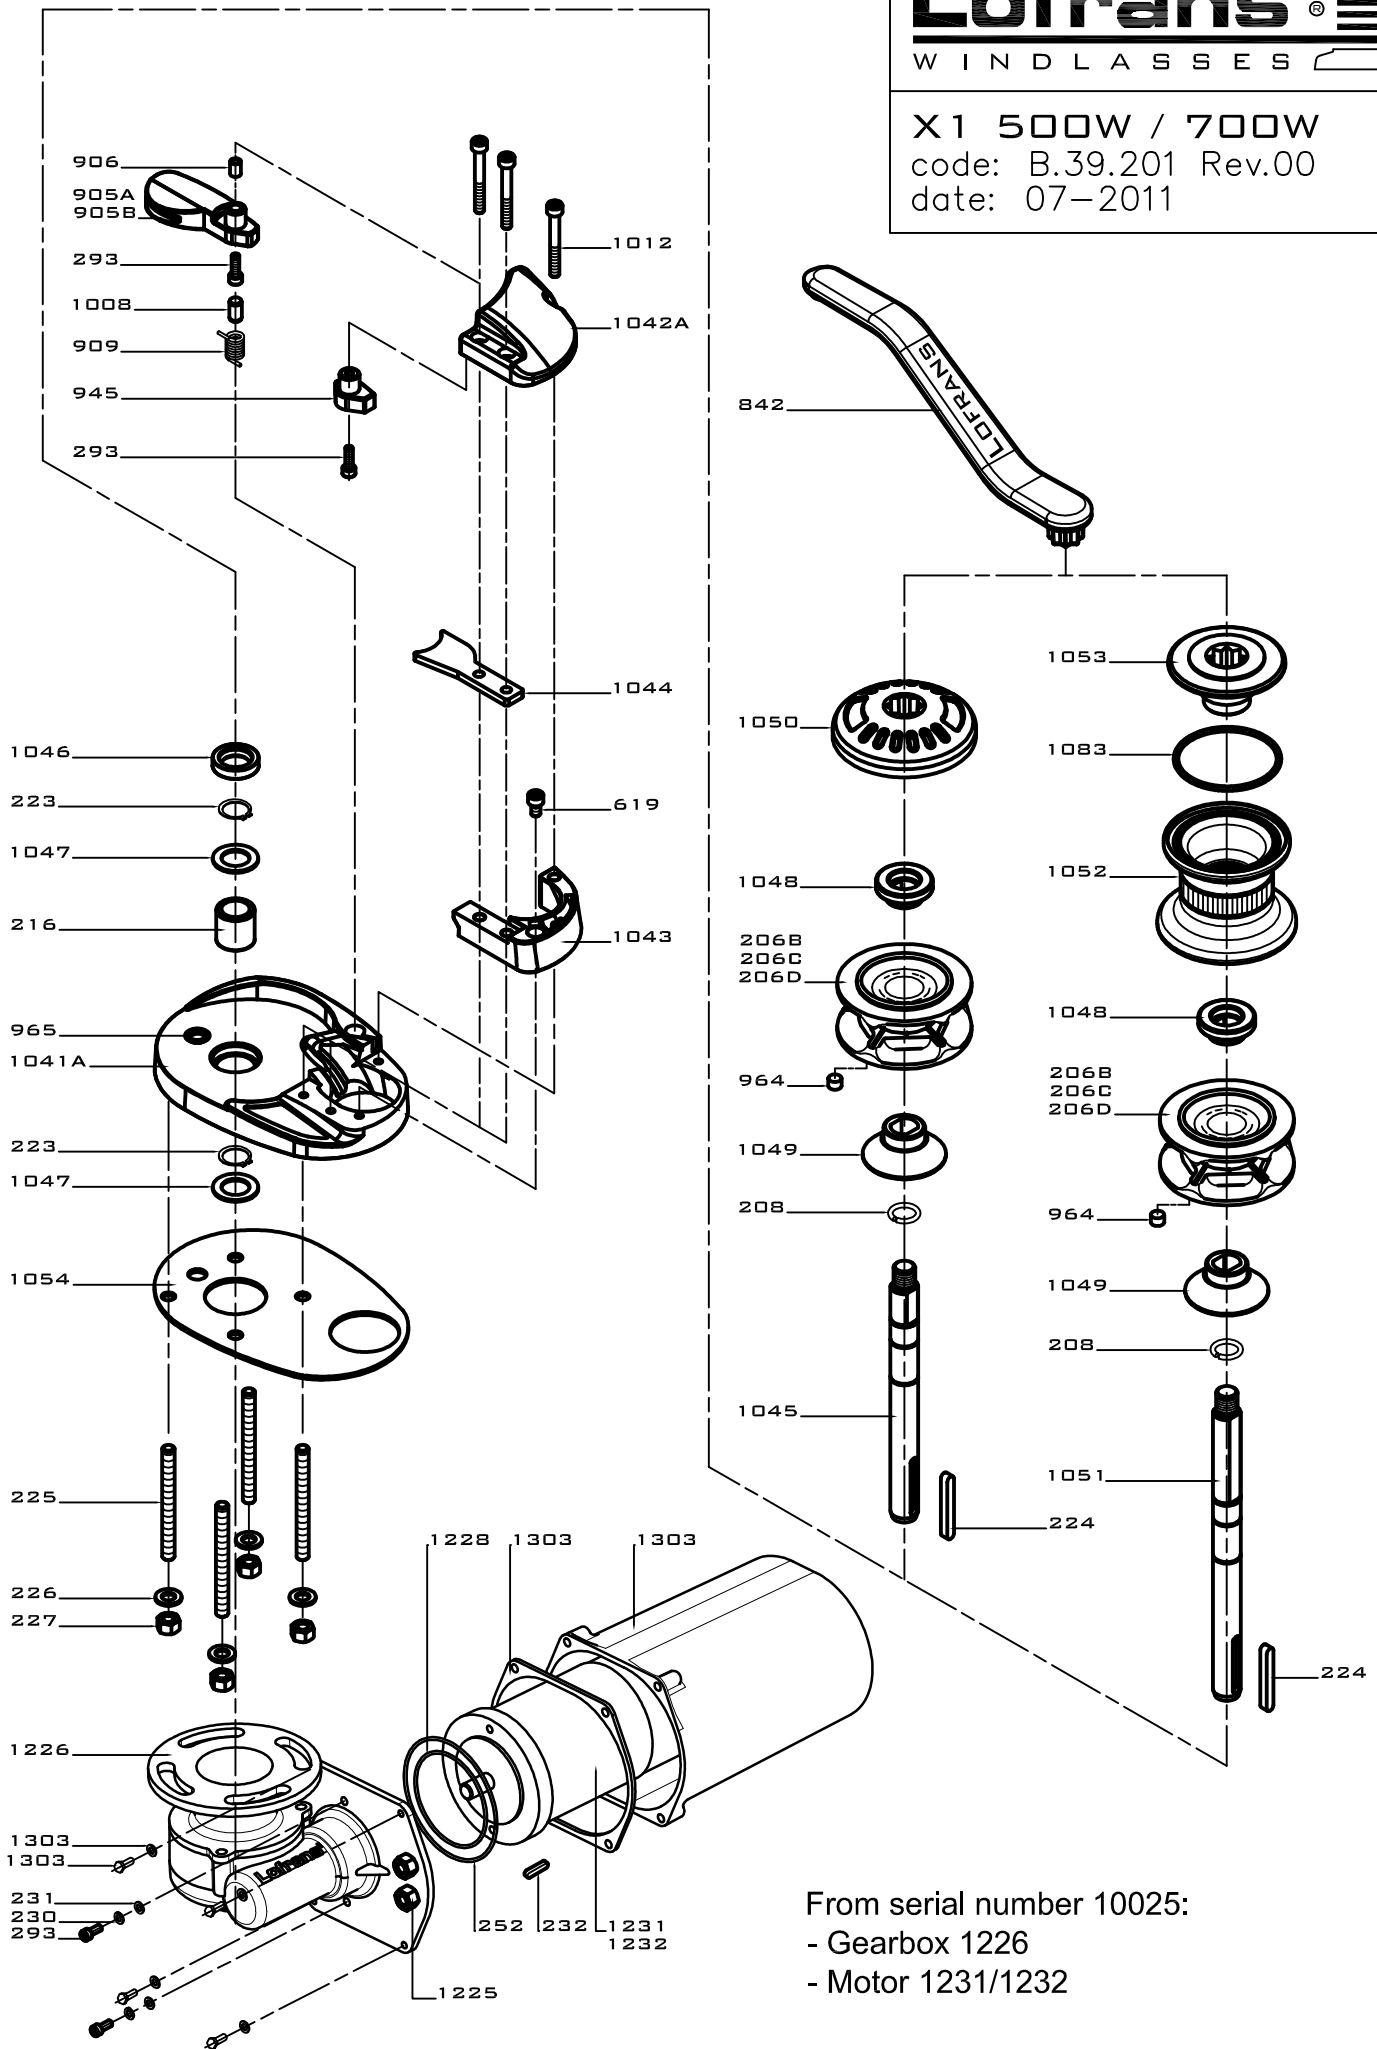

X1 500W / 700W  
 code: B.39.201 Rev.00  
 date: 07-2011

From serial number 10025:  
 - Gearbox 1226  
 - Motor 1231/1232