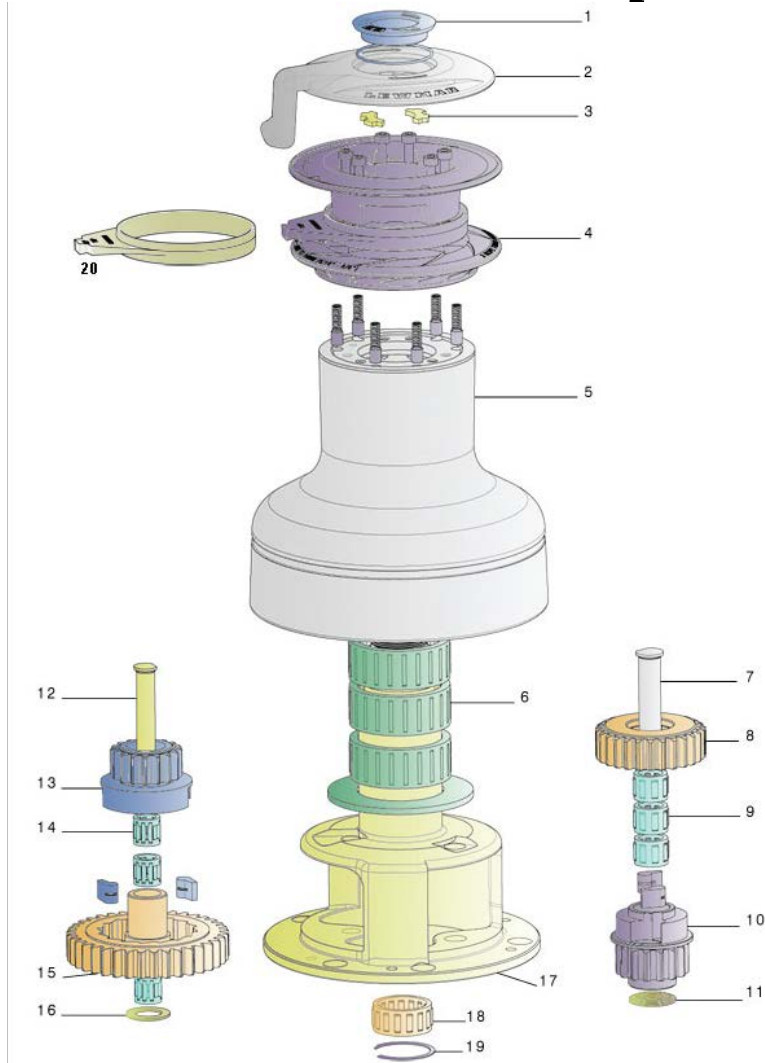

## EVO® Winch Size 55ST Spares

Item #	Description	Qty	Part Number
1	Top Cap & O Ring Kit	1	48500055
2	Feeder Arm	1	45500505
3	Collet Kit	1	48000446
4	Jaw kit	1	48500056
	Drum - Black Alloy Finish		45500510
5	Drum - Grey Alloy Finish	1	45500502
	Drum - Chrome Finish		45500503
6	Drum Bearing Kit	1	48000460
	Main Spindle (not shown)	1	45500504

7	Gear Spindle	1	45000624
8	Ratchet Gear	1	45000522
9	Roller Bearing Assembly	3	15000017
	Pawl & Pawl Spring	4	48000019
	(Part of either Spares Kits)	4	19700401
10	Pawl Gear 2 kit	1	48000473
11	Flanged Washer	1	15000646
12	Gear Spindle	1	45000523
13	Pawl Gear 1 Kit	1	48000472
14	Roller Bearing Assembly	3	1330/SA2
15	Ratchet Gear	1	45000520
16	Washer	1	15000981
17	Centre Stem	1	45500501
18	Roller Bearing Assembly	1	15000019
19	Circlip (part of kit)	1	19700200
20	Stripper Ring (Pair)	1	45500508P