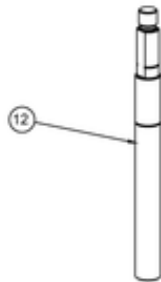

CPX4 Windlass Spares

Please note that all windlass parts are special order products.
Windlass Parts are Not Returnable!

CPX2-CPX3 Windlass
Exploded View

Optional Gypsy Only Emergency
Manual Recovery Kit

Optional Gypsy/ Drum Emergency
Manual Recovery Kit

Individual parts are included in the following service kits.
(Scroll down to order service kits)

Product Description

Range of spare parts for Lewmar's CPX4 windlass

Part Number	Description	Items Included (Qty)
66000794	Base Kit	15(1), 16(1), 19(1), 20(1) 36(2), 37 (1), 38(2), 41(1)
66000795	Chain Cover Kit	16(1), 38(2)
66000750	Top Nut Kit Gypsy Only	3(1), 17(1)
66000744	Top Nut Kit Gypsy Drum	4(1), 14(1)
66000751	Drum Kit	4(1), 14(1), 22(1)
66000752	Cones & Washer Kit	3(1), 5(1), 6(1), 12(2), 13(1)
66810031	Control Arm Kit	8(1), 10(1), 23(1)
66000796	Mounting Kit	1(4), 18(1), 21(4), 34(4), 35(4)
66000754	Driveshaft Kit Gypsy Only	2(1), 7(1), 11(1), 12(2), 13(1), 39(1), 40(1)
66000755	Driveshaft Kit Gypsy Drum	2(1), 7(1), 9(1), 12(2), 13(1), 39(1), 40(1)
66840003	Gypsy Only Emergency Recovery Kit	24(1)
66840005	Gypsy Drum Emergency Recovery Kit	25(1)
68001063	Gypsy & Stripper Kit (201)	28(1)
68001064	Gypsy & Stripper Kit (202)	29(1)
68001065	Gypsy & Stripper Kit 203)	30(1)
68001066	Gypsy & Stripper Kit (204)	31(1)
68001077	CPX4 12V Motor Gearbox	32(1)
68001078	CPX4 24V Motor Gearbox	33(1)