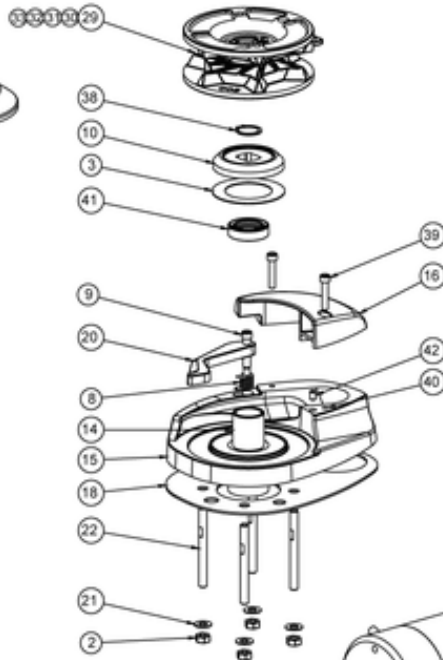

CPX4 Windlass Spares

Please note that all windlass parts are special order products.
Windlass Parts are Not Returnable!

CPX2-CPX3 Windlass
Exploded View

Optional Gypsy Only Emergency
Manual Recovery Kit

Optional Gypsy/ Drum Emergency
Manual Recovery Kit

Individual parts are included in the following service kits.
(Scroll down to order service kits)

Product Description

Range of spare parts for Lewmar's CPX4 windlass

Part Number	Description	Items Included (Qty)
66000794	Base Kit	15(1), 16(1), 19(1), 20(1) 36(2), 37 (1), 38(2), 41(1)
66000795	Chain Cover Kit	16(1), 38(2)
66000750	Top Nut Kit Gypsy Only	3(1), 17(1)
66000744	Top Nut Kit Gypsy Drum	4(1), 14(1)
66000751	Drum Kit	4(1), 14(1), 22(1)
66000752	Cones & Washer Kit	3(1), 5(1), 6(1), 12(2), 13(1)
66810031	Control Arm Kit	8(1), 10(1), 23(1)
66000796	Mounting Kit	1(4), 18(1), 21(4), 34(4), 35(4)
66000754	Driveshaft Kit Gypsy Only	2(1), 7(1), 11(1), 12(2), 13(1), 39(1), 40(1)
66000755	Driveshaft Kit Gypsy Drum	2(1), 7(1), 9(1), 12(2), 13(1), 39(1), 40(1)
66840003	Gypsy Only Emergency Recovery Kit	24(1)
66840005	Gypsy Drum Emergency Recovery Kit	25(1)
68001063	Gypsy & Stripper Kit (201)	28(1)
68001064	Gypsy & Stripper Kit (202)	29(1)
68001065	Gypsy & Stripper Kit 203)	30(1)
68001066	Gypsy & Stripper Kit (204)	31(1)
68001077	CPX4 12V Motor Gearbox	32(1)
68001078	CPX4 24V Motor Gearbox	33(1)