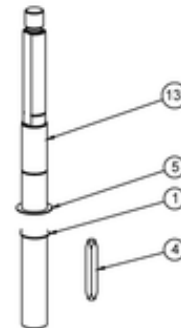

CPX4 Windlass Spares

Please note that all windlass parts are special order products.
Windlass Parts are Not Returnable!

CPX2-CPX3 Windlass
Exploded View

Optional Gypsy Only Emergency
Manual Recovery Kit

Optional Gypsy/ Drum Emergency
Manual Recovery Kit

Individual parts are included in the following service kits.
(Scroll down to order service kits)

Product Description

Range of spare parts for Lewmar's CPX4 windlass

Part Number	Description	Items Included (Qty)
66000794	Base Kit	15(1), 16(1), 19(1), 20(1) 36(2), 37 (1), 38(2), 41(1)
66000795	Chain Cover Kit	16(1), 38(2)
66000750	Top Nut Kit Gypsy Only	3(1), 17(1)
66000744	Top Nut Kit Gypsy Drum	4(1), 14(1)
66000751	Drum Kit	4(1), 14(1), 22(1)
66000752	Cones & Washer Kit	3(1), 5(1), 6(1), 12(2), 13(1)
66810031	Control Arm Kit	8(1), 10(1), 23(1)
66000796	Mounting Kit	1(4), 18(1), 21(4), 34(4), 35(4)
66000754	Driveshaft Kit Gypsy Only	2(1), 7(1), 11(1), 12(2), 13(1), 39(1), 40(1)
66000755	Driveshaft Kit Gypsy Drum	2(1), 7(1), 9(1), 12(2), 13(1), 39(1), 40(1)
66840003	Gypsy Only Emergency Recovery Kit	24(1)
66840005	Gypsy Drum Emergency Recovery Kit	25(1)
68001063	Gypsy & Stripper Kit (201)	28(1)
68001064	Gypsy & Stripper Kit (202)	29(1)
68001065	Gypsy & Stripper Kit 203)	30(1)
68001066	Gypsy & Stripper Kit (204)	31(1)
68001077	CPX4 12V Motor Gearbox	32(1)
68001078	CPX4 24V Motor Gearbox	33(1)