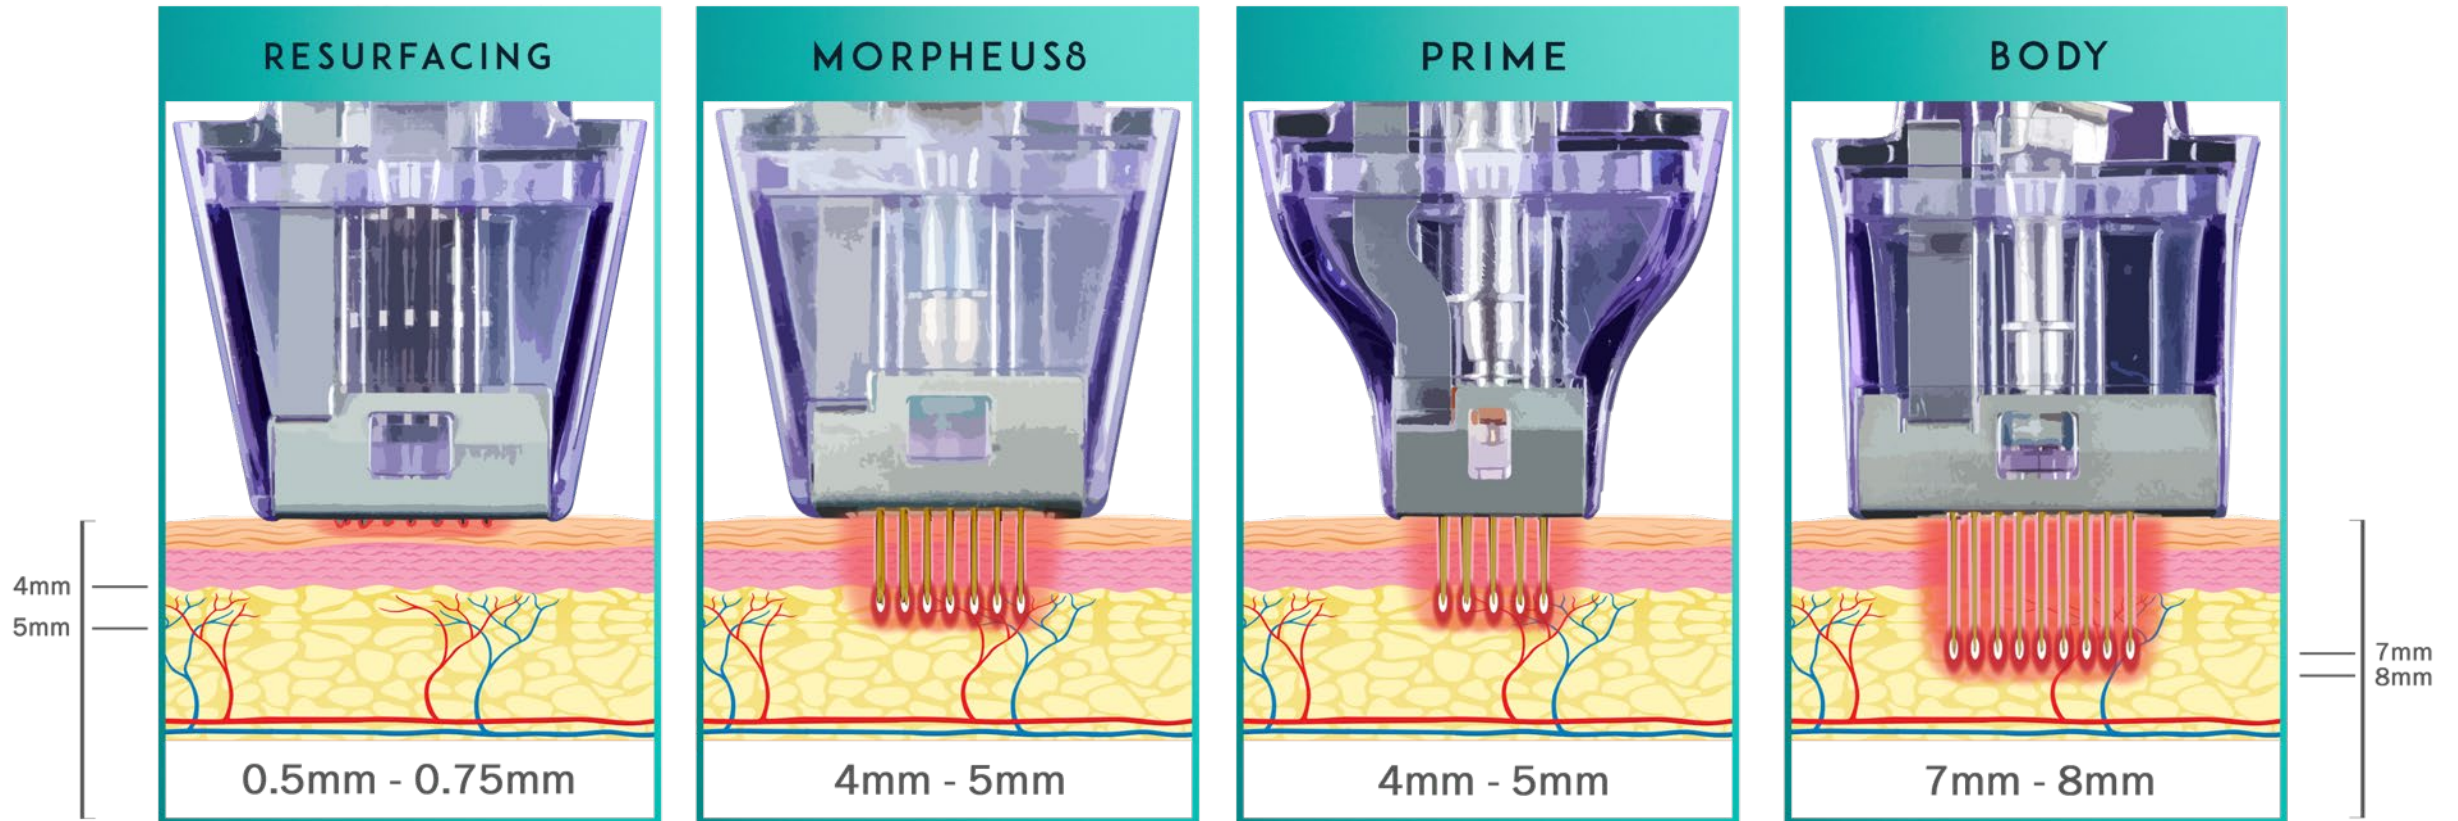

MORPHEUS8

INMODE

What is Morpheus8?

Morpheus8 is a fractional rejuvenation treatment that reduces wrinkles to slow the effects of aging and restore skin to its youthful appearance.

What areas can be treated?

Morpheus8	Morpheus8 <i>resurfacing</i>	Morpheus8 <i>prime</i>	Morpheus8 <i>body</i>
Length 1mm - 4 mm	Length 0.5mm	Length 1mm - 4 mm	Length 2mm - 7 mm
Additional 1mm heat profile	Additional 0.25mm heat Profile	Additional 1mm heat profile	Additional 1mm heat profile
24 micro pins	24 micro pins	12 micro pins	40 micro pins
Computerized Treatment Depth	Fixed Length	Computerized Treatment Depth	Computerized Treatment Depth
Isolated with 0.5mm Conductive Tip	0.5mm Conductive Tip	Isolated with 0.5mm Conductive Tip	Isolated with 0.5mm Conductive Tip
1-3 Sessions	3-6 Sessions	1-3 Sessions	1-3 Sessions
Subdermal and dermal remodeling of facial areas such as cheeks, nasolabial folds, neck, and jowls and through fractional coagulation and sub-necrotic bulk heating	Epidermal resurfacing of the superficial layer of the skin	Subdermal and dermal remodeling of small hard-to-reach areas such as the preorbital area, forehead, inner arms, and delicate female region through fractional coagulation and sub-necrotic bulk heating	Subdermal and dermal remodeling of larger body areas such as the abdomen, thighs, and buttocks, through fractional coagulation and sub-necrotic bulk heating

COMPARING MORPHEUS8 DEPTH OF PENETRATION

MORPHEUS8: BEFORE AND AFTER

MORPHEUS8: BEFORE AND AFTER

MORPHEUS8: BEFORE AND AFTER

MORPHEUS8: BEFORE AND AFTER

MORPHEUS8: BEFORE AND AFTER

Photo Courtesy Dr. S. Harper