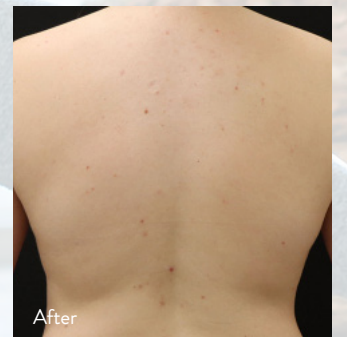

EVOLVE X

TITE | TONE | TRANSFORM

by INMODE

HANDS-FREE SKIN REMODELING, FAT TREATMENT & MUSCLE TONING TRANSFORMED

TOTAL BODY TRANSFORMATION

*Strong, toned body.
Discover a transformed
version of you.*

Dr. D. Kiba

Dr. J. Stubbs

Dr. M. Craig

Dr. R. Whitfield

THE COMPLETE TOTAL BODY SCULPTING SOLUTION

Please speak to your physician to see if you are a candidate for EVOLVE X.

EVOLVE X

by INMODE