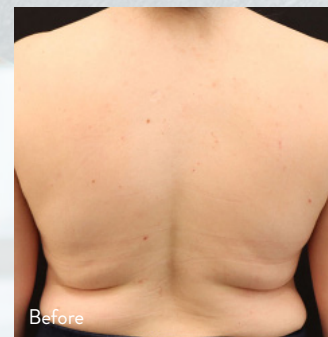

EVOLVE X

TITE | TONE | TRANSFORM

by INMODE

HANDS-FREE SKIN REMODELING, FAT TREATMENT & MUSCLE TONING TRANSFORMED

TOTAL BODY TRANSFORMATION

*Strong, toned body.
Discover a transformed
version of you.*

Dr. D. Kiba

Dr. J. Stubbs

Dr. M. Craig

Dr. R. Whitfield

THE COMPLETE TOTAL BODY SCULPTING SOLUTION

Please speak to your physician to see if you are a candidate for EVOLVE X.

EVOLVE X

by INMODE