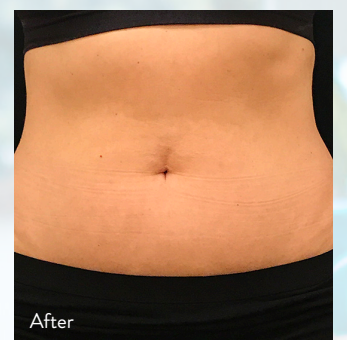

Dr. J. Stubbs

Dr. M. Craig