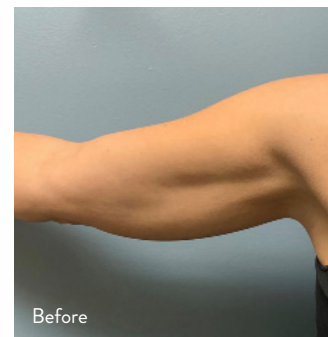

EVOLVE X

TITE | TONE | TRANSFORM

by INMODE

HANDS-FREE SKIN REMODELING, FAT TREATMENT & MUSCLE TONING TRANSFORMED

TOTAL BODY TRANSFORMATION

*Strong, toned body.
Discover a transformed
version of you.*

Dr. D. Kiba