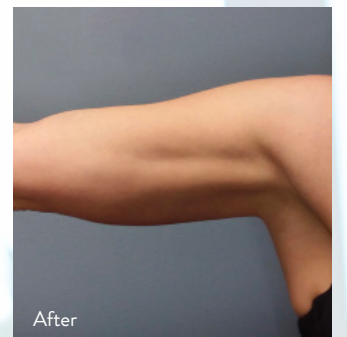

EVOLVE X

TITE | TONE | TRANSFORM

by INMODE

HANDS-FREE SKIN REMODELING, FAT TREATMENT & MUSCLE TONING TRANSFORMED

TOTAL BODY TRANSFORMATION

*Strong, toned body.
Discover a transformed
version of you.*

Dr. D. Kiba