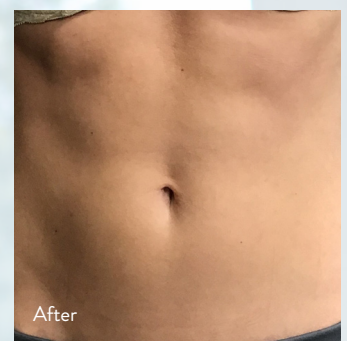

EVOLVE X

TITE | TONE | TRANSFORM

by INMODE

HANDS-FREE SKIN REMODELING, FAT TREATMENT & MUSCLE TONING TRANSFORMED

TOTAL BODY TRANSFORMATION

*Strong, toned body.
Discover a transformed
version of you.*

Dr. D. Kiba