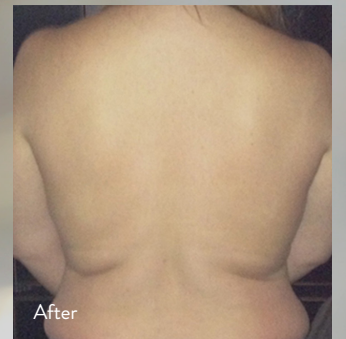

Jannae Beauty Institute