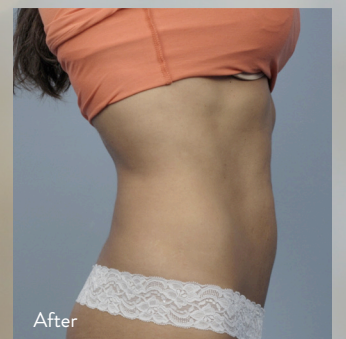

EVOLVE TRIM

by INMODE

HANDS-FREE BODY & CELLULITE TREATMENT

BODY RESHAPING

Discover EVOLVE, a latest solution to improve the appearance of skin, reduce dimpled skin, and improve elasticity.

BASED ON BODYFX TECHNOLOGY

Stephen Mulholland, MD

BASED ON BODYFX TECHNOLOGY

Jannae Beauty Institute

BASED ON BODYFX TECHNOLOGY

Jason Diamond, MD

BASED ON BODYFX TECHNOLOGY

Jason Diamond, MD

A NON-INVASIVE CUSTOMISABLE
BODY REMODELING SOLUTION