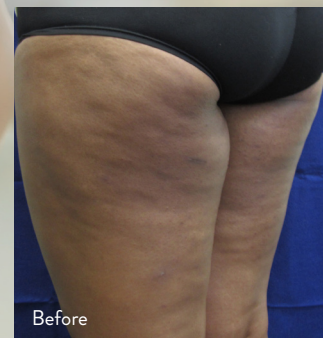

EVOLVE TRIM

by INMODE

HANDS-FREE BODY & CELLULITE TREATMENT

BODY RESHAPING

Discover EVOLVE, a latest solution to improve the appearance of skin, reduce dimpled skin, and improve elasticity.

BASED ON BODYFX TECHNOLOGY

Stephen Mulholland, MD

BASED ON BODYFX TECHNOLOGY

Jannae Beauty Institute

BASED ON BODYFX TECHNOLOGY

Jason Diamond, MD

BASED ON BODYFX TECHNOLOGY

Jason Diamond, MD

A NON-INVASIVE CUSTOMISABLE
BODY REMODELING SOLUTION