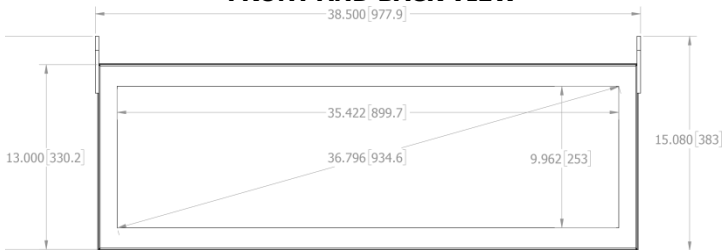

DISPLAY SPECIFICATIONS

SIZE	37" (Diagonal)
RESOLUTION	1920 x 540 pixels
VIEW ANGLE	H: -89°/+89°, V: -89°/+89°
CONTRAST	4000:1
BRIGHTNESS	465 nits
ASPECT RATIO	32:9
LENS	Protective Polycarbonate Lens (Non-Touch)
LCD LIFE	50,000 Hour Backlight Half-Life
ENCLOSURE	Steel Enclosure with Powder Coat Finish

UW37

DIMENSIONS, WEIGHT AND POWER CONSUMPTION

SIZE	37"
HEIGHT	15.0" (381.0mm)
WIDTH	38.5" (977.9mm)
DEPTH	4.4" (112.6mm)
WEIGHT	46 lbs.*
POWER CONSUMPTION	58 Watts**

OPTIONAL SOUNDBAR

MECHANICAL DRAWINGS

FRONT AND BACK VIEW

TOP AND BOTTOM VIEW

SIDE VIEW

POWER ENTRY (3-Pin) 100~240VAC

- 1 GROUND
- 2 LINE
- 3 NEUTRAL

All measurements are in inches and pounds, , unless noted. Pictures and drawings are not to scale. Estimated weight may change depending on options. DYNICS Reserves the right to change, modify, upgrade, or discontinue any part of this datasheet without any prior notice.