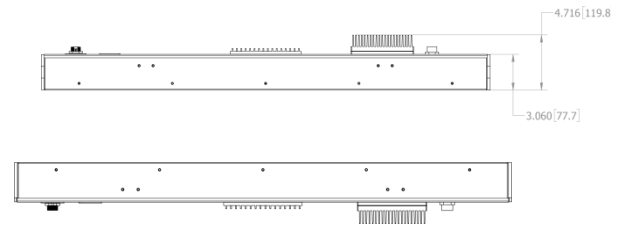

DISPLAY SPECIFICATIONS

SIZE	37" (Diagonal)
RESOLUTION	1920 x 540 pixels
VIEW ANGLE	H: -89°/+89°, V: -89°/+89°
CONTRAST	4000:1
BRIGHTNESS	465 nits
ASPECT RATIO	32:9
LENS	Protective Polycarbonate Lens (Non-Touch)
LCD LIFE	50,000 Hour Backlight Half-Life
ENCLOSURE	Steel Enclosure with Powder Coat Finish

UW37

DIMENSIONS, WEIGHT AND POWER CONSUMPTION

SIZE	37"
HEIGHT	15.0" (381.0mm)
WIDTH	38.5" (977.9mm)
DEPTH	4.4" (112.6mm)
WEIGHT	46 lbs.*
POWER CONSUMPTION	58 Watts**

OPTIONAL SOUNDBAR

MECHANICAL DRAWINGS

FRONT AND BACK VIEW

TOP AND BOTTOM VIEW

SIDE VIEW

POWER ENTRY (3-Pin) 100~240VAC

- 1 GROUND
- 2 LINE
- 3 NEUTRAL

All measurements are in inches and pounds, , unless noted. Pictures and drawings are not to scale. Estimated weight may change depending on options. DYNICS Reserves the right to change, modify, upgrade, or discontinue any part of this datasheet without any prior notice.