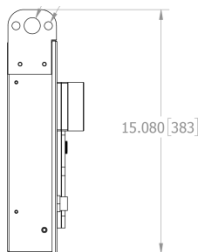

DISPLAY SPECIFICATIONS

SIZE	37" (Diagonal)
RESOLUTION	1920 x 540 pixels
VIEW ANGLE	H: -89°/+89°, V: -89°/+89°
CONTRAST	4000:1
BRIGHTNESS	465 nits
ASPECT RATIO	32:9
LENS	Protective Polycarbonate Lens (Non-Touch)
LCD LIFE	50,000 Hour Backlight Half-Life
ENCLOSURE	Steel Enclosure with Powder Coat Finish

UW37

DIMENSIONS, WEIGHT AND POWER CONSUMPTION

SIZE	37"
HEIGHT	15.0" (381.0mm)
WIDTH	38.5" (977.9mm)
DEPTH	4.4" (112.6mm)
WEIGHT	46 lbs.*
POWER CONSUMPTION	58 Watts**

OPTIONAL SOUNDBAR

MECHANICAL DRAWINGS

FRONT AND BACK VIEW

TOP AND BOTTOM VIEW

SIDE VIEW

POWER ENTRY (3-Pin) 100~240VAC

- 1 GROUND
- 2 LINE
- 3 NEUTRAL

All measurements are in inches and pounds, , unless noted. Pictures and drawings are not to scale. Estimated weight may change depending on options. DYNICS Reserves the right to change, modify, upgrade, or discontinue any part of this datasheet without any prior notice.