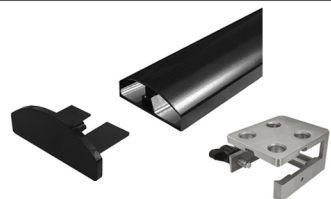

GGs INSTALLATION INSTRUCTIONS

GGs - MODERN ELEGANCE SERIES

ALUMINUM RAILING SYSTEM

WWW.GGSHARDWARE.COM | SALES@GREYGOATSSUPPLY.COM | 905.264.1600

EACH CORNER/INLINE POST INCLUDES

X1 POST

X2 ALUMINUM INFILLS
(CUT TO LENGTH FOR
ADJUSTING THE
HEIGHT OF GLASS)

X2 SETS OF RUBBER
FOR 1/2" OR 3/8"
GLASS

X2 RUBBER BLOCK
(FOR SETTING THE GLASS
ON THE BOTTOM)

X1 ENDCAP

FOR MODERN ELEGANCE SERIES FRAMELESS INSTALLATION WITH ENDCAPS

FINISH WITH
MODERN ELEGANCE
ALUMINUM ENDCAP
(INCLUDED WITH POSTS)

ENDCAP FITS ON TOP OF THE POST

FOR MODERN ELEGANCE SERIES SEMI-FRAMELESS INSTALLATION WITH HANDRAIL

FINISH WITH
MODERN ELEGANCE
ALUMINUM HANDRAIL
(SOLD SEPARATELY)

ALUMINUM HANDRAIL FITS ON TOP OF THE POST
(SEE INSTALLATION INSTRUCTIONS FOR DETAILS)