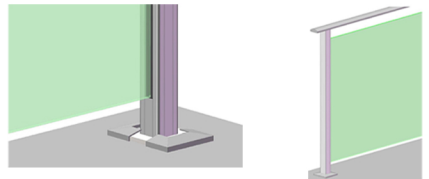

X2 SETS OF RUBBER
FOR 1/2" OR 3/8"
GLASS

X2 RUBBER BLOCK
(FOR SETTING THE GLASS
ON THE BOTTOM)

X1 ENDCAP

FOR MODERN ELEGANCE SERIES FRAMELESS INSTALLATION WITH ENDCAPS

FINISH WITH
MODERN ELEGANCE
ALUMINUM ENDCAP
(INCLUDED WITH POSTS)

ENDCAP FITS ON TOP OF THE POST

FOR MODERN ELEGANCE SERIES SEMI-FRAMELESS INSTALLATION WITH HANDRAIL

FINISH WITH
MODERN ELEGANCE
ALUMINUM HANDRAIL
(SOLD SEPARATELY)

ALUMINUM HANDRAIL FITS ON TOP OF THE POST
(SEE INSTALLATION INSTRUCTIONS FOR DETAILS)