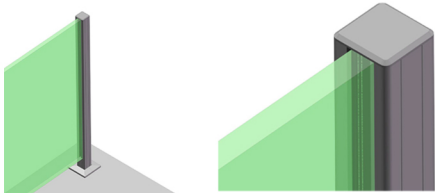

GGs INSTALLATION INSTRUCTIONS

GGs - MODERN ELEGANCE SERIES

ALUMINUM RAILING SYSTEM

WWW.GGSHARDWARE.COM | SALES@GREYGOATSSUPPLY.COM | 905.264.1600

EACH CORNER/INLINE POST INCLUDES

X1 POST

X2 ALUMINUM INFILLS
(CUT TO LENGTH FOR
ADJUSTING THE
HEIGHT OF GLASS)

X2 SETS OF RUBBER
FOR 1/2" OR 3/8"
GLASS

X2 RUBBER BLOCK
(FOR SETTING THE GLASS
ON THE BOTTOM)

X1 ENDCAP

FOR MODERN ELEGANCE SERIES FRAMELESS INSTALLATION WITH ENDCAPS

FINISH WITH
MODERN ELEGANCE
ALUMINUM ENDCAP
(INCLUDED WITH POSTS)

ENDCAP FITS ON TOP OF THE POST

FOR MODERN ELEGANCE SERIES SEMI-FRAMELESS INSTALLATION WITH HANDRAIL

FINISH WITH
MODERN ELEGANCE
ALUMINUM HANDRAIL
(SOLD SEPARATELY)

ALUMINUM HANDRAIL FITS ON TOP OF THE POST
(SEE INSTALLATION INSTRUCTIONS FOR DETAILS)