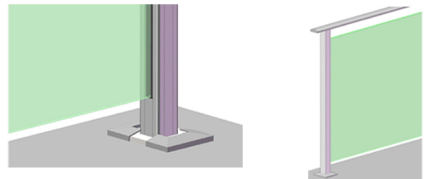

X1 SET OF RUBBER
FOR 1/2" OR 3/8"
GLASS

X1 RUBBER BLOCK
(FOR SETTING THE GLASS
ON THE BOTTOM)

X1 ENDCAP

FOR MODERN ELEGANCE SERIES FRAMELESS INSTALLATION WITH ENDCAPS

**FINISH WITH
MODERN ELEGANCE
ALUMINUM ENDCAP
(INCLUDED WITH POSTS)**

ENDCAP FITS ON TOP OF THE POST

FOR MODERN ELEGANCE SERIES SEMI-FRAMELESS INSTALLATION WITH HANDRAIL

**FINISH WITH
MODERN ELEGANCE
ALUMINUM HANDRAIL
(SOLD SEPARATELY)**

ALUMINUM HANDRAIL FITS ON TOP OF THE POST
(SEE INSTALLATION INSTRUCTIONS FOR DETAILS)