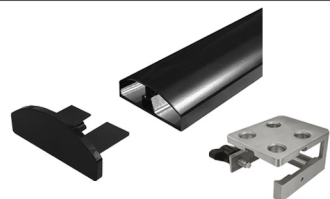

GGG INSTALLATION INSTRUCTIONS

GGG - MODERN ELEGANCE SERIES

ALUMINUM RAILING SYSTEM

WWW.GGSHARDWARE.COM | SALES@GREYGOATSSUPPLY.COM | 905.264.1600

EACH END POST INCLUDES

X1 POST

X1 ALUMINUM INFILL
(CUT TO LENGTH FOR
ADJUSTING THE
HEIGHT OF GLASS)

X1 SET OF RUBBER
FOR 1/2" OR 3/8"
GLASS

X1 RUBBER BLOCK
(FOR SETTING THE GLASS
ON THE BOTTOM)

X1 ENDCAP

FOR MODERN ELEGANCE SERIES FRAMELESS INSTALLATION WITH ENDCAPS

**FINISH WITH
MODERN ELEGANCE
ALUMINUM ENDCAP
(INCLUDED WITH POSTS)**

ENDCAP FITS ON TOP OF THE POST

FOR MODERN ELEGANCE SERIES SEMI-FRAMELESS INSTALLATION WITH HANDRAIL

**FINISH WITH
MODERN ELEGANCE
ALUMINUM HANDRAIL
(SOLD SEPARATELY)**

ALUMINUM HANDRAIL FITS ON TOP OF THE POST
(SEE INSTALLATION INSTRUCTIONS FOR DETAILS)