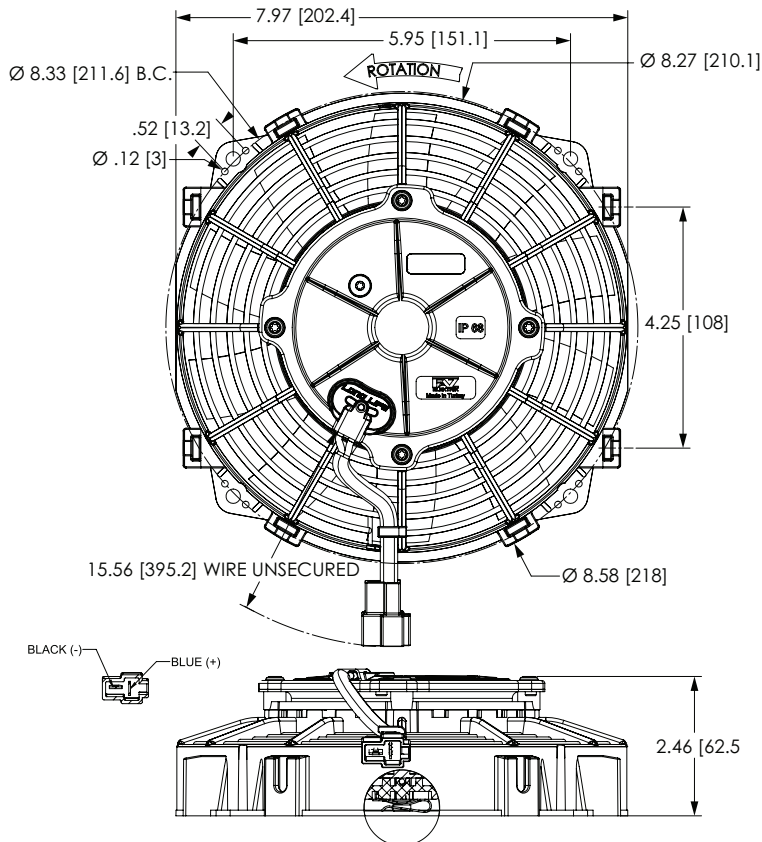

M083K

8" Champion

Motor: 12V LL 130W
Direction: Reversible
Blade: S-Blade
Depth: 2.62"
Amps: 8.1

450 CFM

24V Option Also Available.

(800) 403-7953 • www.MaradyneHP.com

LOW PROFILE FANS

Lowest Profile **High Performance** on the Market

QUIET S-BLADE DESIGN

Works as a Pusher or a Puller as Needed in Application

INDUSTRY LEADING PERFORMANCE

Dynamically Balanced to Provide Smooth Performance & Low Noise

LONG LIFE MOTOR

Waterproof & Dustproof (IP68) for Extreme Environments

SUPERIOR QUALITY

3 Year Warranty

INCLUDES

Locking Mating Pigtail Connector

TYPICAL PERFORMANCE DATA

M083K 8" LP REVERSIBLE CHAMPION LL 12V 130W

STATIC IN H ₂ O	TOTAL FLOW CFM	AMPS
0	450	7.9
0.1	427	8.0
0.2	394	7.9
0.3	334	7.7
0.4	275	7.6
0.5	234	7.8
0.6	204	8.0
0.7	177	8.2
0.8	160	8.5
0.9	136	8.5
1.0	108	8.6