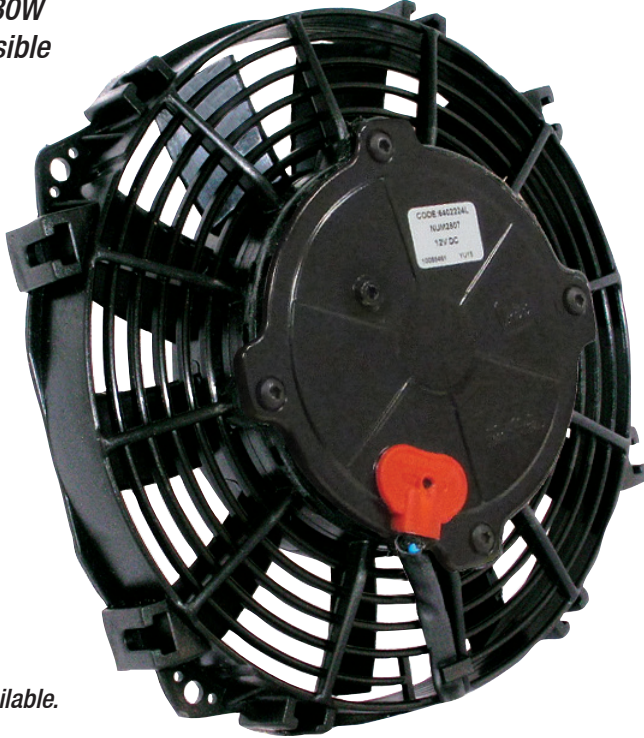

M083K

8" Champion

Motor: 12V LL 130W
Direction: Reversible
Blade: S-Blade
Depth: 2.62"
Amps: 8.1

450 CFM

24V Option Also Available.

(800) 403-7953 • www.MaradyneHP.com

LOW PROFILE FANS

Lowest Profile **High Performance** on the Market

QUIET S-BLADE DESIGN

Works as a Pusher or a Puller as Needed in Application

INDUSTRY LEADING PERFORMANCE

Dynamically Balanced to Provide Smooth Performance & Low Noise

LONG LIFE MOTOR

Waterproof & Dustproof (IP68) for Extreme Environments

SUPERIOR QUALITY

3 Year Warranty

INCLUDES

Locking Mating Pigtail Connector

TYPICAL PERFORMANCE DATA

M083K 8" LP REVERSIBLE CHAMPION LL 12V 130W

STATIC IN H ₂ O	TOTAL FLOW CFM	AMPS
0	450	7.9
0.1	427	8.0
0.2	394	7.9
0.3	334	7.7
0.4	275	7.6
0.5	234	7.8
0.6	204	8.0
0.7	177	8.2
0.8	160	8.5
0.9	136	8.5
1.0	108	8.6