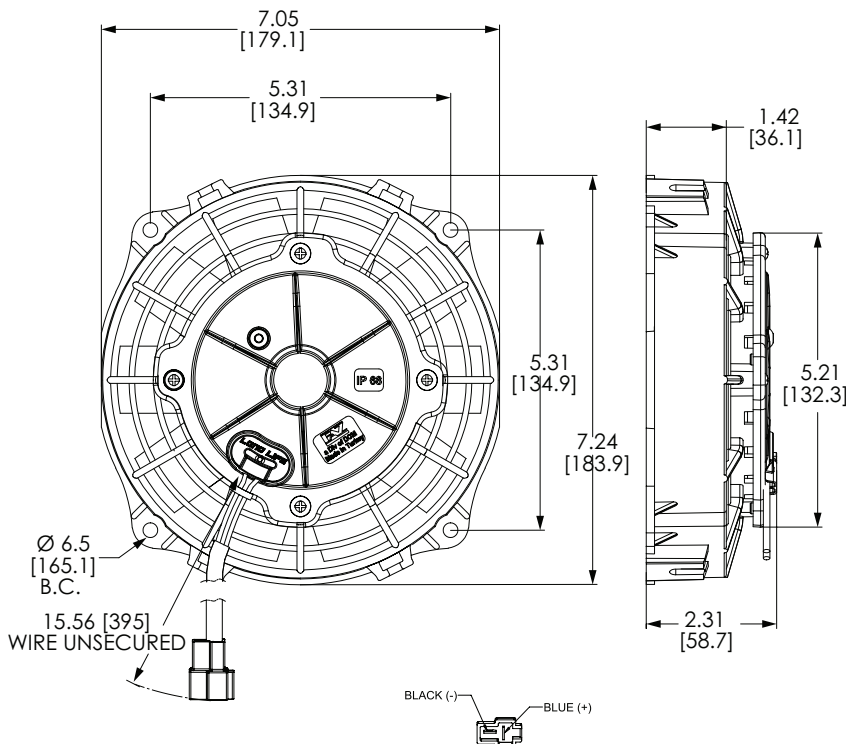

M073K

7" Champion

Motor: 12V LL 130
Direction: Reversible
Blade: S-Blade
Depth: 2.62"
Amps: 6.5

375 CFM

24V Option Also Available.

(800) 403-7953 • www.MaradyneHP.com

LOW PROFILE FANS

Lowest Profile **High Performance** on the Market

QUIET S-BLADE DESIGN

Works as a Pusher or a Puller as Needed in Application

INDUSTRY LEADING PERFORMANCE

Dynamically Balanced to Provide Smooth Performance & Low Noise

LONG LIFE MOTOR

Waterproof & Dustproof (IP68) for Extreme Environments

SUPERIOR QUALITY

3 Year Warranty

INCLUDES

Locking Mating Pigtail Connector

TYPICAL PERFORMANCE DATA

M073K 7" LP REVERSIBLE CHAMPION LL 12V 130W

STATIC IN H ₂ O	TOTAL FLOW CFM	AMPS
0	375	5.4
0.1	343	5.4
0.2	303	5.4
0.3	269	5.4
0.4	226	5.2
0.5	184	5.3
0.6	160	5.3
0.7	142	5.3
0.8	125	5.3