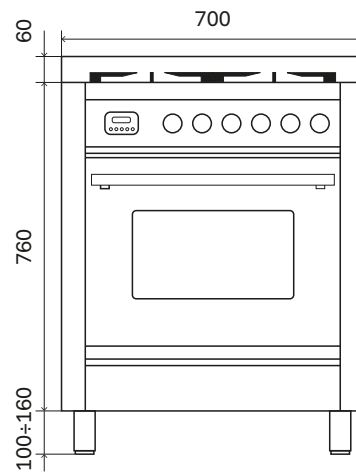

Live, Cook, Love.

www.ilveappliances.co.uk

Roma Dimensions

Side View

Electric Drawing

P06

P07

P09

PD09

Live, Cook, Love.

www.ilveappliances.co.uk

Roma Dimensions

PD10

P12

P15

Milano Dimensions

Side View

Electric Drawing

P06

P07

P09

PD09

Milano Dimensions

PD10