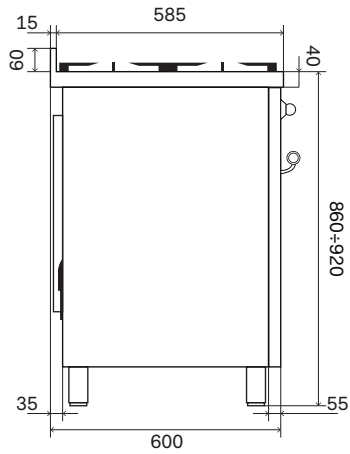

Live, Cook, Love.

www.ilveappliances.co.uk

Roma Dimensions

Side View

Electric Drawing

P06

P07

P09

PD09

Live, Cook, Love.

www.ilveappliances.co.uk

Roma Dimensions

PD10

P12

P15

Milano Dimensions

Side View

Electric Drawing

P06

P07

P09

PD09

Milano Dimensions

PD10