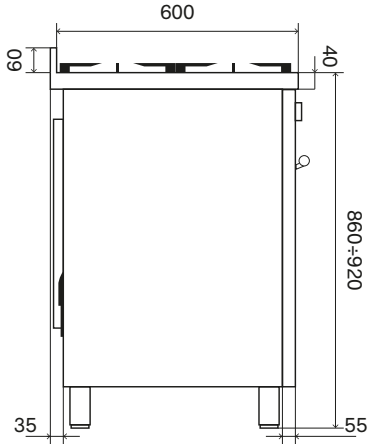

PD09

Live, Cook, Love.

www.ilveappliances.co.uk

Roma Dimensions

PD10

P12

P15

Milano Dimensions

Side View

Electric Drawing

P06

P07

P09

PD09

Milano Dimensions

PD10