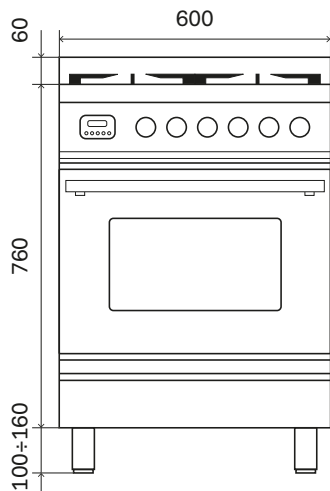

Live, Cook, Love.

www.ilveappliances.co.uk

Roma Dimensions

Side View

Electric Drawing

P06

P07

P09

PD09

Live, Cook, Love.

www.ilveappliances.co.uk

Roma Dimensions

PD10

P12

P15

Milano Dimensions

Side View

Electric Drawing

P06

P07

P09

PD09

Milano Dimensions

PD10