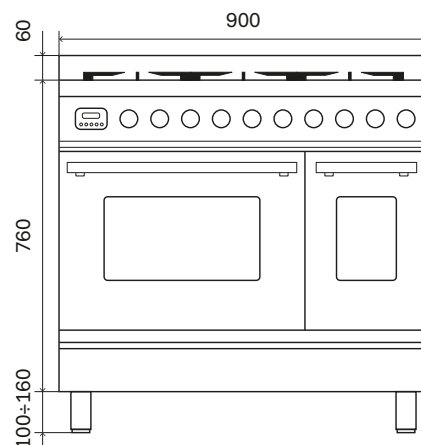

Live, Cook, Love.

www.ilveappliances.co.uk

Roma Dimensions

Side View

Electric Drawing

P06

P07

P09

PD09

Live, Cook, Love.

www.ilveappliances.co.uk

Roma Dimensions

PD10

P12

P15

Milano Dimensions

Side View

Electric Drawing

P06

P07

P09

PD09

Milano Dimensions

PD10