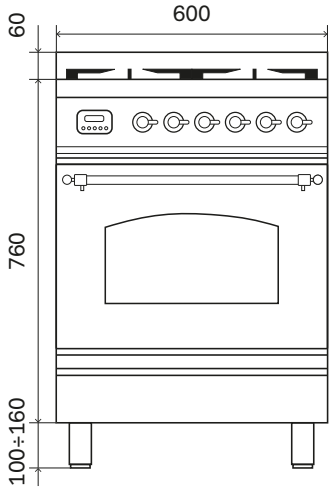

Live, Cook, Love.

www.ilveappliances.co.uk

Roma Dimensions

Side View

Electric Drawing

P06

P07

P09

PD09

Live, Cook, Love.

www.ilveappliances.co.uk

Roma Dimensions

PD10

P12

P15

Milano Dimensions

Side View

Electric Drawing

P06

P07

P09

PD09

Milano Dimensions

PD10