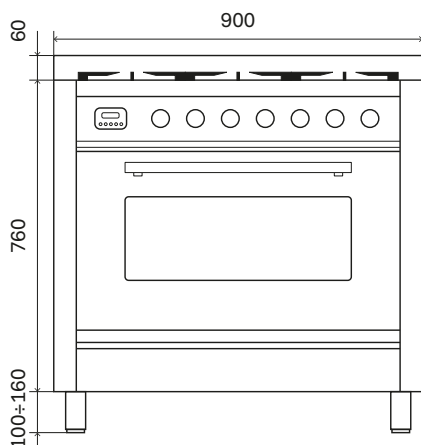

Live, Cook, Love.

www.ilveappliances.co.uk

Roma Dimensions

Side View

Electric Drawing

P06

P07

P09

PD09

Live, Cook, Love.

www.ilveappliances.co.uk

Roma Dimensions

PD10

P12

P15

Milano Dimensions

Side View

Electric Drawing

P06

P07

P09

PD09

Milano Dimensions

PD10